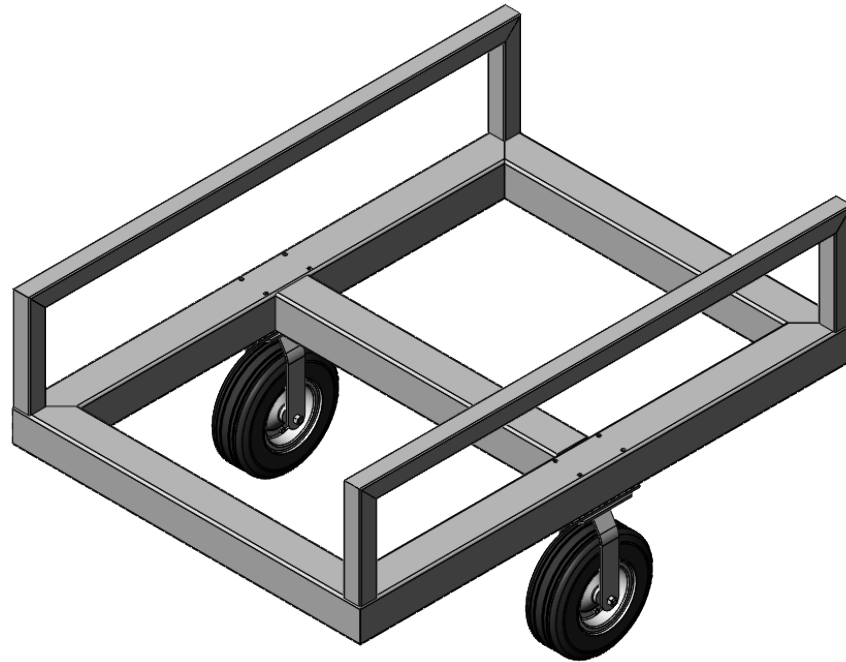

AAE Model No. ACC
Aluminum Curbing Cart

Aluminum Athletic Equipment
1000 Enterprise Drive, Royersford, PA 19468
Toll Free: (800) 523-5471 Fax: (610) 825-2378
www.AAEsports.com

ACC - Specifications

Aluminum Athletic Equipment
1000 Enterprise Drive, Royersford, PA 19468
Toll Free: (800) 523-5471 Fax: (610) 825-2378
www.AAEsports.com

DESCRIPTION		
ACC - Specifications		
NOTE: Aluminum Curbing Cart		
MODEL: ACC	CATEGORY: CUSTOMER	DATE: 07/21/11
DWN. BY: TAD	CAD FILE: ACC - Specifications	DWG. NO. ACC-C-001