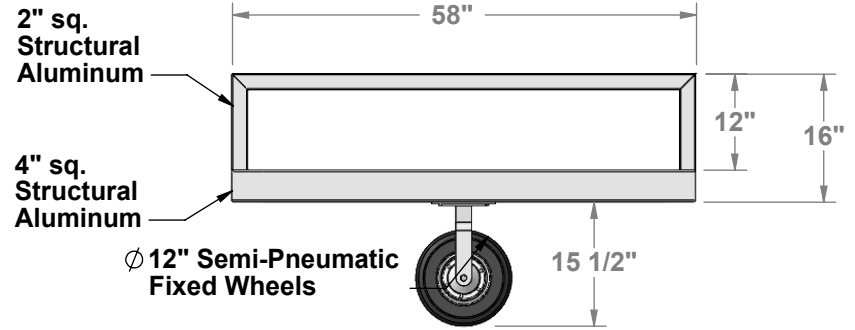

ACC - Specifications

Aluminum Athletic Equipment
1000 Enterprise Drive, Royersford, PA 19468
Toll Free: (800) 523-5471 Fax: (610) 825-2378
www.AAEsports.com

DESCRIPTION		
ACC - Specifications		
NOTE: Aluminum Curbing Cart		
MODEL: ACC	CATEGORY: CUSTOMER	DATE: 07/21/11
DWN. BY: TAD	CAD FILE: ACC - Specifications	DWG. NO. ACC-C-001