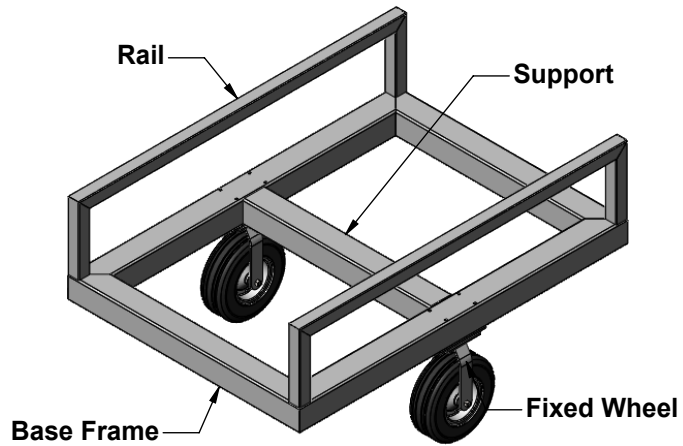

AAE Model No. ACC
Aluminum Curbing Cart

Aluminum Athletic Equipment
1000 Enterprise Drive, Royersford, PA 19468
Toll Free: (800) 523-5471 Fax: (610) 825-2378
www.AAEsports.com

ACC - Specifications

Aluminum Athletic Equipment
1000 Enterprise Drive, Royersford, PA 19468
Toll Free: (800) 523-5471 Fax: (610) 825-2378
www.AAEsports.com

DESCRIPTION		
ACC - Specifications		
NOTE: Aluminum Curbing Cart		
MODEL: ACC	CATEGORY: CUSTOMER	DATE: 07/21/11
DWN. BY: TAD	CAD FILE: ACC - Specifications	DWG. NO. ACC-C-001