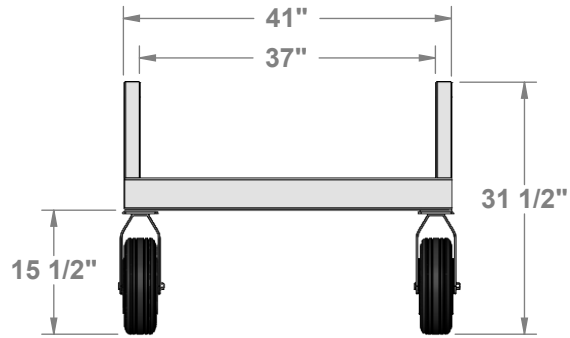

ACC - Specifications

Aluminum Athletic Equipment
1000 Enterprise Drive, Royersford, PA 19468
Toll Free: (800) 523-5471 Fax: (610) 825-2378
www.AAEsports.com

DESCRIPTION		
ACC - Specifications		
NOTE: Aluminum Curbing Cart		
MODEL: ACC	CATEGORY: CUSTOMER	DATE: 07/21/11
DWN. BY: TAD	CAD FILE: ACC - Specifications	DWG. NO. ACC-C-001