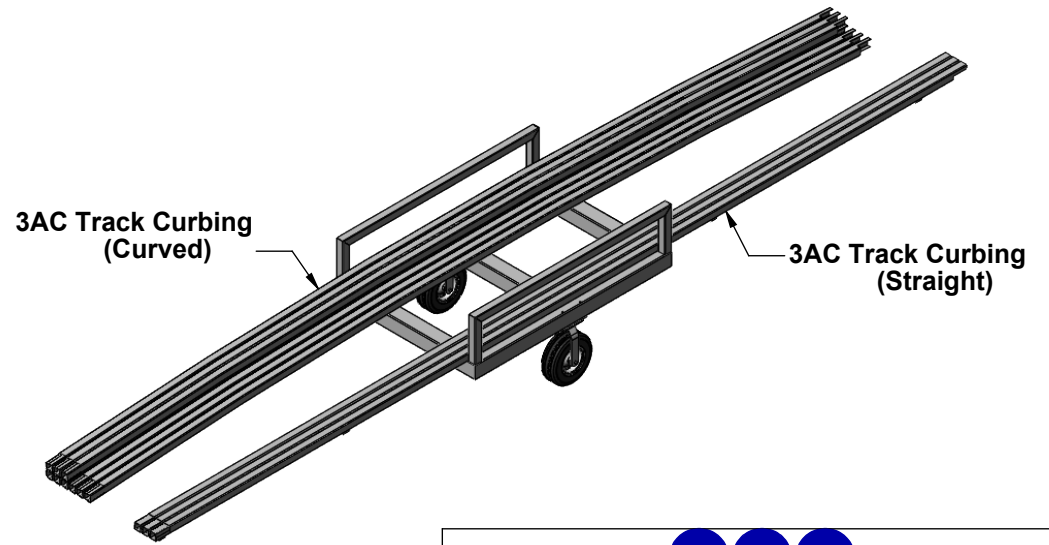

AAE Model No. ACC
Aluminum Curbing Cart

Aluminum Athletic Equipment
1000 Enterprise Drive, Royersford, PA 19468
Toll Free: (800) 523-5471 Fax: (610) 825-2378
www.AAEsports.com

ACC - Specifications

Aluminum Athletic Equipment
1000 Enterprise Drive, Royersford, PA 19468
Toll Free: (800) 523-5471 Fax: (610) 825-2378
www.AAEsports.com

DESCRIPTION		
ACC - Specifications		
NOTE: Aluminum Curbing Cart		
MODEL: ACC	CATEGORY: CUSTOMER	DATE: 07/21/11
DWN. BY: TAD	CAD FILE: ACC - Specifications	DWG. NO. ACC-C-001