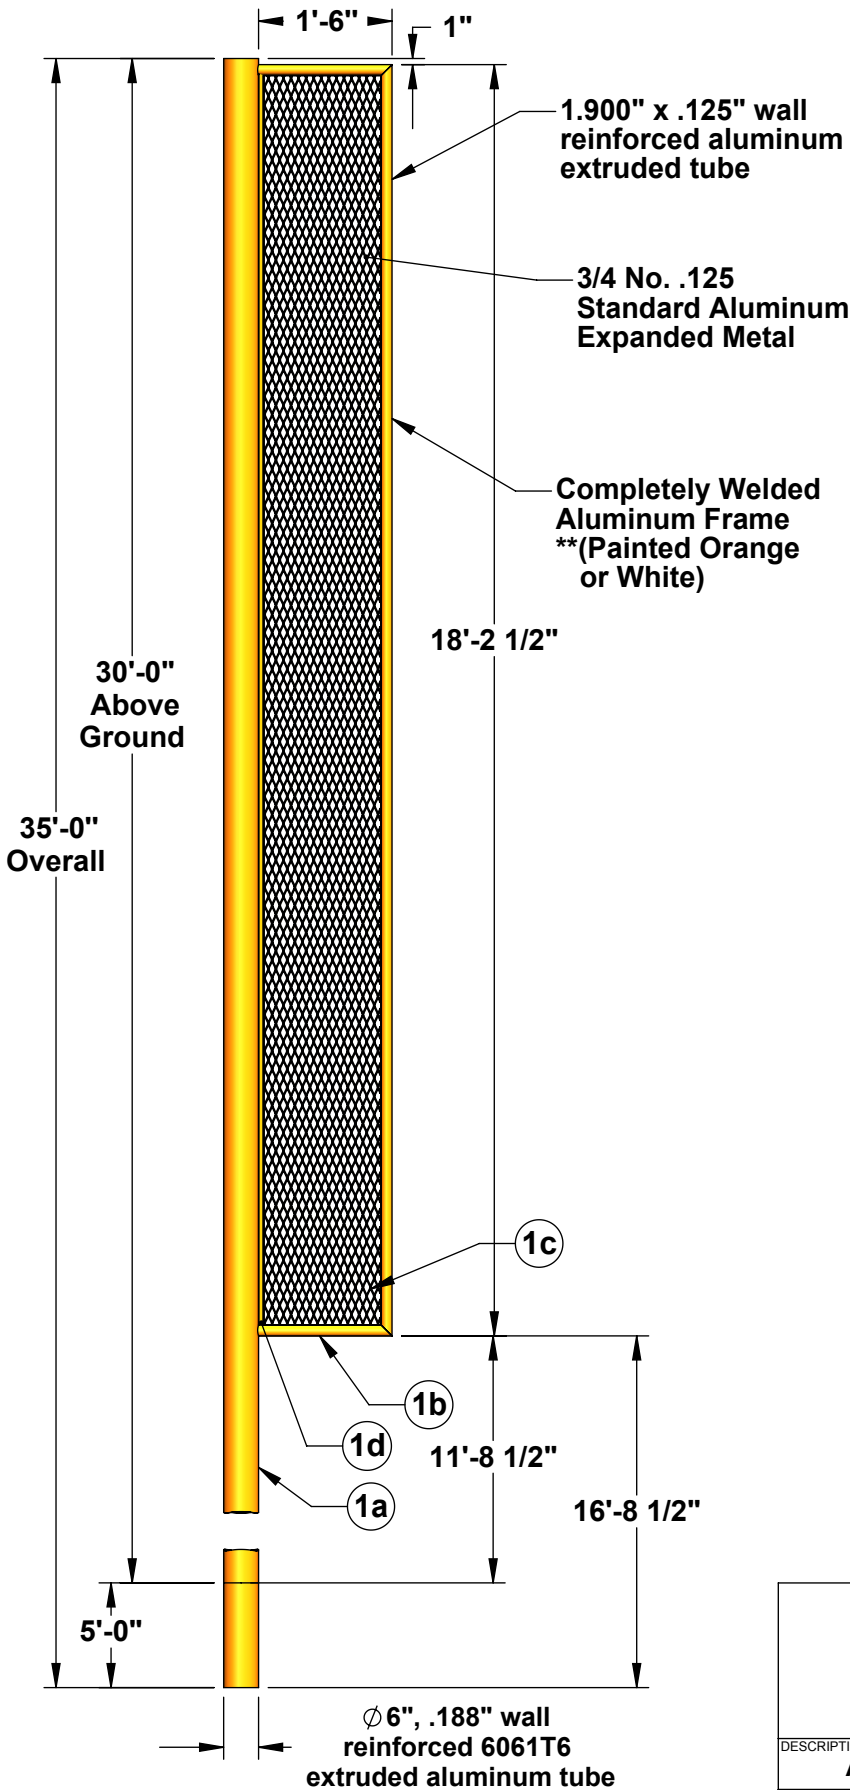

AAE Model No. AFP-30-SB Softball Aluminum Foul Pole - 30'

AFP-30-O

AFP-30-W

Aluminum Athletic Equipment
1000 Enterprise Drive, Royersford, PA 19468
Toll Free: (800) 523-5471 Fax: (610) 825-2378
www.AAEsports.com

AFP-30-SB Specifications

Ground Sleeve Detail

Total Weight = 185 lbs./ea.

**Per NCAA Rules and Regulations:
AFP-30 comes in your choice of color of either Orange or White*

Aluminum Athletic Equipment
1000 Enterprise Drive, Royersford, PA 19468
Toll Free: (800) 523-5471 Fax: (610) 825-2378
www.AAEsports.com

DESCRIPTION: AFP-30 - Softball 30' Aluminum Foul Pole		
NOTE: 30' Out of Ground with 2' x 18' Mesh		
MODEL: AFP-30	CATEGORY: CUSTOMER	DATE: 08/03/11
DWN. BY: TAD	CAD FILE: AFP-30 Specifications	DWG. NO. AFP-30-C-001