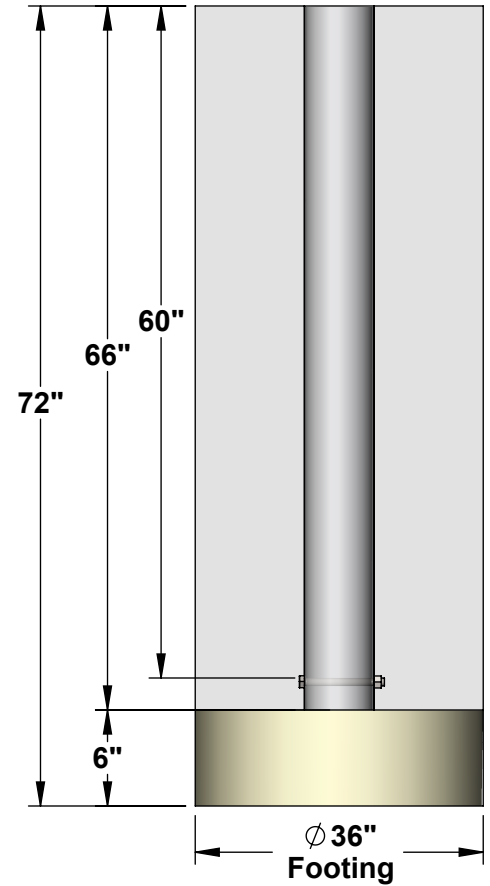

AAE Model No. AFP-30-SB Softball Aluminum Foul Pole - 30'

AFP-30-O

AFP-30-W

Aluminum Athletic Equipment
1000 Enterprise Drive, Royersford, PA 19468
Toll Free: (800) 523-5471 Fax: (610) 825-2378
www.AAEsports.com

AFP-30-SB Specifications

Ground Sleeve Detail

Total Weight = 185 lbs./ea.

**Per NCAA Rules and Regulations:
AFP-30 comes in your choice of color of either Orange or White*

Aluminum Athletic Equipment
1000 Enterprise Drive, Royersford, PA 19468
Toll Free: (800) 523-5471 Fax: (610) 825-2378
www.AAEsports.com

DESCRIPTION: AFP-30 - Softball 30' Aluminum Foul Pole		
NOTE: 30' Out of Ground with 2' x 18' Mesh		
MODEL: AFP-30	CATEGORY: CUSTOMER	DATE: 08/03/11
DWN. BY: TAD	CAD FILE: AFP-30 Specifications	DWG. NO. AFP-30-C-001