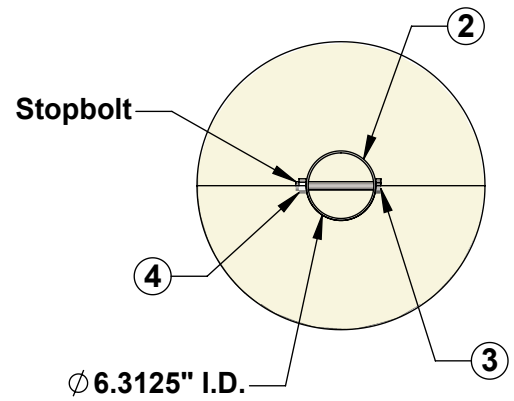

AAE Model No. AFP-30-SB Softball Aluminum Foul Pole - 30'

AFP-30-O

AFP-30-W

Aluminum Athletic Equipment
1000 Enterprise Drive, Royersford, PA 19468
Toll Free: (800) 523-5471 Fax: (610) 825-2378
www.AAEsports.com

AFP-30-SB Specifications

Ground Sleeve Detail

Total Weight = 185 lbs./ea.

**Per NCAA Rules and Regulations:
AFP-30 comes in your choice of color of either Orange or White*

Aluminum Athletic Equipment
1000 Enterprise Drive, Royersford, PA 19468
Toll Free: (800) 523-5471 Fax: (610) 825-2378
www.AAEsports.com

DESCRIPTION: AFP-30 - Softball 30' Aluminum Foul Pole		
NOTE: 30' Out of Ground with 2' x 18' Mesh		
MODEL: AFP-30	CATEGORY: CUSTOMER	DATE: 08/03/11
DWN. BY: TAD	CAD FILE: AFP-30 Specifications	DWG. NO. AFP-30-C-001