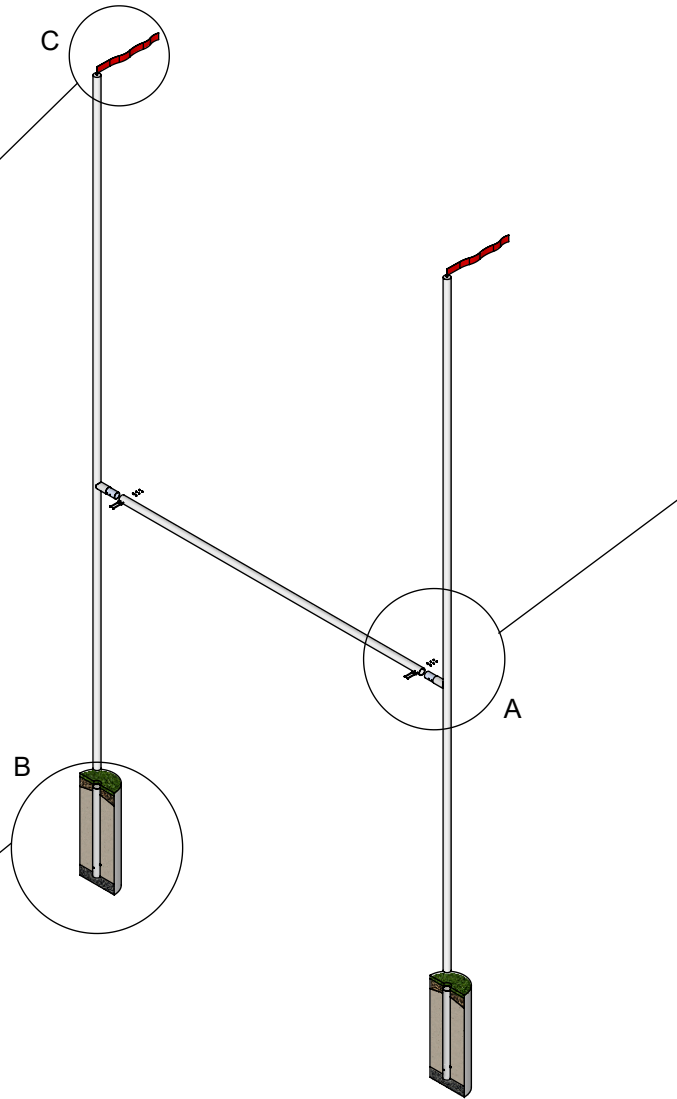

AHG-NCAA - Football "H" Goal Specifications

Ground Sleeve Detail

Notes:

- Powder-coat goals in high visibility yellow/white.
- Weight = 295lbs./ea.
- Meets NCAA dimensions.
- Includes 4"W x 42"L Nylon Streamers to attach on top of upright.
- If planning to grow grass around ground sleeve, then recess concrete 3" from ground level.

Aluminum Athletic Equipment
 1000 Enterprise Drive, Royersford, PA 19468
 Toll Free: (800) 523-5471 Fax: (610) 825-2378
 www.AAEsports.com

DESCRIPTION:		
AHG-NCAA - Football "H" Goal - Specifications		
NOTE:		
MODEL:	CATEGORY:	DATE: Rev. 11/06/20
AHG-NCAA	CUSTOMER	7/15/14
DWN. BY:	CAD FILE:	DWG. NO.
TAD	AHG-NCAA - Specifications	AHG-NCAA-C-001

AHG-NCAA

DETAIL C
SCALE 1 : 18

DETAIL B
SCALE 1 : 24

DETAIL A
SCALE 1 : 20

ITEM NO.	PartNo	DESCRIPTION	QTY.
1	90278	4"dia. AHG-NCAA Crossbar	1
2	90279	AHG-NCAA-Football Upright	2
3	90290	AHG-Hardware Kit	1
4	90292	AHG-NCAA, Ground Sleeve Assembly	2