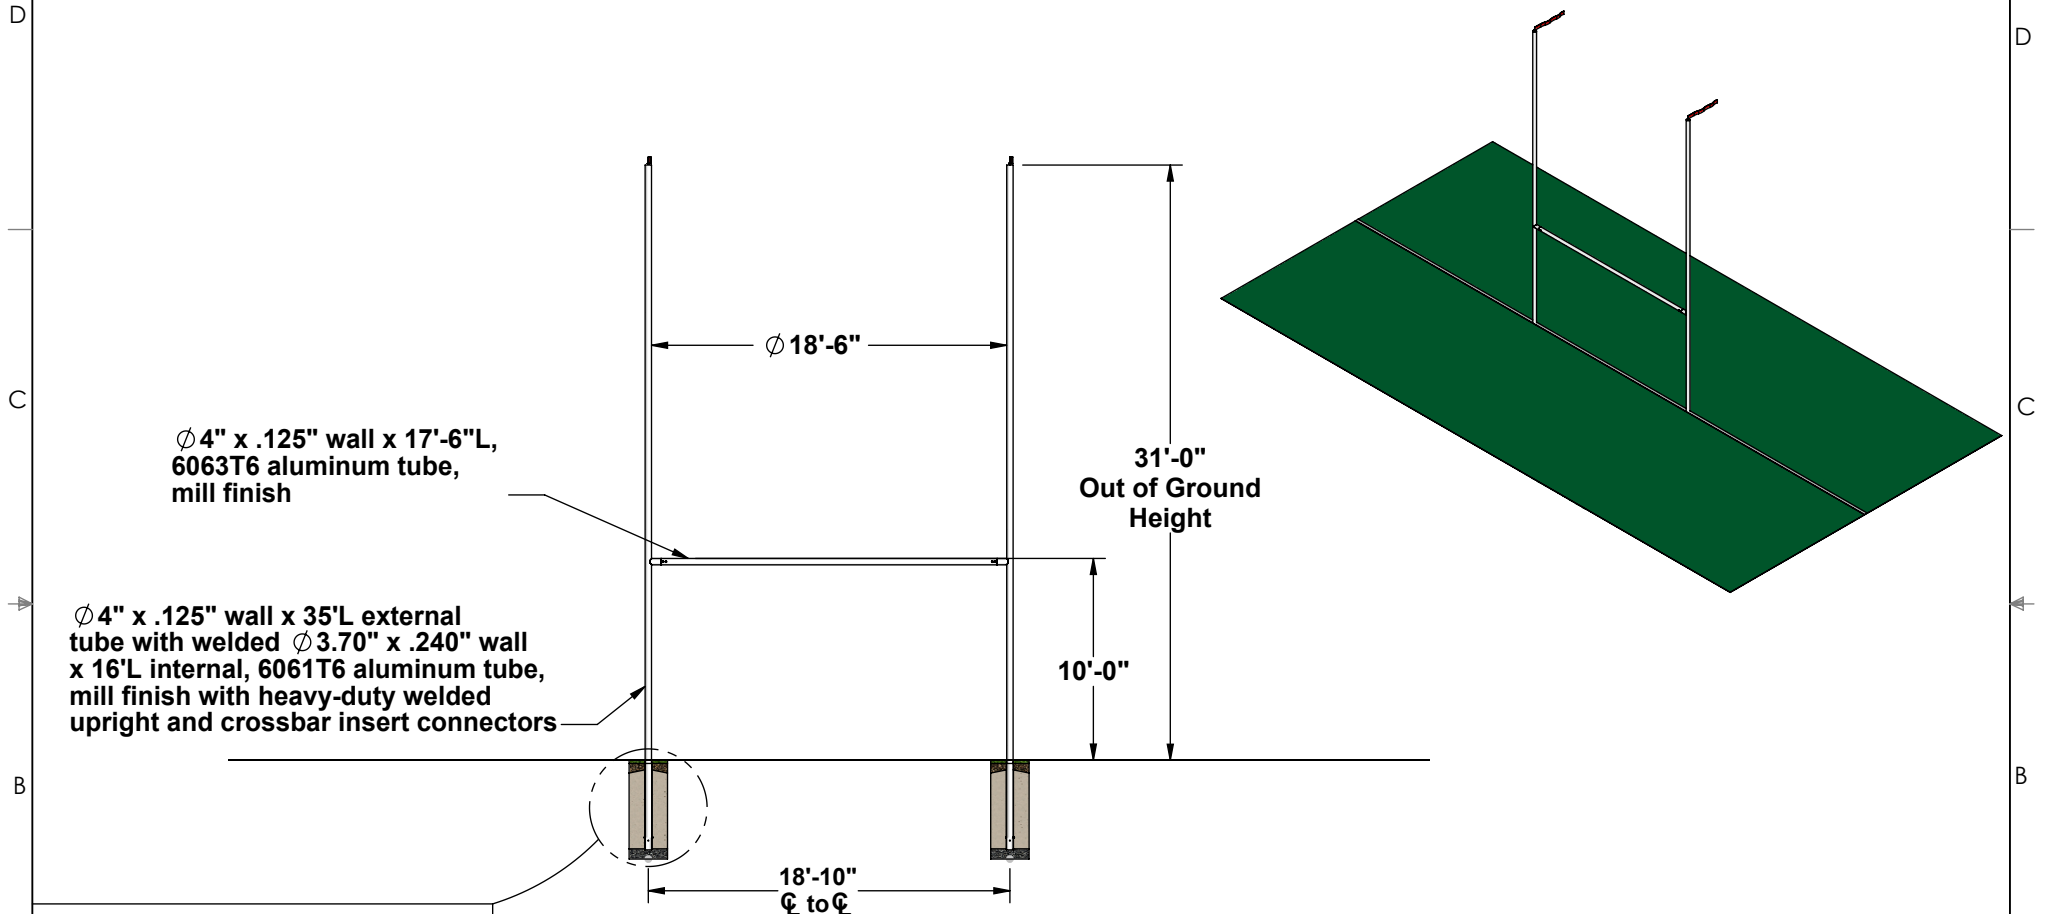

AHG-NCAA - Football "H" Goal Specifications

Ground Sleeve Detail

Notes:

- Powder-coat goals in high visibility yellow/white.
- Weight = 295lbs./ea.
- Meets NCAA dimensions.
- Includes 4"W x 42"L Nylon Streamers to attach on top of upright.
- If planning to grow grass around ground sleeve, then recess concrete 3" from ground level.

Aluminum Athletic Equipment
 1000 Enterprise Drive, Royersford, PA 19468
 Toll Free: (800) 523-5471 Fax: (610) 825-2378
 www.AAEsports.com

DESCRIPTION:		
AHG-NCAA - Football "H" Goal - Specifications		
NOTE:		
MODEL:	CATEGORY:	DATE: Rev. 11/06/20
AHG-NCAA	CUSTOMER	7/15/14
DWN. BY:	CAD FILE:	DWG. NO.
TAD	AHG-NCAA - Specifications	AHG-NCAA-C-001

AHG-NCAA

DETAIL C
SCALE 1 : 18

DETAIL B
SCALE 1 : 24

DETAIL A
SCALE 1 : 20

ITEM NO.	PartNo	DESCRIPTION	QTY.
1	90278	4"dia. AHG-NCAA Crossbar	1
2	90279	AHG-NCAA-Football Upright	2
3	90290	AHG-Hardware Kit	1
4	90292	AHG-NCAA, Ground Sleeve Assembly	2