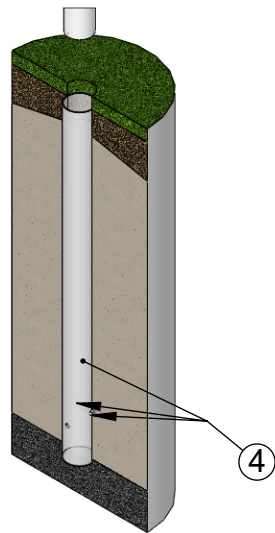

AHG-NCAA - Football "H" Goal Specifications

Ground Sleeve Detail

Notes:

- Powder-coat goals in high visibility yellow/white.
- Weight = 295lbs./ea.
- Meets NCAA dimensions.
- Includes 4"W x 42"L Nylon Streamers to attach on top of upright.
- If planning to grow grass around ground sleeve, then recess concrete 3" from ground level.

Aluminum Athletic Equipment
 1000 Enterprise Drive, Royersford, PA 19468
 Toll Free: (800) 523-5471 Fax: (610) 825-2378
 www.AAEsports.com

DESCRIPTION:		
AHG-NCAA - Football "H" Goal - Specifications		
NOTE:		
MODEL:	CATEGORY:	DATE: Rev. 11/06/20
AHG-NCAA	CUSTOMER	7/15/14
DWN. BY:	CAD FILE:	DWG. NO.
TAD	AHG-NCAA - Specifications	AHG-NCAA-C-001

AHG-NCAA

DETAIL C
SCALE 1 : 18

DETAIL B
SCALE 1 : 24

DETAIL A
SCALE 1 : 20

ITEM NO.	PartNo	DESCRIPTION	QTY.
1	90278	4"dia. AHG-NCAA Crossbar	1
2	90279	AHG-NCAA-Football Upright	2
3	90290	AHG-Hardware Kit	1
4	90292	AHG-NCAA, Ground Sleeve Assembly	2