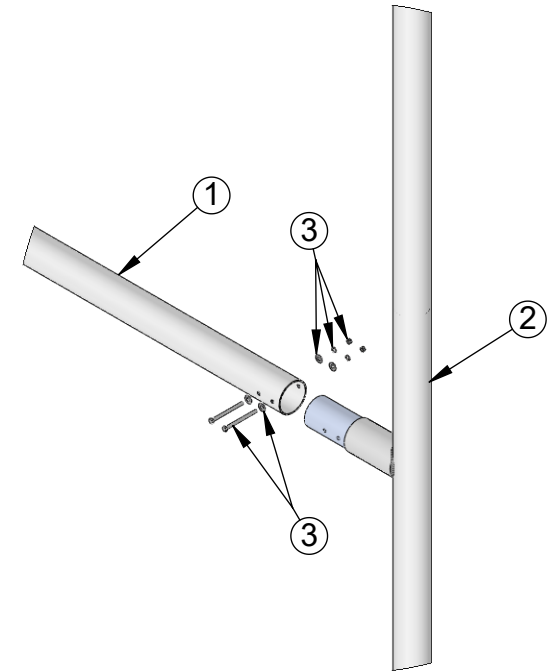

AHG-NCAA - Football "H" Goal Specifications

Ground Sleeve Detail

Notes:

- Powder-coat goals in high visibility yellow/white.
- Weight = 295lbs./ea.
- Meets NCAA dimensions.
- Includes 4"W x 42"L Nylon Streamers to attach on top of upright.
- If planning to grow grass around ground sleeve, then recess concrete 3" from ground level.

Aluminum Athletic Equipment
 1000 Enterprise Drive, Royersford, PA 19468
 Toll Free: (800) 523-5471 Fax: (610) 825-2378
 www.AAEsports.com

DESCRIPTION:		
AHG-NCAA - Football "H" Goal - Specifications		
NOTE:		
MODEL:	CATEGORY:	DATE: Rev. 11/06/20
AHG-NCAA	CUSTOMER	7/15/14
DWN. BY:	CAD FILE:	DWG. NO.
TAD	AHG-NCAA - Specifications	AHG-NCAA-C-001

AHG-NCAA

DETAIL C
SCALE 1 : 18

DETAIL B
SCALE 1 : 24

DETAIL A
SCALE 1 : 20

ITEM NO.	PartNo	DESCRIPTION	QTY.
1	90278	4"dia. AHG-NCAA Crossbar	1
2	90279	AHG-NCAA-Football Upright	2
3	90290	AHG-Hardware Kit	1
4	90292	AHG-NCAA, Ground Sleeve Assembly	2