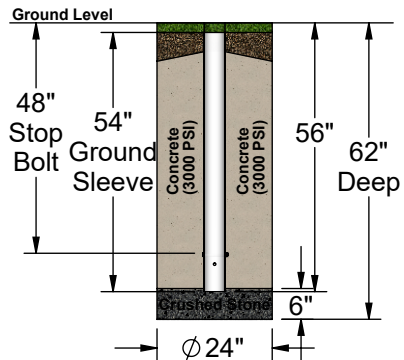

AHG-NCAA - Football "H" Goal Specifications

Ground Sleeve Detail

Notes:

- Powder-coat goals in high visibility yellow/white.
- Weight = 295lbs./ea.
- Meets NCAA dimensions.
- Includes 4"W x 42"L Nylon Streamers to attach on top of upright.
- If planning to grow grass around ground sleeve, then recess concrete 3" from ground level.

Aluminum Athletic Equipment
 1000 Enterprise Drive, Royersford, PA 19468
 Toll Free: (800) 523-5471 Fax: (610) 825-2378
 www.AAEsports.com

DESCRIPTION:		
AHG-NCAA - Football "H" Goal - Specifications		
NOTE:		
MODEL:	CATEGORY:	DATE: Rev. 11/06/20
AHG-NCAA	CUSTOMER	7/15/14
DWN. BY:	CAD FILE:	DWG. NO.
TAD	AHG-NCAA - Specifications	AHG-NCAA-C-001

AHG-NCAA

DETAIL C
SCALE 1 : 18

DETAIL B
SCALE 1 : 24

DETAIL A
SCALE 1 : 20

ITEM NO.	PartNo	DESCRIPTION	QTY.
1	90278	4"dia. AHG-NCAA Crossbar	1
2	90279	AHG-NCAA-Football Upright	2
3	90290	AHG-Hardware Kit	1
4	90292	AHG-NCAA, Ground Sleeve Assembly	2