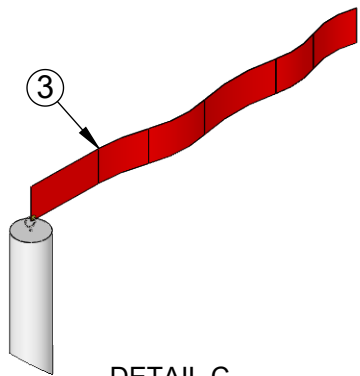

AHG-NCAA - Football "H" Goal Specifications

Ground Sleeve Detail

Notes:

- Powder-coat goals in high visibility yellow/white.
- Weight = 295lbs./ea.
- Meets NCAA dimensions.
- Includes 4"W x 42"L Nylon Streamers to attach on top of upright.
- If planning to grow grass around ground sleeve, then recess concrete 3" from ground level.

Aluminum Athletic Equipment
 1000 Enterprise Drive, Royersford, PA 19468
 Toll Free: (800) 523-5471 Fax: (610) 825-2378
 www.AAEsports.com

DESCRIPTION:		
AHG-NCAA - Football "H" Goal - Specifications		
NOTE:		
MODEL:	CATEGORY:	DATE: Rev. 11/06/20
AHG-NCAA	CUSTOMER	7/15/14
DWN. BY:	CAD FILE:	DWG. NO.
TAD	AHG-NCAA - Specifications	AHG-NCAA-C-001

AHG-NCAA

DETAIL C
SCALE 1 : 18

DETAIL B
SCALE 1 : 24

DETAIL A
SCALE 1 : 20

ITEM NO.	PartNo	DESCRIPTION	QTY.
1	90278	4"dia. AHG-NCAA Crossbar	1
2	90279	AHG-NCAA-Football Upright	2
3	90290	AHG-Hardware Kit	1
4	90292	AHG-NCAA, Ground Sleeve Assembly	2