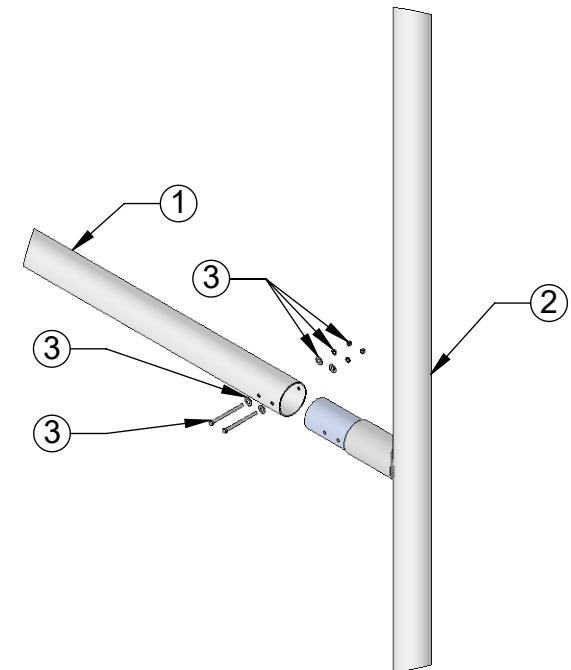

AHG-RUGBY-HS/NCAA

ITEM NO.	PartNo	DESCRIPTION	QTY.
1	90280	4"dia. AHG-RUGBY Crossbar	1
2	90281	AHG-NCAA-RUGBY Upright	2
3	90290	AHG-Hardware Kit	1
4	90292	AHG-NCAA, Ground Sleeve	2

Aluminum Athletic Equipment
1000 Enterprise Drive, Royersford, PA 19468
Toll Free: (800) 523-5471 Fax: (610) 825-2378
www.aaesports.com

DESCRIPTION:			AHG-RUGBY-HS/NCAA
NOTE:			Detailed View
MODEL:	CATEGORY:	DATE:	
AHG-RUGBY	CUSTOMER	11/25/2020	
DWN. BY:	CAD FILE:	DWG. NO.:	
CED	AHG-RUGBY-HS_NCAA Detailed View	AHG-RUGBY-C-001