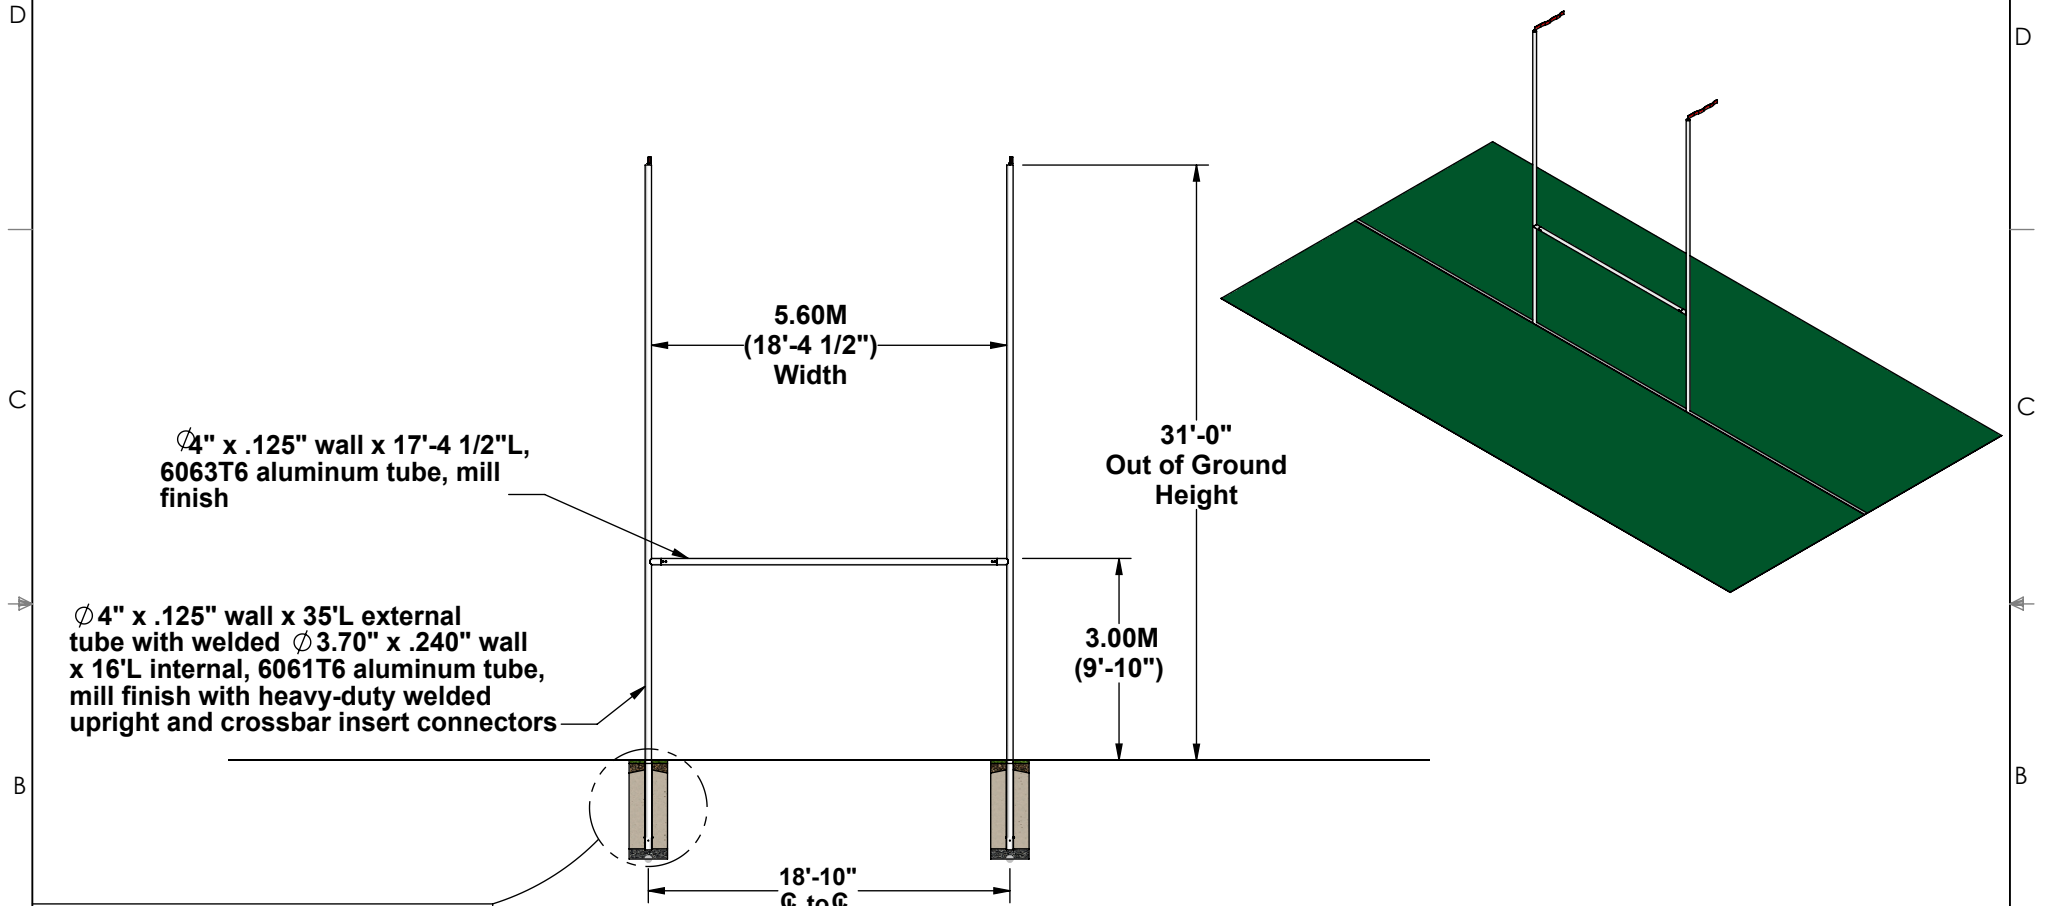

# AHG-RUGBY-NCAA - Rugby "H" Goal Specifications

## Ground Sleeve Detail

## Notes:

- Powder-coat goals in high visibility white.
- Weight = 295lbs./ea.
- Exceeds NCAA Rugby Goal dimensions.
- Includes 4"W x 42"L Nylon Streamers to attach on top of upright.
- If planning to grow grass around ground sleeve, then recess concrete 3" from ground level.