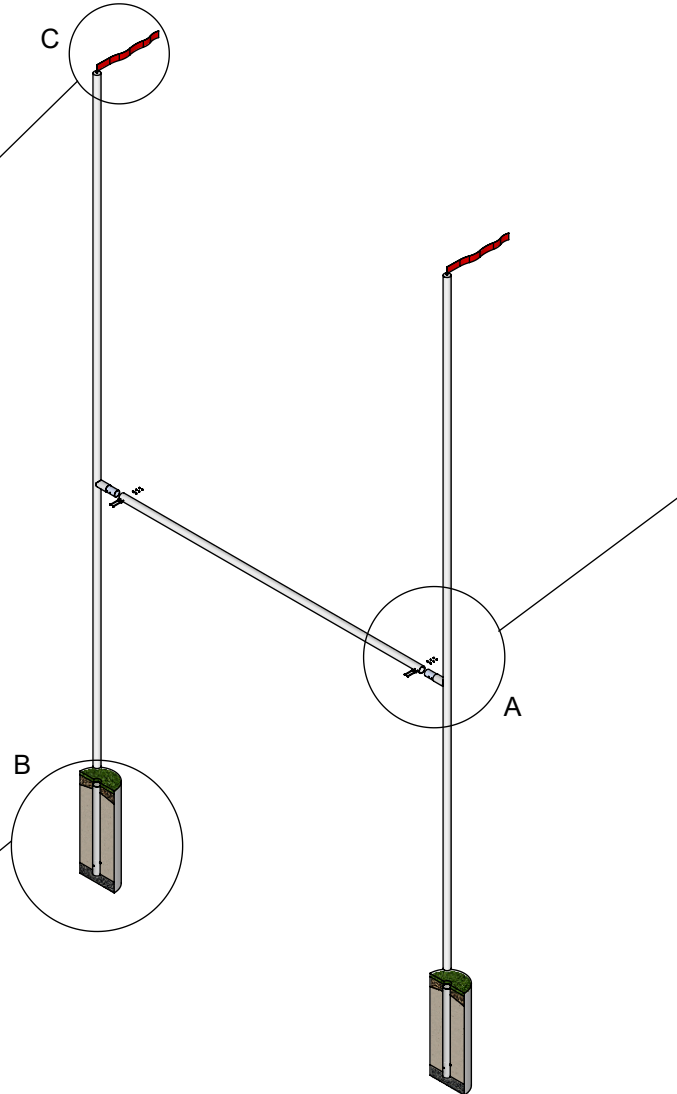

AHG-RUGBY-HS/NCAA

ITEM NO.	PartNo	DESCRIPTION	QTY.
1	90280	4"dia. AHG-RUGBY Crossbar	1
2	90281	AHG-NCAA-RUGBY Upright	2
3	90290	AHG-Hardware Kit	1
4	90292	AHG-NCAA, Ground Sleeve	2

Aluminum Athletic Equipment
1000 Enterprise Drive, Royersford, PA 19468
Toll Free: (800) 523-5471 Fax: (610) 825-2378
www.aaesports.com

DESCRIPTION:			AHG-RUGBY-HS/NCAA
NOTE:			Detailed View
MODEL:	CATEGORY:	DATE:	
AHG-RUGBY	CUSTOMER	11/25/2020	
DWN. BY:	CAD FILE:	DWG. NO.:	
CED	AHG-RUGBY-HS_NCAA Detailed View	AHG-RUGBY-C-001