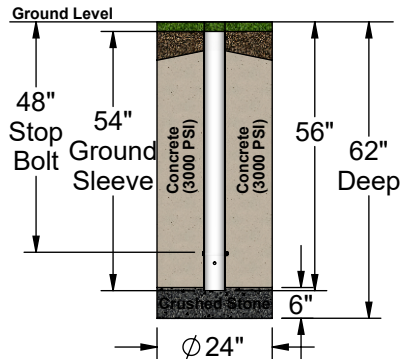

## Ground Sleeve Detail

## Notes:

- Powder-coat goals in high visibility white.
- Weight = 295lbs./ea.
- Exceeds NCAA Rugby Goal dimensions.
- Includes 4"W x 42"L Nylon Streamers to attach on top of upright.
- If planning to grow grass around ground sleeve, then recess concrete 3" from ground level.