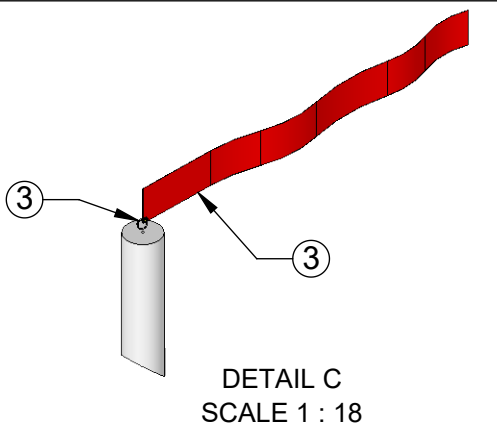

AHG-RUGBY-HS/NCAA

ITEM NO.	PartNo	DESCRIPTION	QTY.
1	90280	4"dia. AHG-RUGBY Crossbar	1
2	90281	AHG-NCAA-RUGBY Upright	2
3	90290	AHG-Hardware Kit	1
4	90292	AHG-NCAA, Ground Sleeve	2

Aluminum Athletic Equipment
1000 Enterprise Drive, Royersford, PA 19468
Toll Free: (800) 523-5471 Fax: (610) 825-2378
www.aaesports.com

DESCRIPTION:			AHG-RUGBY-HS/NCAA
NOTE:			Detailed View
MODEL:	CATEGORY:	DATE:	
AHG-RUGBY	CUSTOMER	11/25/2020	
DWN. BY:	CAD FILE:	DWG. NO.:	
CED	AHG-RUGBY-HS_NCAA Detailed View	AHG-RUGBY-C-001