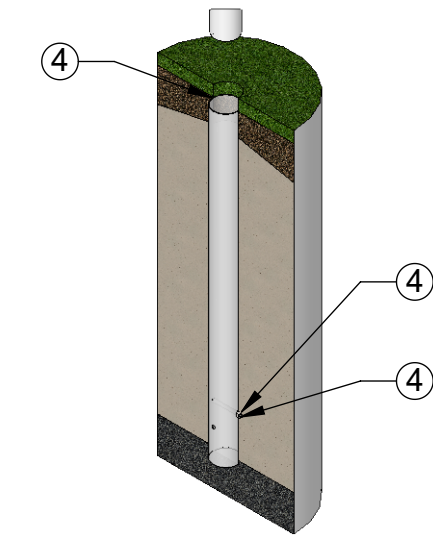

AHG-RUGBY-HS/NCAA

ITEM NO.	PartNo	DESCRIPTION	QTY.
1	90280	4"dia. AHG-RUGBY Crossbar	1
2	90281	AHG-NCAA-RUGBY Upright	2
3	90290	AHG-Hardware Kit	1
4	90292	AHG-NCAA, Ground Sleeve	2

Aluminum Athletic Equipment
1000 Enterprise Drive, Royersford, PA 19468
Toll Free: (800) 523-5471 Fax: (610) 825-2378
www.aaesports.com

DESCRIPTION:			AHG-RUGBY-HS/NCAA
NOTE:			Detailed View
MODEL:	CATEGORY:	DATE:	
AHG-RUGBY	CUSTOMER	11/25/2020	
DWN. BY:	CAD FILE:	DWG. NO.:	
CED	AHG-RUGBY-HS_NCAA Detailed View	AHG-RUGBY-C-001