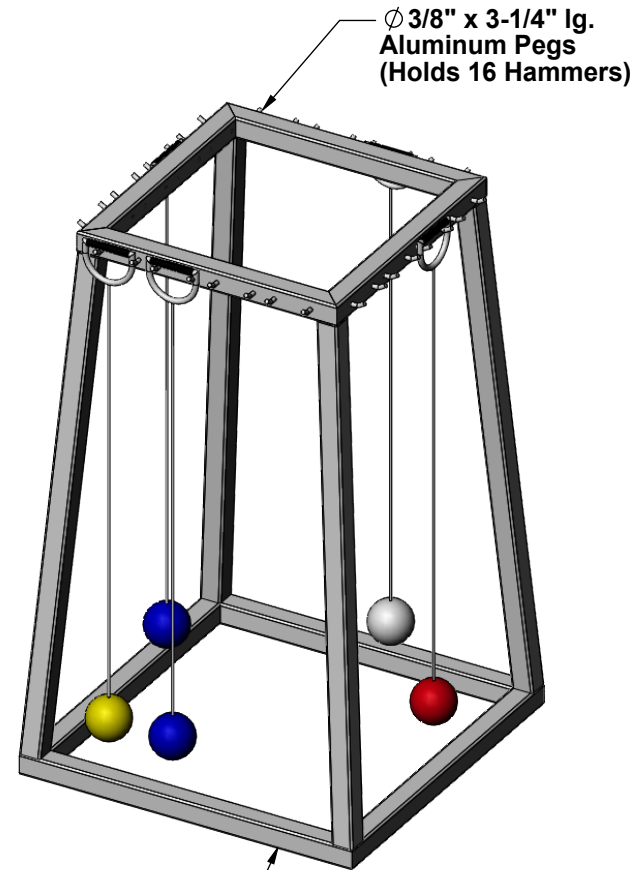

**AAE Model No. AHR**  
**Aluminum Hammer Rack**

**Aluminum Athletic Equipment**  
1000 Enterprise Drive, Royersford, PA 19468  
Toll Free: (800) 523-5471 Fax: (610) 825-2378  
[www.AAEsports.com](http://www.AAEsports.com)

# AHR - Specifications

 <b>Aluminum Athletic Equipment</b> 1000 Enterprise Drive, Royersford, PA 19468 Toll Free: (800) 523-5471 Fax: (610) 825-2378 <a href="http://www.AAEsports.com">www.AAEsports.com</a>			
DESCRIPTION			
<b>Aluminum Hammer Rack - Specifications</b>			
NOTE: Replaces AAE-238			
MODEL:	AHR	CATEGORY:	CUSTOMER
		DATE:	03/24/03
DWN. BY:	FILE NAME:	DWG. NO.	
TAD	AHR Specifications	AHR-C-001	