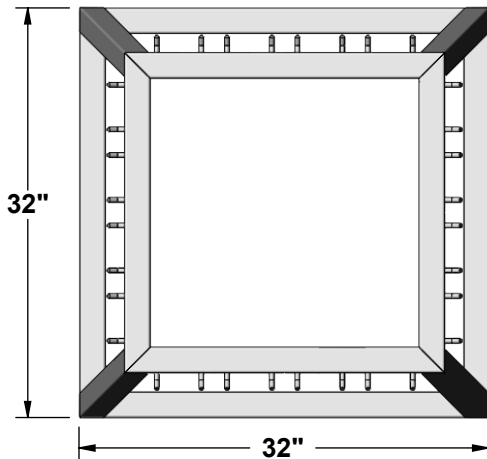

# AHR - Specifications

 <b>Aluminum Athletic Equipment</b> 1000 Enterprise Drive, Royersford, PA 19468 Toll Free: (800) 523-5471 Fax: (610) 825-2378 <a href="http://www.AAEsports.com">www.AAEsports.com</a>			
DESCRIPTION			
<b>Aluminum Hammer Rack - Specifications</b>			
NOTE: Replaces AAE-238			
MODEL:	AHR	CATEGORY:	CUSTOMER
		DATE:	03/24/03
DWN. BY:	FILE NAME:	DWG. NO.	
TAD	AHR Specifications	AHR-C-001	