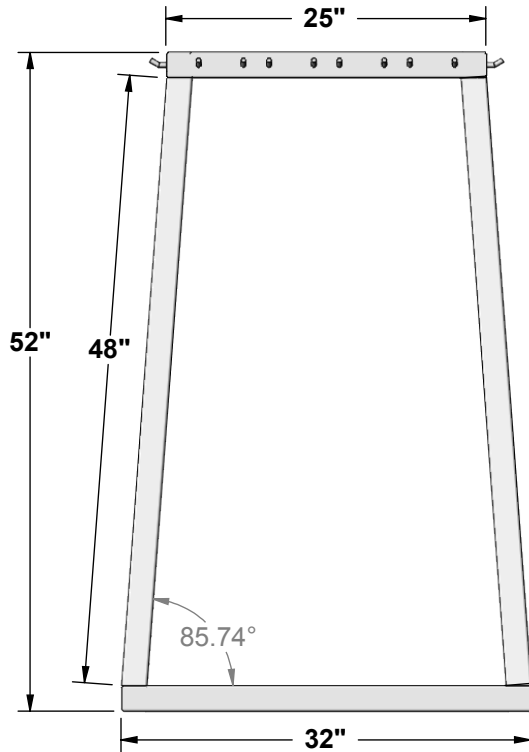

# AHR - Specifications

 <b>Aluminum Athletic Equipment</b> 1000 Enterprise Drive, Royersford, PA 19468 Toll Free: (800) 523-5471 Fax: (610) 825-2378 <a href="http://www.AAEsports.com">www.AAEsports.com</a>			
DESCRIPTION			
<b>Aluminum Hammer Rack - Specifications</b>			
NOTE: Replaces AAE-238			
MODEL:	AHR	CATEGORY:	CUSTOMER
		DATE:	03/24/03
DWN. BY:	FILE NAME:	DWG. NO.	
TAD	AHR Specifications	AHR-C-001	