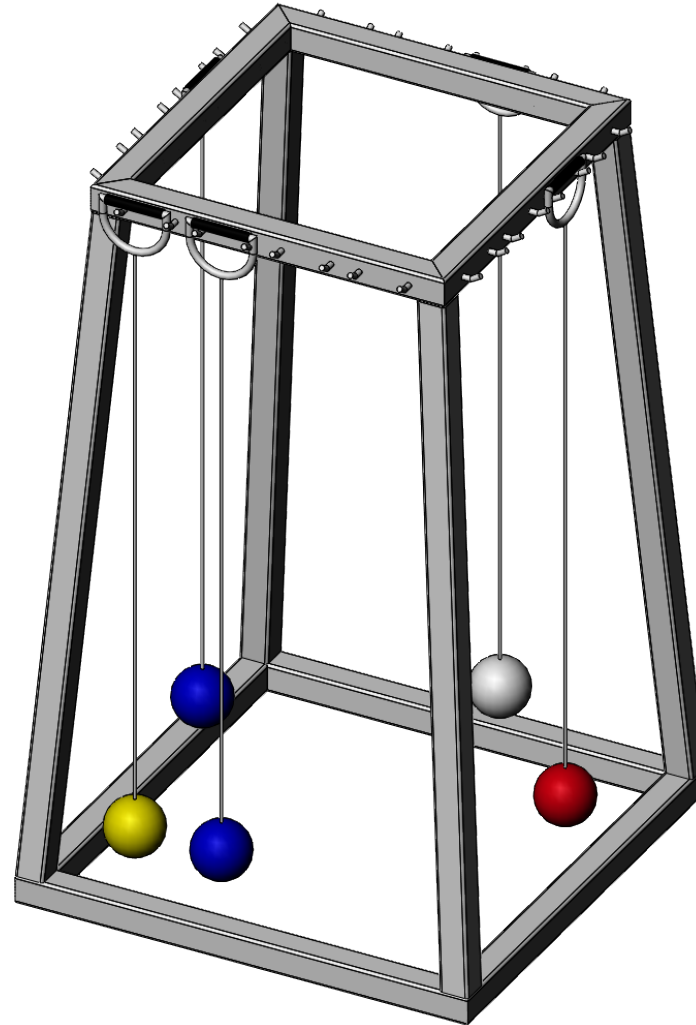

**AAE Model No. AHR**  
**Aluminum Hammer Rack**

**Aluminum Athletic Equipment**  
1000 Enterprise Drive, Royersford, PA 19468  
Toll Free: (800) 523-5471 Fax: (610) 825-2378  
[www.AAEsports.com](http://www.AAEsports.com)

# AHR - Specifications

 <b>Aluminum Athletic Equipment</b> 1000 Enterprise Drive, Royersford, PA 19468 Toll Free: (800) 523-5471 Fax: (610) 825-2378 <a href="http://www.AAEsports.com">www.AAEsports.com</a>			
DESCRIPTION			
<b>Aluminum Hammer Rack - Specifications</b>			
NOTE: Replaces AAE-238			
MODEL:	AHR	CATEGORY:	CUSTOMER
		DATE:	03/24/03
DWN. BY:	FILE NAME:	DWG. NO.	
TAD	AHR Specifications	AHR-C-001	