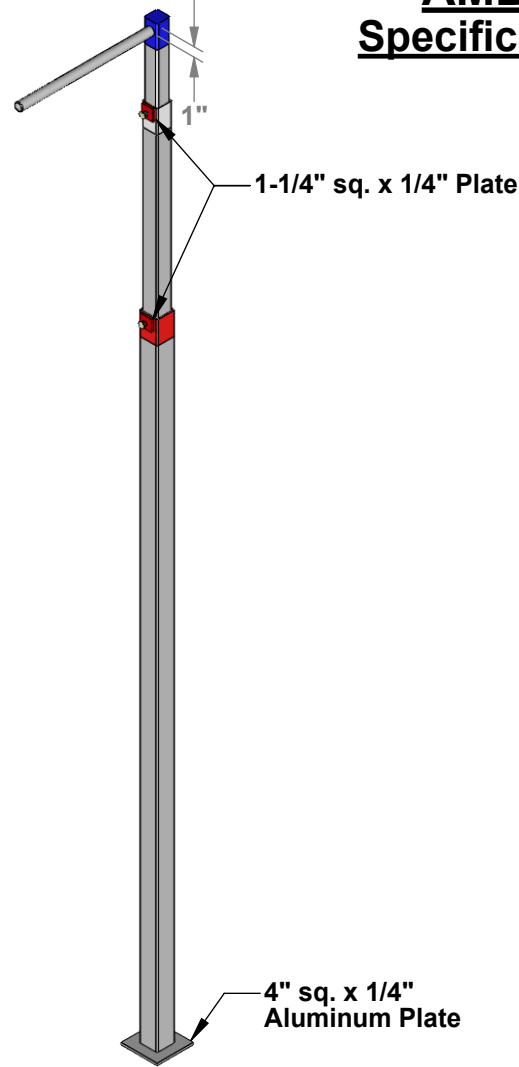

AAE Model No. AMB-6 Pole Vault Measuring Device

Aluminum Athletic Equipment
1000 Enterprise Drive, Royersford, PA 19468
Toll Free: (800) 523-5471 Fax: (610) 825-2378
www.AAEsports.com

AMB-6 Specifications

98"

90"

70"

1 1/2"

1 45/64"

1/4" Plate

Aluminum Athletic Equipment
 1000 Enterprise Drive, Royersford, PA 19468
 Toll Free: (800) 523-5471 Fax: (610) 825-2378
www.AAEsports.com

DESCRIPTION			AMB-6 - Specifications		
NOTE:					
MODEL:	AMB-6	CATEGORY:	CUSTOMER		DATE:
					12/19/03
DWN. BY:	FILE NAME:			DWG. NO.:	
TAD	AMB-6 Specifications				AMB-6-C-001