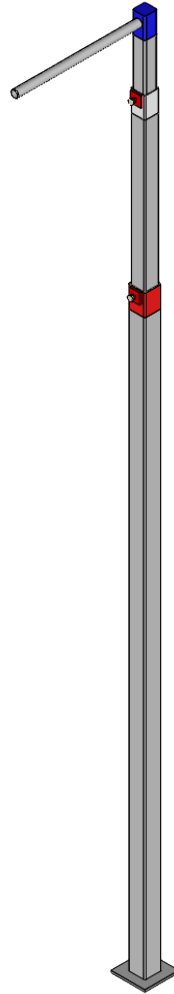

AAE Model No. AMB-6 Pole Vault Measuring Device

Aluminum Athletic Equipment
1000 Enterprise Drive, Royersford, PA 19468
Toll Free: (800) 523-5471 Fax: (610) 825-2378
www.AAEsports.com

AMB-6 Specifications

98"

90"

70"

1 1/2"

1 45/64"

1/4" Plate

Aluminum Athletic Equipment
 1000 Enterprise Drive, Royersford, PA 19468
 Toll Free: (800) 523-5471 Fax: (610) 825-2378
www.AAEsports.com

DESCRIPTION			AMB-6 - Specifications		
NOTE:					
MODEL:	AMB-6	CATEGORY:	CUSTOMER		DATE:
					12/19/03
DWN. BY:	FILE NAME:			DWG. NO.:	
TAD	AMB-6 Specifications				AMB-6-C-001