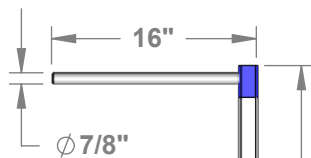

AAE Model No. AMB-6 Pole Vault Measuring Device

Aluminum Athletic Equipment
1000 Enterprise Drive, Royersford, PA 19468
Toll Free: (800) 523-5471 Fax: (610) 825-2378
www.AAEsports.com

AMB-6 Specifications

98"

90"

70"

1 1/2"

1 45/64"

1/4" Plate

Aluminum Athletic Equipment
 1000 Enterprise Drive, Royersford, PA 19468
 Toll Free: (800) 523-5471 Fax: (610) 825-2378
www.AAEsports.com

DESCRIPTION			AMB-6 - Specifications		
NOTE:					
MODEL:	AMB-6	CATEGORY:	CUSTOMER		DATE:
					12/19/03
DWN. BY:	FILE NAME:			DWG. NO.:	
TAD	AMB-6 Specifications				AMB-6-C-001