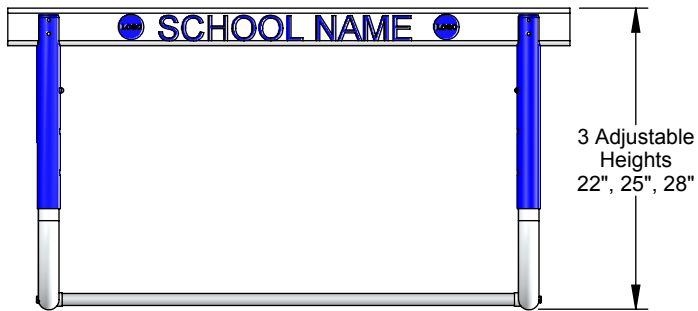

## Features:

- \* Stainless Steel, low profile, hurdle board hardware
- \* 6063T832 tempered aluminum base tubes
- \* G. E. Lexan board available with school name or logo (additional cost)
- \* Center mounted, "vise gripped" hurdle board
- \* Exclusive UV-stabilized polycarbonate telescoping tubes in standard black or blue custom colors available for additional cost
- \* Exclusive Dome welded endcaps
- \* Weighted back crossbar
- \* Agility training hurdle only, does not meet NFHS specifications
- \* AAE Extended Limited Warranty (12 years)