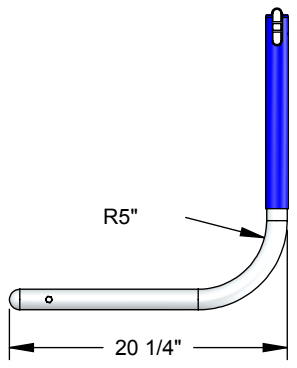

## Features:

- \* Stainless Steel, low profile, hurdle board hardware
- \* 6063T832 tempered aluminum base tubes
- \* G. E. Lexan board available with school name or logo (additional cost)
- \* Center mounted, "vise gripped" hurdle board
- \* Exclusive UV-stabilized polycarbonate telescoping tubes in standard black or blue custom colors available for additional cost
- \* Exclusive Dome welded endcaps
- \* Weighted back crossbar
- \* Agility training hurdle only, does not meet NFHS specifications
- \* AAE Extended Limited Warranty (12 years)