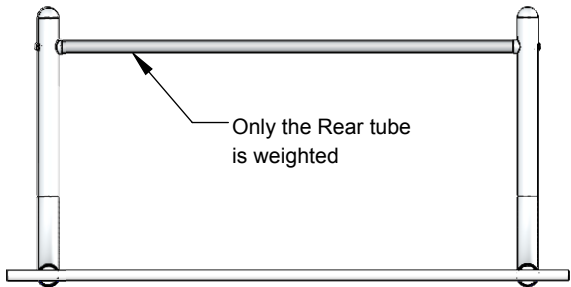

## Features:

- \* Stainless Steel, low profile, hurdle board hardware
- \* 6063T832 tempered aluminum base tubes
- \* G. E. Lexan board available with school name or logo (additional cost)
- \* Center mounted, "vise gripped" hurdle board
- \* Exclusive UV-stabilized polycarbonate telescoping tubes in standard black or blue custom colors available for additional cost
- \* Exclusive Dome welded endcaps
- \* Weighted back crossbar
- \* Agility training hurdle only, does not meet NFHS specifications
- \* AAE Extended Limited Warranty (12 years)