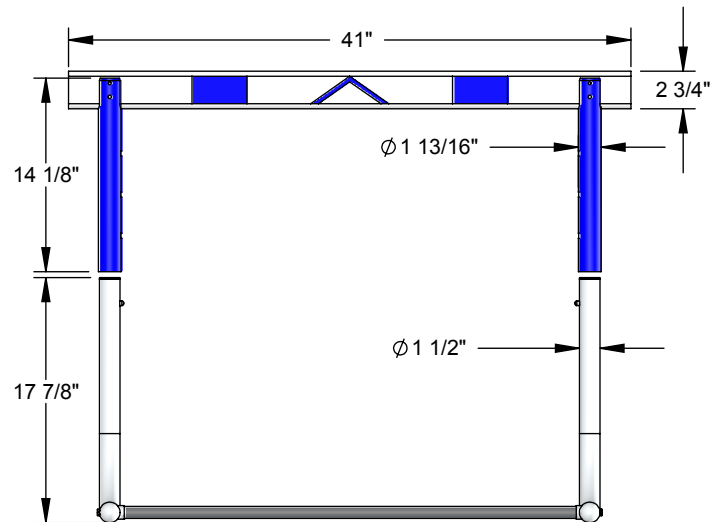

## Features:

- \* Stainless Steel, low profile, hurdle board hardware
- \* 6063T832 tempered aluminum base tubes
- \* G. E. Lexan board available with school name or logo (additional cost)
- \* Center mounted, "vise gripped" hurdle board
- \* Exclusive UV-stabilized polycarbonate telescoping tubes in standard black or blue custom colors available for additional cost
- \* Exclusive Dome welded endcaps
- \* Weighted back crossbar
- \* Agility training hurdle only, does not meet NFHS specifications
- \* AAE Extended Limited Warranty (12 years)