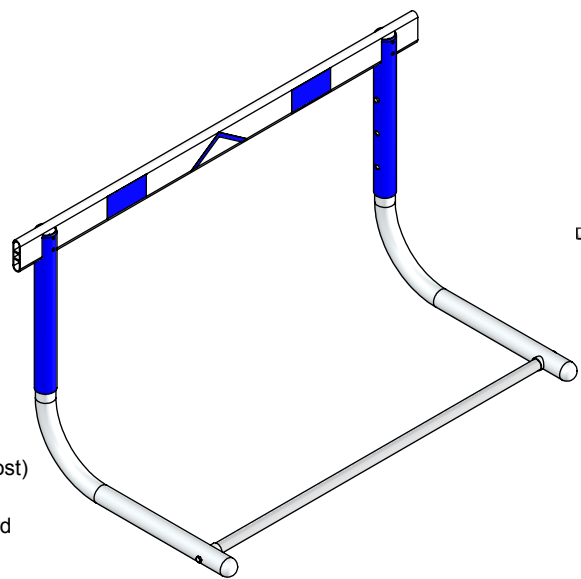

## Features:

- \* Stainless Steel, low profile, hurdle board hardware
- \* 6063T832 tempered aluminum base tubes
- \* G. E. Lexan board available with school name or logo (additional cost)
- \* Center mounted, "vise gripped" hurdle board
- \* Exclusive UV-stabilized polycarbonate telescoping tubes in standard black or blue custom colors available for additional cost
- \* Exclusive Dome welded endcaps
- \* Weighted back crossbar
- \* Agility training hurdle only, does not meet NFHS specifications
- \* AAE Extended Limited Warranty (12 years)