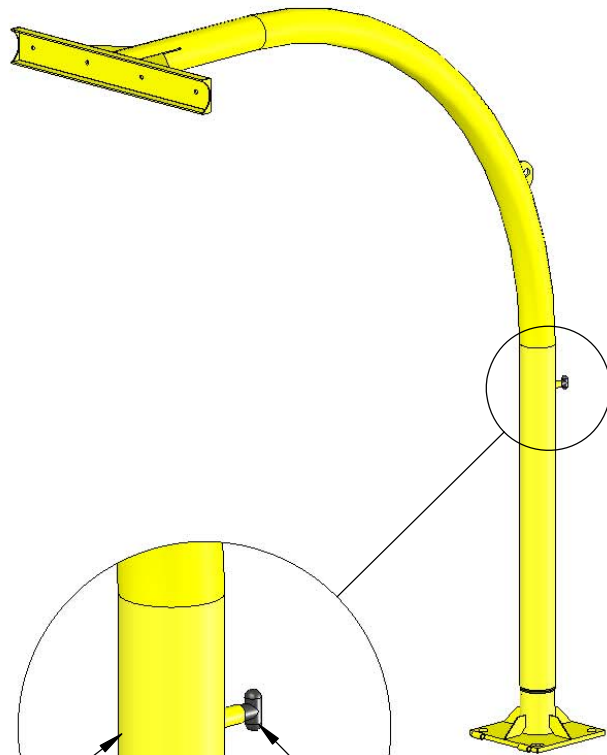

## Specifications

D  
C  
B  
A

Red Nylon Streamers  
4" wd. x 42" lg.  
(Included)

Ø 4" x .125" wall  
Aluminum Uprights  
(6061T6)

Ø 5-9/16", .250"  
Aluminum Crossbar  
(6061T6)

Welded C-Channel  
w/ Gussets

Zinc-Coated  
Primed Steel  
Offset Center Post  
(5-9/16" o.d., .188" wall)

Welded  
Hoisting  
Bracket

R5'-0"

Rotational  
Goal Post

8'-0"  
Offset

**SIDE VIEW**

**FRONT VIEW**

*\* The Entire Goal is Powder-coated White or Yellow, Customer's Choice.*

Aluminum Athletic Equipment  
1000 Enterprise Drive, Royersford, PA 19468  
Toll Free: (800) 523-5471 Fax: (610) 825-2378  
www.aaesports.com

DESCRIPTION		
<b>ASG-HS/8-180 - 8' Offset Football Goal (Rotational)</b>		
NOTE: <b>Specifications</b>		
MODEL:	CATEGORY:	DATE:
ASG-HS/8-180	<b>CUSTOMER</b>	2/28/05
DRAWN BY:	CAD FILE:	DWG. NO.
TAD	ASG-HS/8-180 Specifications	ASG-HS-8-180-C-001

## Rotation Specifications

Football Gooseneck

Spring-loaded Set Pin Device

**DETAIL A**  
**SCALE 1 : 10**

**Football Game Position**

**Soccer Game Position**

Rotational Section

**DETAIL B**  
**SCALE 1 : 20**