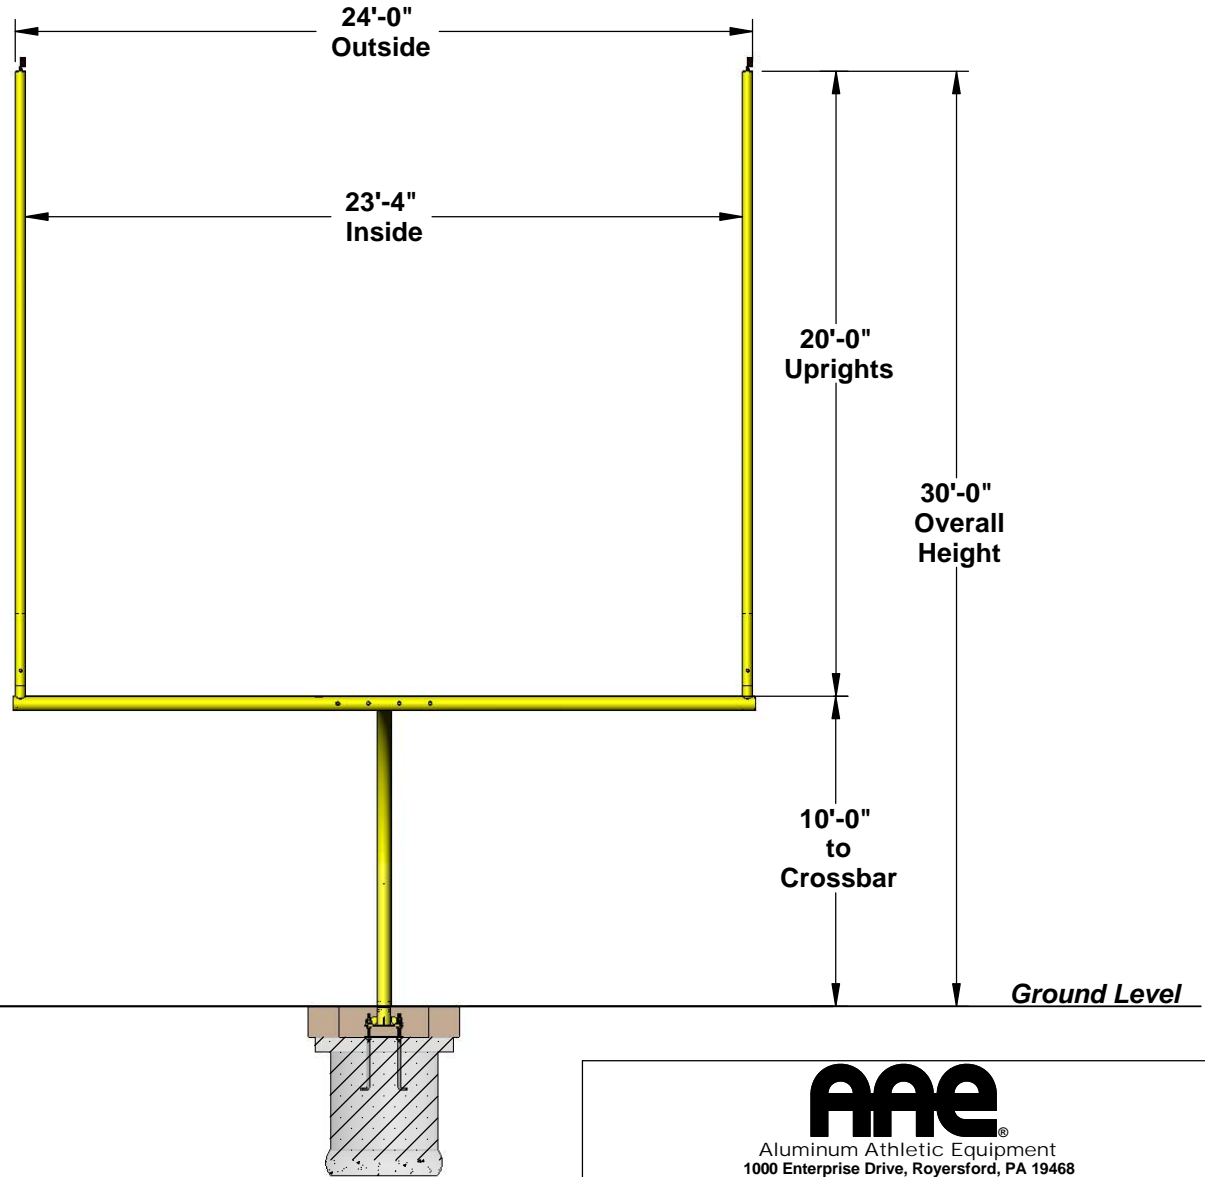

## Specifications

D  
C  
B  
A

Red Nylon Streamers  
4" wd. x 42" lg.  
(Included)

Ø 4" x .125" wall  
Aluminum Uprights  
(6061T6)

Ø 5-9/16", .250"  
Aluminum Crossbar  
(6061T6)

Welded C-Channel  
w/ Gussets

Zinc-Coated  
Primed Steel  
Offset Center Post  
(5-9/16" o.d., .188" wall)

Welded  
Hoisting  
Bracket

R5'-0"

Rotational  
Goal Post

8'-0"  
Offset

**SIDE VIEW**

**FRONT VIEW**

*\* The Entire Goal is Powder-coated White or Yellow, Customer's Choice.*

## Rotation Specifications

Football Gooseneck

Spring-loaded Set Pin Device

**DETAIL A**  
**SCALE 1 : 10**

**Football Game Position**

**Soccer Game Position**

Rotational Section

**DETAIL B**  
**SCALE 1 : 20**