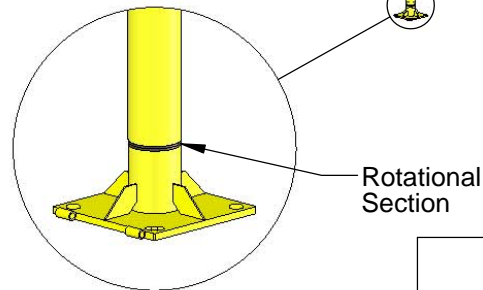

## Rotation Specifications

Football Gooseneck

Spring-loaded Set Pin Device

**DETAIL A**  
**SCALE 1 : 10**

**Football Game Position**

**Soccer Game Position**

Rotational Section

**DETAIL B**  
**SCALE 1 : 20**

**AAE**<sup>®</sup>

Aluminum Athletic Equipment  
1000 Enterprise Drive, Royersford, PA 19468  
Toll Free: (800) 523-5471 Fax: (610) 825-2378  
[www.myAAEworld.com](http://www.myAAEworld.com)

DESCRIPTION:		
<b>Rotation Specifications</b>		
NOTE:		
Rotating High School Football Goal		
MODEL:	CATEGORY:	DATE:
ASG-180 & HSG-180	<b>CUSTOMER</b>	6/6/10
DWN. BY:	CAD FILE:	DWG. NO.:
TAD	ASG-180 & HSG-180 - Specs	ASG-HSG-180-C-001