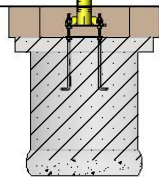

## Specifications

D  
C  
B  
A

Red Nylon Streamers  
4" wd. x 42" lg.  
(Included)

Ø 4" x .125" wall  
Aluminum Uprights  
(6061T6)

Ø 5-9/16", .250"  
Aluminum Crossbar  
(6061T6)

Welded C-Channel  
w/ Gussets

Zinc-Coated  
Primed Steel  
Offset Center Post  
(5-9/16" o.d., .188" wall)

Welded  
Hoisting  
Bracket

R5'-0"

Rotational  
Goal Post

8'-0"  
Offset

**SIDE VIEW**

**FRONT VIEW**

*\* The Entire Goal is Powder-coated White or Yellow, Customer's Choice.*