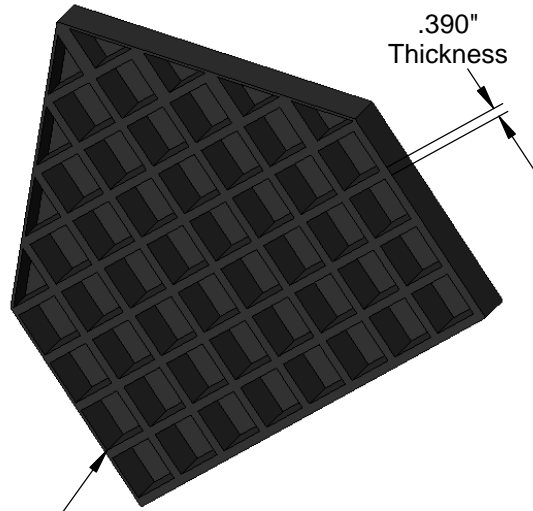

PRO BURY HOME PLATE

MODEL NO. BH86

.390"
Thickness

Waffle
Bottom

Heavy-duty Base Top
(Synthetic Composite, White)

3"
Depth

1 1/8" Chamfer
(Rubber, Black)

PRODUCT DETAILS