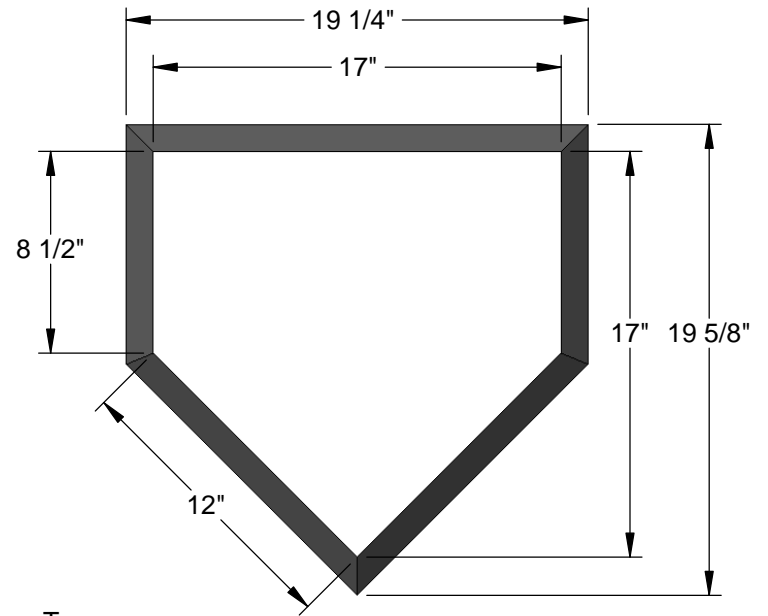

PRO BURY HOME PLATE

MODEL NO. BH86

.390"
Thickness

Waffle
Bottom

Heavy-duty Base Top
(Synthetic Composite, White)

3"
Depth

1 1/8" Chamfer
(Rubber, Black)

PRODUCT DETAILS