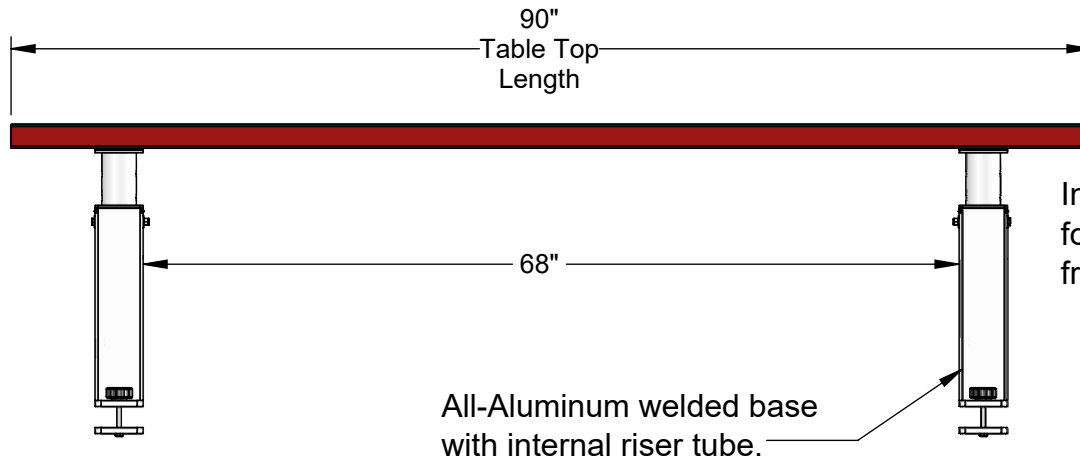

AAE Model No. BST Bleacher Scorer's Table Specifications

Aluminum Athletic Equipment
1000 Enterprise Drive, Royersford, PA 19468
Toll Free: (800) 523-5471 Fax: (610) 825-2378
www.AAEsports.com

Bleacher Scorer's Table Specifications

Internal tube allows for height adjustment from 19-1/2" - 23-1/2".

18" Deep Scorer's Table
Powder-coated
(Choice of color)

DETAIL A
SCALE 1 : 25

BST can attach to any existing bleacher plank.

5-Star Knobs for easy adjustment of table bases. Nylon lock nuts may be substituted for a more tamper-proof attachment.