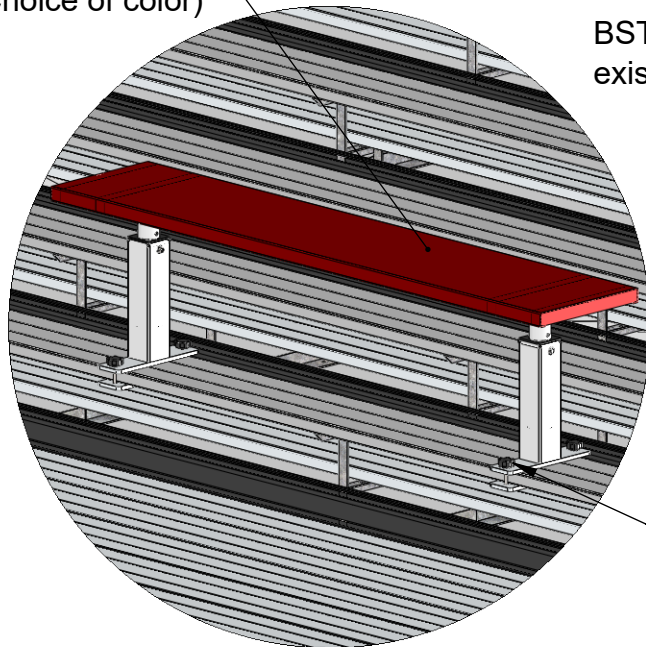

AAE Model No. BST Bleacher Scorer's Table Specifications

Aluminum Athletic Equipment
1000 Enterprise Drive, Royersford, PA 19468
Toll Free: (800) 523-5471 Fax: (610) 825-2378
www.AAEsports.com

Bleacher Scorer's Table Specifications

Internal tube allows for height adjustment from 19-1/2" - 23-1/2".

18" Deep Scorer's Table
Powder-coated
(Choice of color)

DETAIL A
SCALE 1 : 25

BST can attach to any existing bleacher plank.

5-Star Knobs for easy adjustment of table bases. Nylon lock nuts may be substituted for a more tamper-proof attachment.