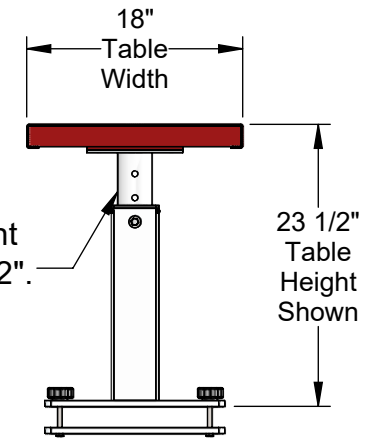

AAE Model No. BST Bleacher Scorer's Table Specifications

Aluminum Athletic Equipment
1000 Enterprise Drive, Royersford, PA 19468
Toll Free: (800) 523-5471 Fax: (610) 825-2378
www.AAEsports.com

Bleacher Scorer's Table Specifications

Internal tube allows for height adjustment from 19-1/2" - 23-1/2".

18" Deep Scorer's Table
Powder-coated
(Choice of color)

DETAIL A
SCALE 1 : 25

BST can attach to any existing bleacher plank.

5-Star Knobs for easy adjustment of table bases. Nylon lock nuts may be substituted for a more tamper-proof attachment.

Aluminum Athletic Equipment
1000 Enterprise Drive, Royersford, PA 19468
Toll Free: (800) 523-5471 Fax: (610) 825-2378
www.AAEsports.com

DESCRIPTION:			Bleacher Scorer's Table		
NOTE:			Specifications		
MODEL:	CATEGORY:	DATE:			
BST	CUSTOMER	3/23/2021			
DWN. BY:	CAD FILE:	DWG. NO.			
CED	BST Specifications	BST-C-001			