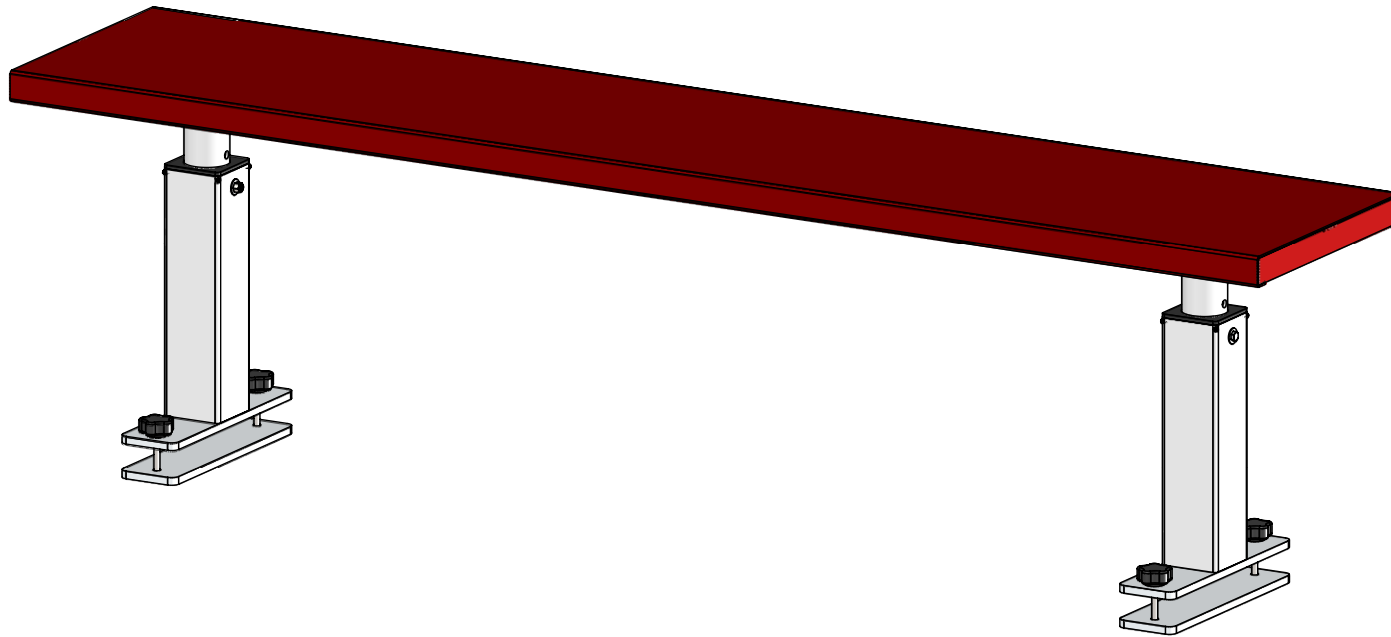

AAE Model No. BST Bleacher Scorer's Table Specifications

Aluminum Athletic Equipment
1000 Enterprise Drive, Royersford, PA 19468
Toll Free: (800) 523-5471 Fax: (610) 825-2378
www.AAEsports.com

Bleacher Scorer's Table Specifications

Internal tube allows for height adjustment from 19-1/2" - 23-1/2".

18" Deep Scorer's Table
Powder-coated
(Choice of color)

DETAIL A
SCALE 1 : 25

BST can attach to any existing bleacher plank.

5-Star Knobs for easy adjustment of table bases. Nylon lock nuts may be substituted for a more tamper-proof attachment.