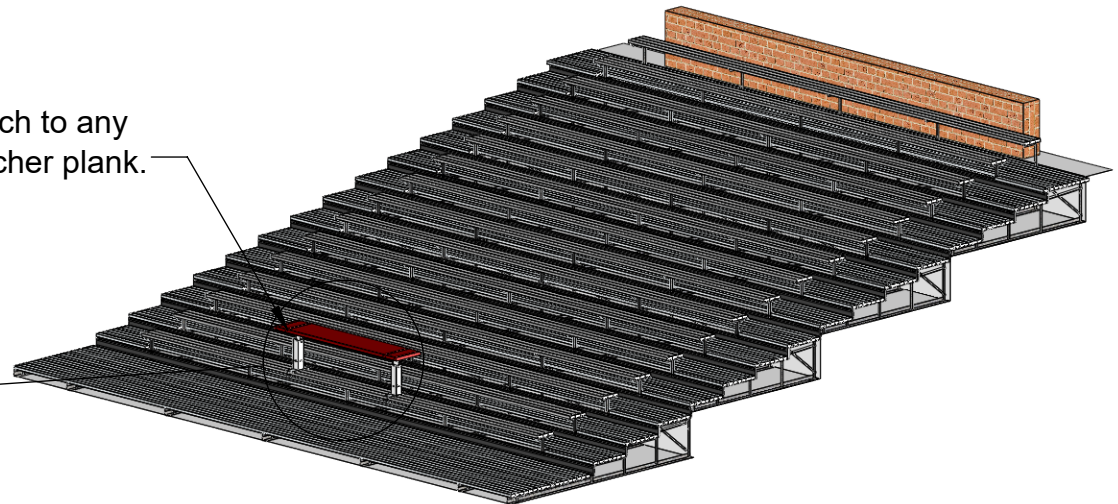

Internal tube allows for height adjustment from 19-1/2" - 23-1/2".

18" Deep Scorer's Table
Powder-coated
(Choice of color)

DETAIL A
SCALE 1 : 25

BST can attach to any existing bleacher plank.

5-Star Knobs for easy adjustment of table bases. Nylon lock nuts may be substituted for a more tamper-proof attachment.