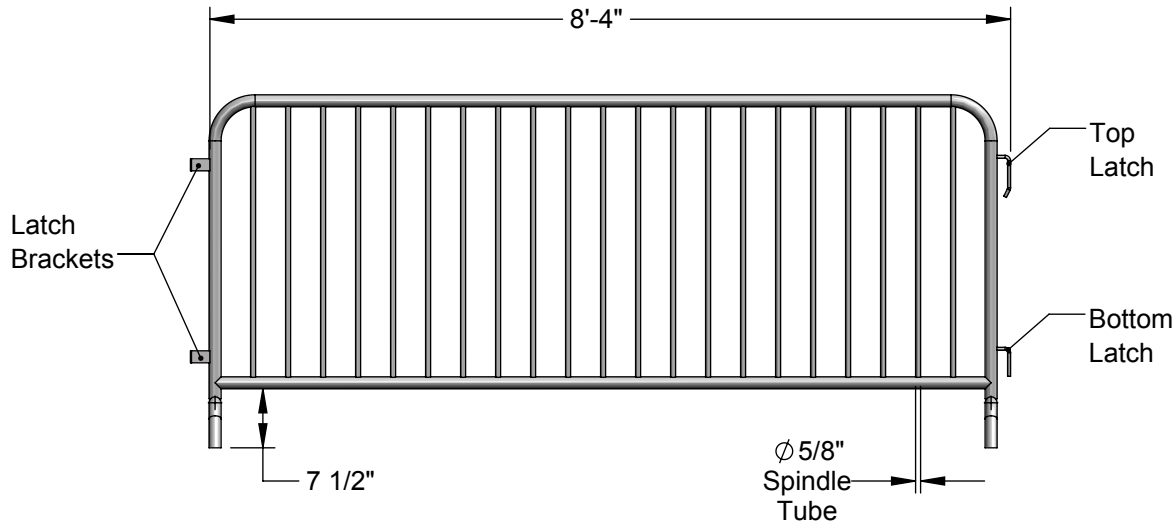

Crowd Control Barricade - Cantilever Legs

Specifications

Specifications & Details

- Heavy-duty steel barricades with interlocking feature
- Barricade measures 44"high by 8'-4"long with a 1-1/2" frame tube and 5/8" spindle diameter
- Choice of galvanized steel or color powder-coating over marine grade steel
- Cantilever feet allows for better tip over weight anchoring
- Available in blue, orange, red, white, yellow, black, green or galvanized (silver)
- Minimum order of 10 each
- Weight = 45 lbs. each

Aluminum Athletic Equipment
 1000 Enterprise Drive, Royersford, PA 19468
 Toll Free: (800) 523-5471 Fax: (610) 825-2378
www.AAEsports.com

DESCRIPTION:
Crown Control Barricade - Cantilever Legs

NOTE: Specifications		
MODEL: CCB-CL	CATEGORY: CUSTOMER	DATE: 1/23/2019
DWN. BY: TAD	CAD FILE: CCB-CL - Specs	DWG. NO. CCB-CL-C-001