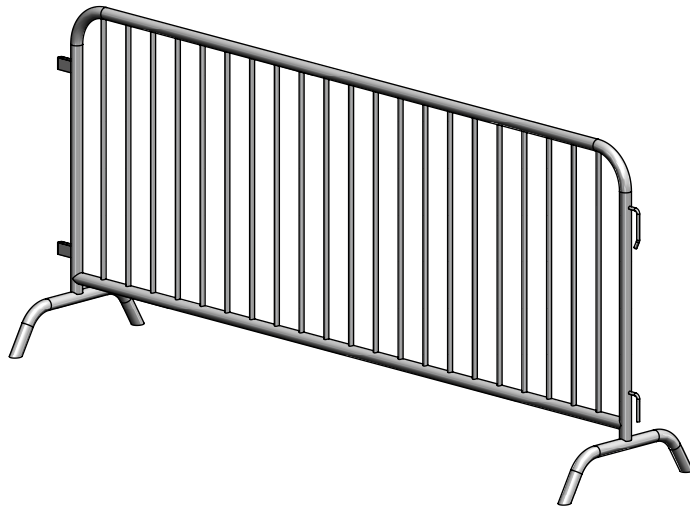

Crowd Control Barricade - Cantilever Legs

Specifications

Specifications & Details

- Heavy-duty steel barricades with interlocking feature
- Barricade measures 44"high by 8'-4"long with a 1-1/2" frame tube and 5/8" spindle diameter
- Choice of galvanized steel or color powder-coating over marine grade steel
- Cantilever feet allows for better tip over weight anchoring
- Available in blue, orange, red, white, yellow, black, green or galvanized (silver)
- Minimum order of 10 each
- Weight = 45 lbs. each

Aluminum Athletic Equipment
 1000 Enterprise Drive, Royersford, PA 19468
 Toll Free: (800) 523-5471 Fax: (610) 825-2378
www.AAEsports.com

DESCRIPTION:
Crown Control Barricade - Cantilever Legs

NOTE: Specifications		
MODEL: CCB-CL	CATEGORY: CUSTOMER	DATE: 1/23/2019
DWN. BY: TAD	CAD FILE: CCB-CL - Specs	DWG. NO. CCB-CL-C-001