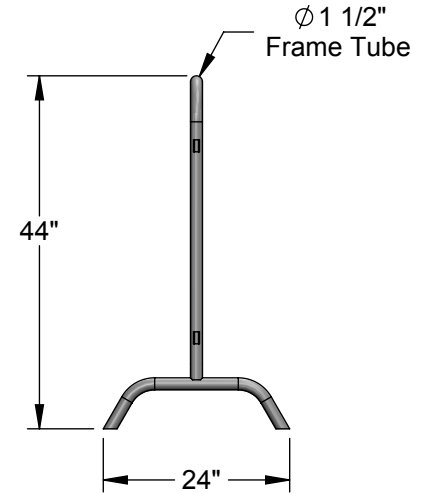

Crowd Control Barricade - Cantilever Legs

Specifications

Specifications & Details

- Heavy-duty steel barricades with interlocking feature
- Barricade measures 44"high by 8'-4"long with a 1-1/2" frame tube and 5/8" spindle diameter
- Choice of galvanized steel or color powder-coating over marine grade steel
- Cantilever feet allows for better tip over weight anchoring
- Available in blue, orange, red, white, yellow, black, green or galvanized (silver)
- Minimum order of 10 each
- Weight = 45 lbs. each

Aluminum Athletic Equipment
 1000 Enterprise Drive, Royersford, PA 19468
 Toll Free: (800) 523-5471 Fax: (610) 825-2378
www.AAEsports.com

DESCRIPTION:
Crown Control Barricade - Cantilever Legs

NOTE: Specifications		
MODEL: CCB-CL	CATEGORY: CUSTOMER	DATE: 1/23/2019
DWN. BY: TAD	CAD FILE: CCB-CL - Specs	DWG. NO. CCB-CL-C-001