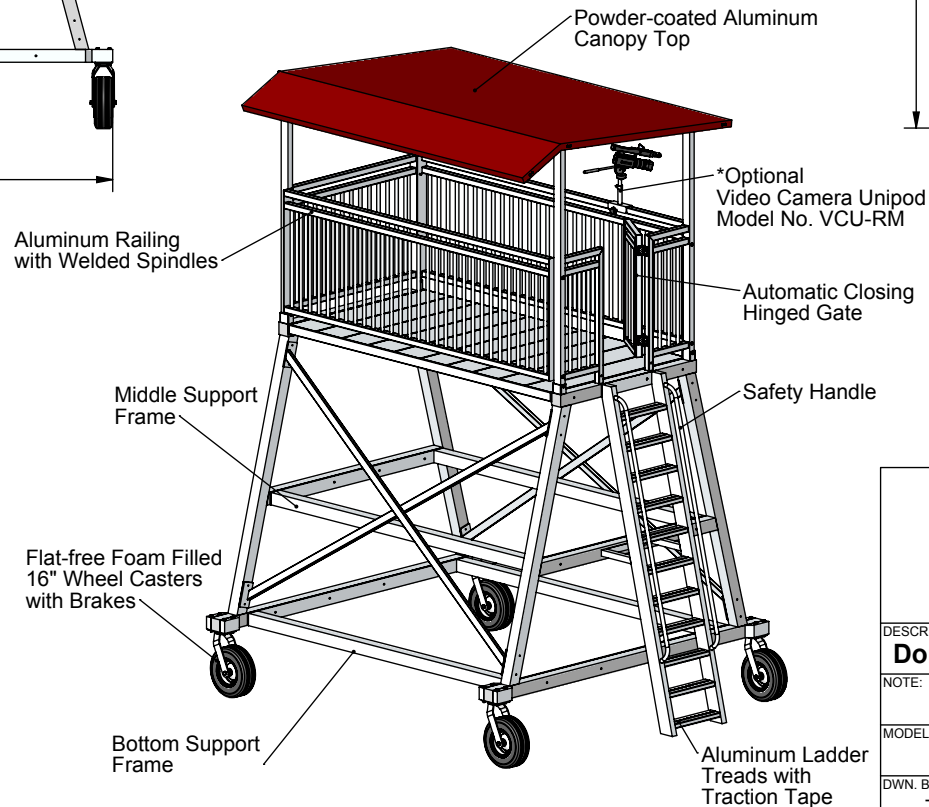

Donkey Filming Platform - 10' High Specifications

FEATURES

- Dual sided unit, allows filming from both sides of unit
- Platform Height: 10'-0"
- Filming Height: 15'-0"
- Powder-coated aluminum canopy (color of choice) with 17" overhang
- Accomodates up to 4 people
- Durable, structural, mill finish aluminum. Over 1400 weld points.
- Nominal Size: 17'-0"H x 10'W x 13'L.
- Side ladder with traction and safety handles
- Hinged access gate with automatic closing feature for added safety
- Lockable wheels (2 fixed, 2 moveable).
- Easily moved by 2 or 3 people.
- All galvanized/stainless steel hardware.
- Approximate Weight = 1,400lbs.
- Add Optional VCU-RM - Video Camera - Unipod - Rail Mounted to maximize platform space

Aluminum Athletic Equipment
 1000 Enterprise Drive, Royersford, PA 19468
 Toll Free: (800) 523-5471 Fax: (610) 825-2378
www.myAAEworld.com

DESCRIPTION:		
Donkey Filming Platform - 10' High - Specifications		
NOTE: 50 sqft Platform Area		
MODEL:	CATEGORY:	DATE:
DFP-10	CUSTOMER	1/22/15
DWN. BY:	CAD FILE:	DWG. NO.:
TAD	DFP-10 Specifications	DFP-10-C-001