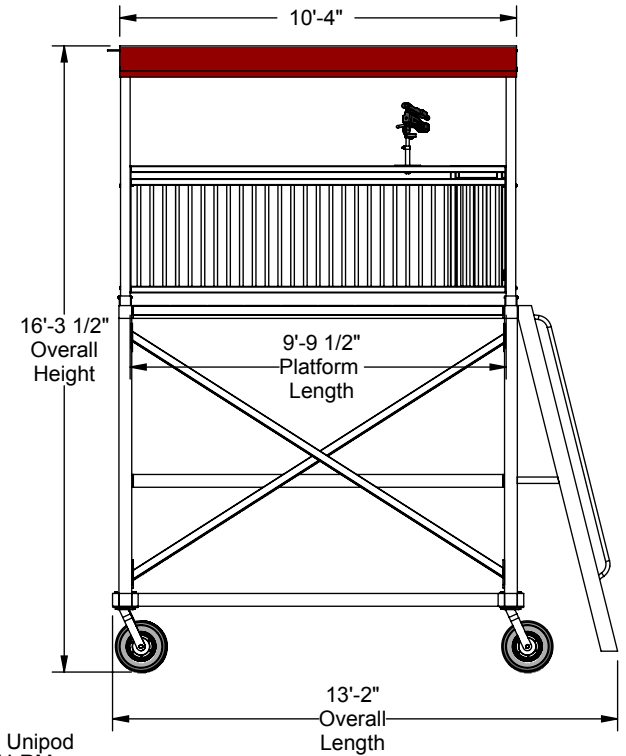

Donkey Filming Platform - 10' High Specifications

FEATURES

- Dual sided unit, allows filming from both sides of unit
- Platform Height: 10'-0"
- Filming Height: 15'-0"
- Powder-coated aluminum canopy (color of choice) with 17" overhang
- Accomodates up to 4 people
- Durable, structural, mill finish aluminum. Over 1400 weld points.
- Nominal Size: 17'-0"H x 10'W x 13'L.
- Side ladder with traction and safety handles
- Hinged access gate with automatic closing feature for added safety
- Lockable wheels (2 fixed, 2 moveable).
- Easily moved by 2 or 3 people.
- All galvanized/stainless steel hardware.
- Approximate Weight = 1,400lbs.
- Add Optional VCU-RM - Video Camera - Unipod - Rail Mounted to maximize platform space

Aluminum Athletic Equipment
 1000 Enterprise Drive, Royersford, PA 19468
 Toll Free: (800) 523-5471 Fax: (610) 825-2378
www.myAAEworld.com

DESCRIPTION:		
Donkey Filming Platform - 10' High - Specifications		
NOTE: 50 sqft Platform Area		
MODEL:	CATEGORY:	DATE:
DFP-10	CUSTOMER	1/22/15
DWN. BY:	CAD FILE:	DWG. NO.:
TAD	DFP-10 Specifications	DFP-10-C-001