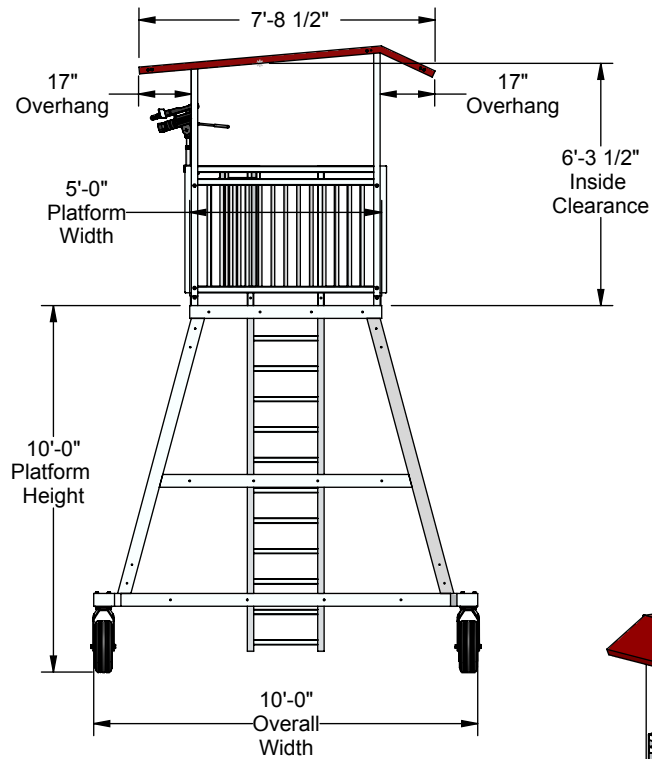

Donkey Filming Platform - 10' High Specifications

FEATURES

- Dual sided unit, allows filming from both sides of unit
- Platform Height: 10'-0"
- Filming Height: 15'-0"
- Powder-coated aluminum canopy (color of choice) with 17" overhang
- Accomodates up to 4 people
- Durable, structural, mill finish aluminum. Over 1400 weld points.
- Nominal Size: 17'-0"H x 10'W x 13'L.
- Side ladder with traction and safety handles
- Hinged access gate with automatic closing feature for added safety
- Lockable wheels (2 fixed, 2 moveable).
- Easily moved by 2 or 3 people.
- All galvanized/stainless steel hardware.
- Approximate Weight = 1,400lbs.
- Add Optional VCU-RM - Video Camera - Unipod - Rail Mounted to maximize platform space

Aluminum Athletic Equipment
 1000 Enterprise Drive, Royersford, PA 19468
 Toll Free: (800) 523-5471 Fax: (610) 825-2378
www.myAAEworld.com

DESCRIPTION:		
Donkey Filming Platform - 10' High - Specifications		
NOTE: 50 sqft Platform Area		
MODEL:	CATEGORY:	DATE:
DFP-10	CUSTOMER	1/22/15
DWN. BY:	CAD FILE:	DWG. NO.:
TAD	DFP-10 Specifications	DFP-10-C-001