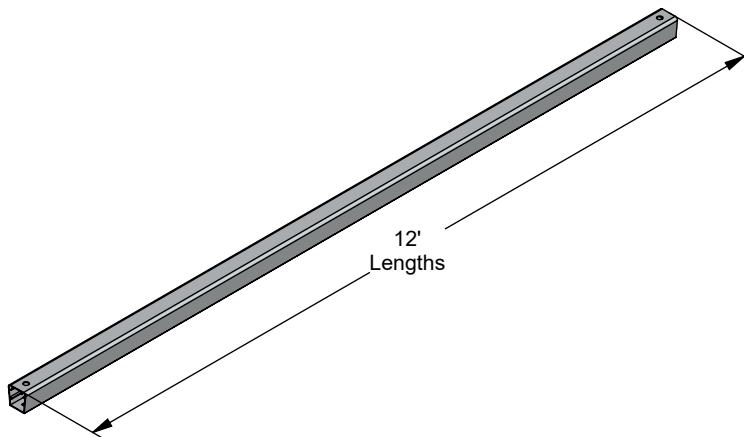

# Indoor Field Hockey Side Boards Specifications

Ø 1" Finger Holes with Rubber Grommet

Interlocking Channel Slots

Field Hockey Ball

## Notes

Units: Inches  
 Material: 6061T6 Aluminum Alloy  
 Lengths = 12' Long  
 Weight per Piece = 27 lbs.

**Aluminum Athletic Equipment**  
 1000 Enterprise Drive, Royersford, PA 19468  
 Toll Free: (800) 523-5471 Phone: (610) 825-6565  
[www.aaesports.com](http://www.aaesports.com)

DESCRIPTION:  
**Indoor Field Hockey Side Boards- Specifications**

NOTE:  
 5.71 Degree Pitch

MODEL: FIH-SB	CATEGORY: CUSTOMER	ITEM #: Model ID	DATE: 4/2/14
------------------	-----------------------	---------------------	-----------------