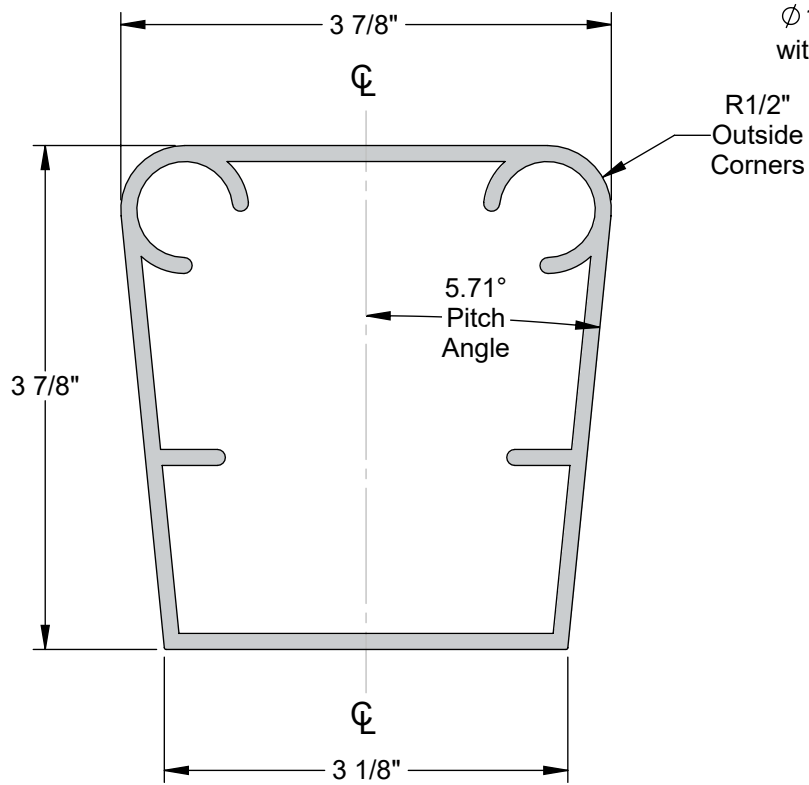

# AAE Model No. FIH-SB Indoor Field Hockey Side Boards

**Aluminum Athletic Equipment**  
1000 Enterprise Drive, Royersford, PA 19468  
Toll Free: (800) 523-5471 Fax: (610) 825-2378  
[www.AAEsports.com](http://www.AAEsports.com)

# Indoor Field Hockey Side Boards Specifications

Ø 1" Finger Holes with Rubber Grommet

Interlocking Channel Slots

Field Hockey Ball

## Notes

Units: Inches  
 Material: 6061T6 Aluminum Alloy  
 Lengths = 12' Long  
 Weight per Piece = 27 lbs.

**Aluminum Athletic Equipment**  
 1000 Enterprise Drive, Royersford, PA 19468  
 Toll Free: (800) 523-5471 Phone: (610) 825-6565  
[www.aaesports.com](http://www.aaesports.com)

DESCRIPTION:  
**Indoor Field Hockey Side Boards- Specifications**

NOTE:  
 5.71 Degree Pitch

MODEL: FIH-SB	CATEGORY: CUSTOMER	ITEM #: Model ID	DATE: 4/2/14
------------------	-----------------------	---------------------	-----------------