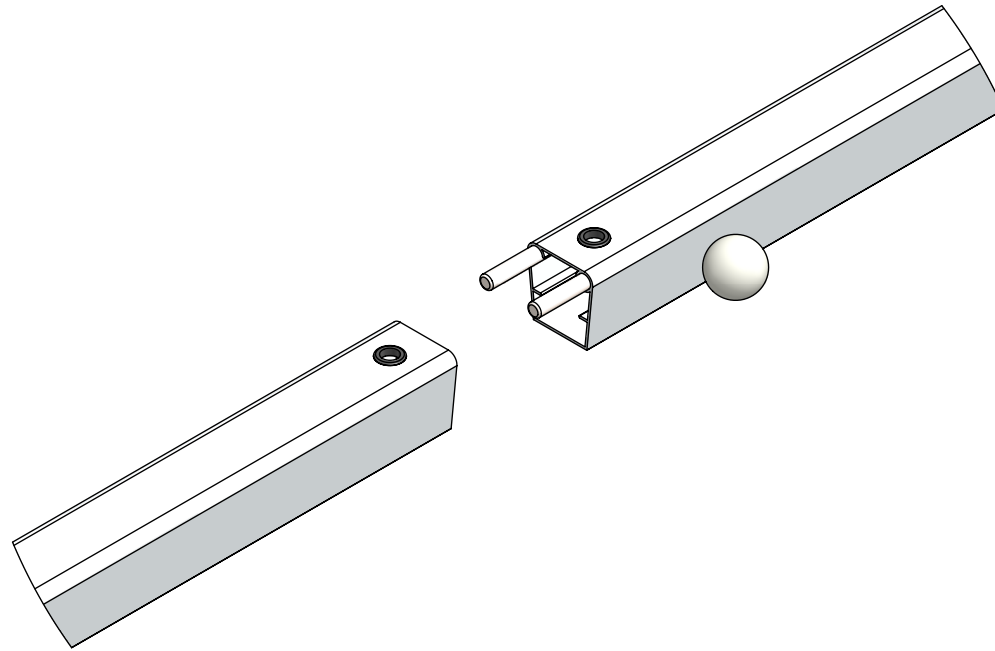

# AAE Model No. FIH-SB Indoor Field Hockey Side Boards

**Aluminum Athletic Equipment**  
1000 Enterprise Drive, Royersford, PA 19468  
Toll Free: (800) 523-5471 Fax: (610) 825-2378  
[www.AAEsports.com](http://www.AAEsports.com)

# Indoor Field Hockey Side Boards Specifications

Ø 1" Finger Holes with Rubber Grommet

Interlocking Channel Slots

Field Hockey Ball

## Notes

Units: Inches  
 Material: 6061T6 Aluminum Alloy  
 Lengths = 12' Long  
 Weight per Piece = 27 lbs.

**Aluminum Athletic Equipment**  
 1000 Enterprise Drive, Royersford, PA 19468  
 Toll Free: (800) 523-5471 Phone: (610) 825-6565  
[www.aaesports.com](http://www.aaesports.com)

DESCRIPTION:  
**Indoor Field Hockey Side Boards- Specifications**

NOTE:  
 5.71 Degree Pitch

MODEL: FIH-SB	CATEGORY: CUSTOMER	ITEM #: Model ID	DATE: 4/2/14
------------------	-----------------------	---------------------	-----------------