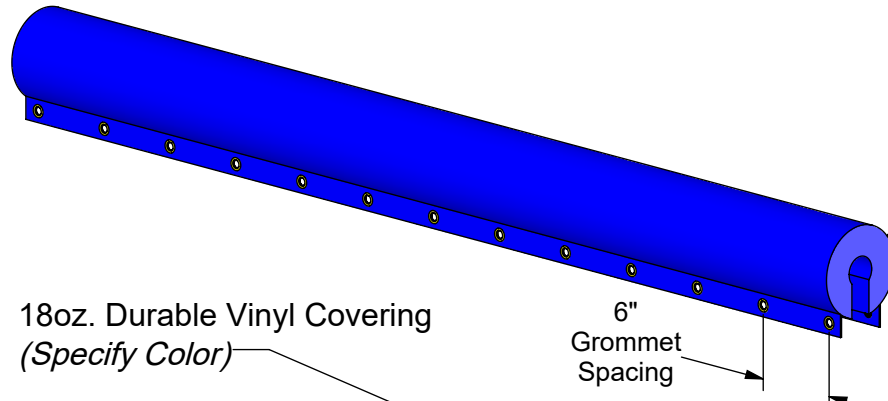

# FP2.5R - Fence Rail Pad - 2-1/2"ID

## Specifications

2" Thick pad for maximum protection fits over rails up to 2-1/2" in diameter

18oz. Durable Vinyl Covering (Specify Color)

6" Grommet Spacing

Available in (6' & 8') Lengths

**Aluminum Athletic Equipment**  
 1000 Enterprise Drive, Royersford, PA 19468  
 Toll Free: (800) 523-5471 Fax: (610) 825-2378  
[www.AAEsports.com](http://www.AAEsports.com)

DESCRIPTION:		
<b>Chain Link Fence Top Rail Padding</b>		
NOTE: Specifications		
MODEL:	CATEGORY:	DATE:
FP2.5R	<b>CUSTOMER</b>	1/21/2021
DWN. BY:	CAD FILE:	DWG. NO.:
CED	FP2.5R - Fence Pad Specifications	FP2.5R-C-001