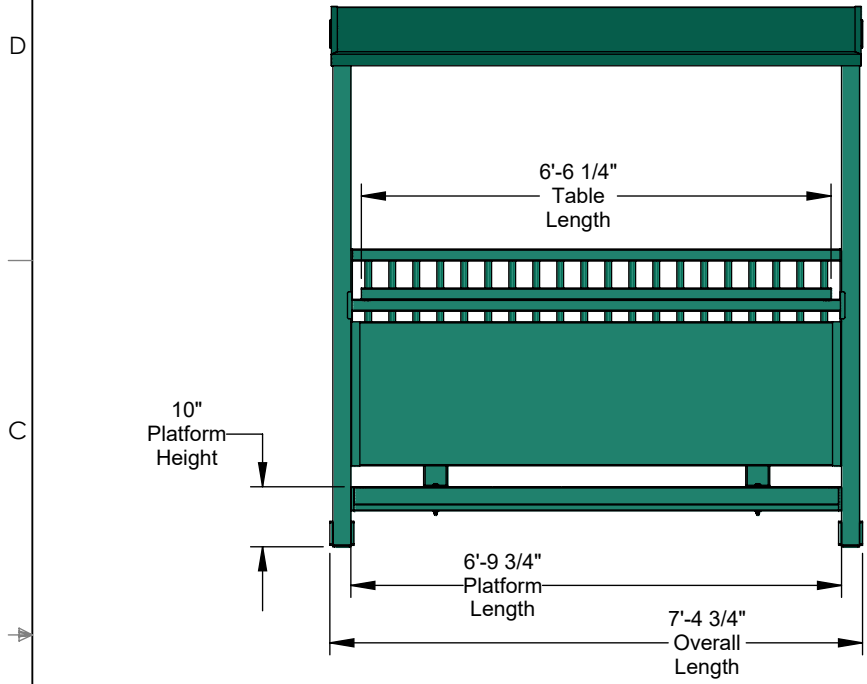

GCSS-7.5 - 7'-6" Golf Course Starter's Stand Specifications

Aluminum Athletic Equipment
 1000 Enterprise Drive, Royersford, PA 19468
 Toll Free: (800) 523-5471 Fax: (610) 825-2378
www.AAEsports.com

DESCRIPTION:		
Golf Course Starter's Stand - Specifications		
NOTE: Nominal 7'-6" Length		
MODEL:	CATEGORY:	DATE:
GCSS-7.5	CUSTOMER	10/21/2021
DWN. BY:	CAD FILE:	DWG. NO.:
CED	GCSS-7.5 - Specifications	GCSS-7.5-C-001