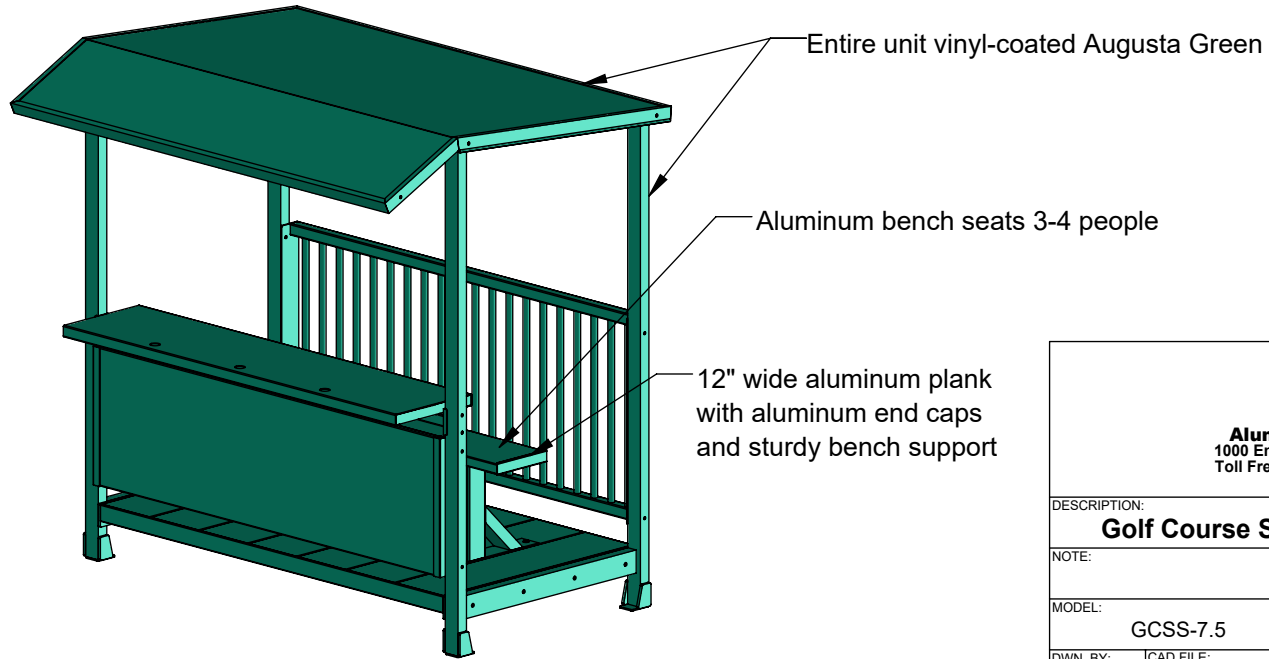

GCSS-7.5 - 7'-6" Golf Course Starter's Stand Specifications

Aluminum Athletic Equipment
 1000 Enterprise Drive, Royersford, PA 19468
 Toll Free: (800) 523-5471 Fax: (610) 825-2378
www.AAEsports.com

DESCRIPTION:		
Golf Course Starter's Stand - Specifications		
NOTE: Nominal 7'-6" Length		
MODEL:	CATEGORY:	DATE:
GCSS-7.5	CUSTOMER	10/21/2021
DWN. BY:	CAD FILE:	DWG. NO.:
CED	GCSS-7.5 - Specifications	GCSS-7.5-C-001