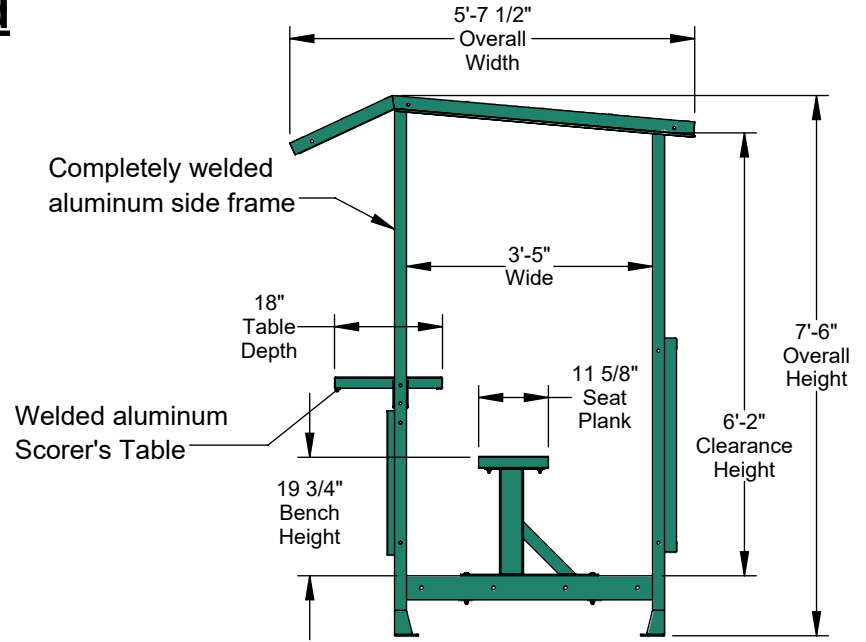

GCSS-7.5 - 7'-6" Golf Course Starter's Stand Specifications

Aluminum Athletic Equipment
 1000 Enterprise Drive, Royersford, PA 19468
 Toll Free: (800) 523-5471 Fax: (610) 825-2378
www.AAEsports.com

DESCRIPTION:		
Golf Course Starter's Stand - Specifications		
NOTE: Nominal 7'-6" Length		
MODEL:	CATEGORY:	DATE:
GCSS-7.5	CUSTOMER	10/21/2021
DWN. BY:	CAD FILE:	DWG. NO.:
CED	GCSS-7.5 - Specifications	GCSS-7.5-C-001