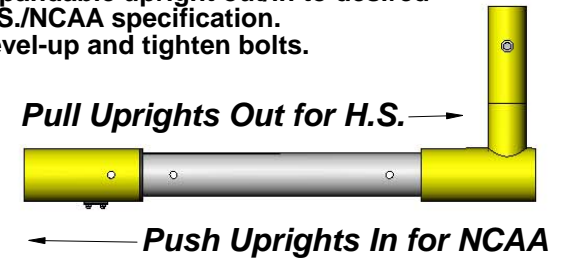

DESCRIPTION HEG - Hinged Expandable 6' Offset Football Goal - Specifications			
NOTE: HS 23'-4"/NCAA 18'-6" - Expandable Goal			
MODEL: HEG	CATEGORY: CUSTOMER	DATE: 3/5/05	10/28/02
DWN. BY: TAD	CAD FILE: HEG - Specifications	DWG. NO.:	HEG-6-L-C-001

ESG or HEG- Expandable Offset Football Goals

H.S. & NCAA - Adjusting Uprights

Inverted View

*** Always check that the anti-rotation device is in good operating condition before removing bolts!!!**

Step No. 1 - Adjusting Uprights

- Loosen and remove two bolts for NCAA or four bolts for H.S., then pull/push the expandable upright out/in to desired H.S./NCAA specification.
- Level-up and tighten bolts.

Step No. 2 - Assembling Cover for H.S.