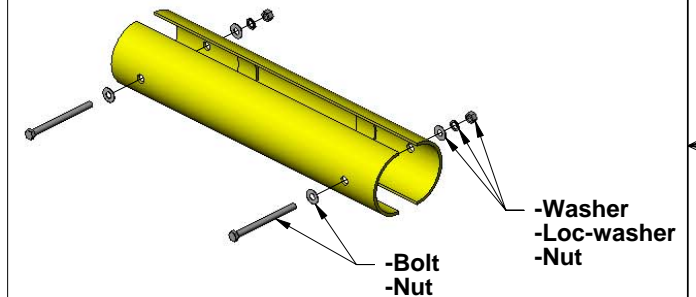

Aluminum Athletic Equipment
1000 Enterprise Drive, Royersford, PA 19468
Toll Free: (800) 523-5471 Phone: (610) 825-6565
www.aaesports.com

DESCRIPTION			
ESG or HEG - Expandable Offset Football Goals Adjusting Uprights			
NOTE: HS 23'-4"/NCAA 18'-6" - Expandable Goal			
MODEL:	HEG/ESG	CATEGORY:	CUSTOMER
DWN. BY:	TAD	DATE:	10/28/02
CAD FILE:	HEG/ESG - Adjusting Uprights	DWG. NO.	HEG/ESG-L-C-006