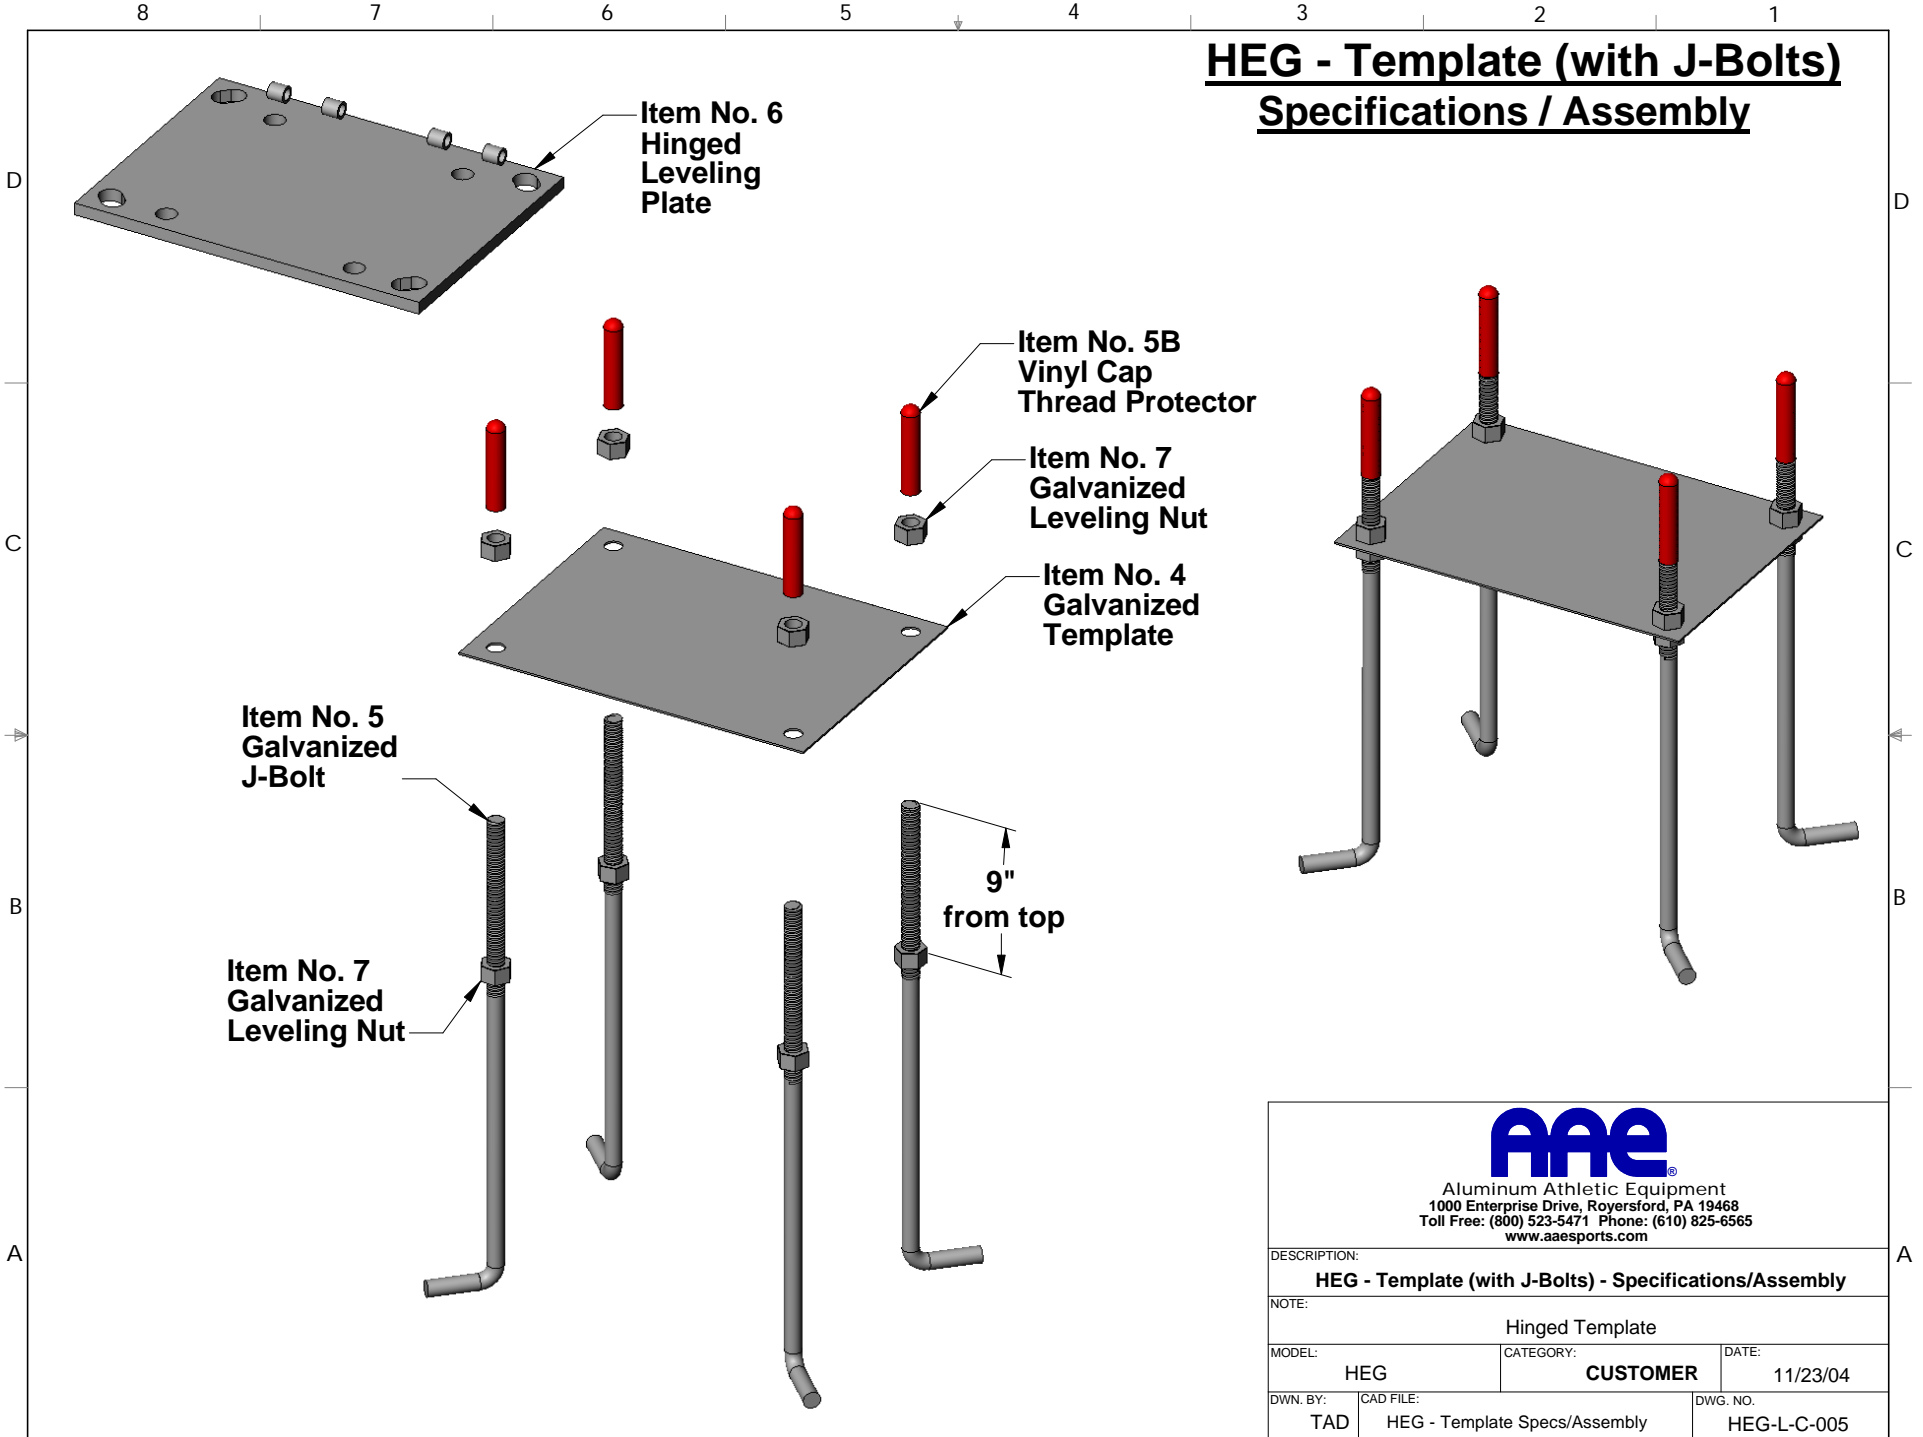

HEG - Template (with J-Bolts) Specifications / Assembly

Aluminum Athletic Equipment
1000 Enterprise Drive, Royersford, PA 19468
Toll Free: (800) 523-5471 Phone: (610) 825-6565
www.aaesports.com

DESCRIPTION: HEG - Template (with J-Bolts) - Specifications/Assembly		
NOTE: Hinged Template		
MODEL: HEG	CATEGORY: CUSTOMER	DATE: 11/23/04
DWN. BY: TAD	CAD FILE: HEG - Template Specs/Assembly	DWG. NO. HEG-L-C-005