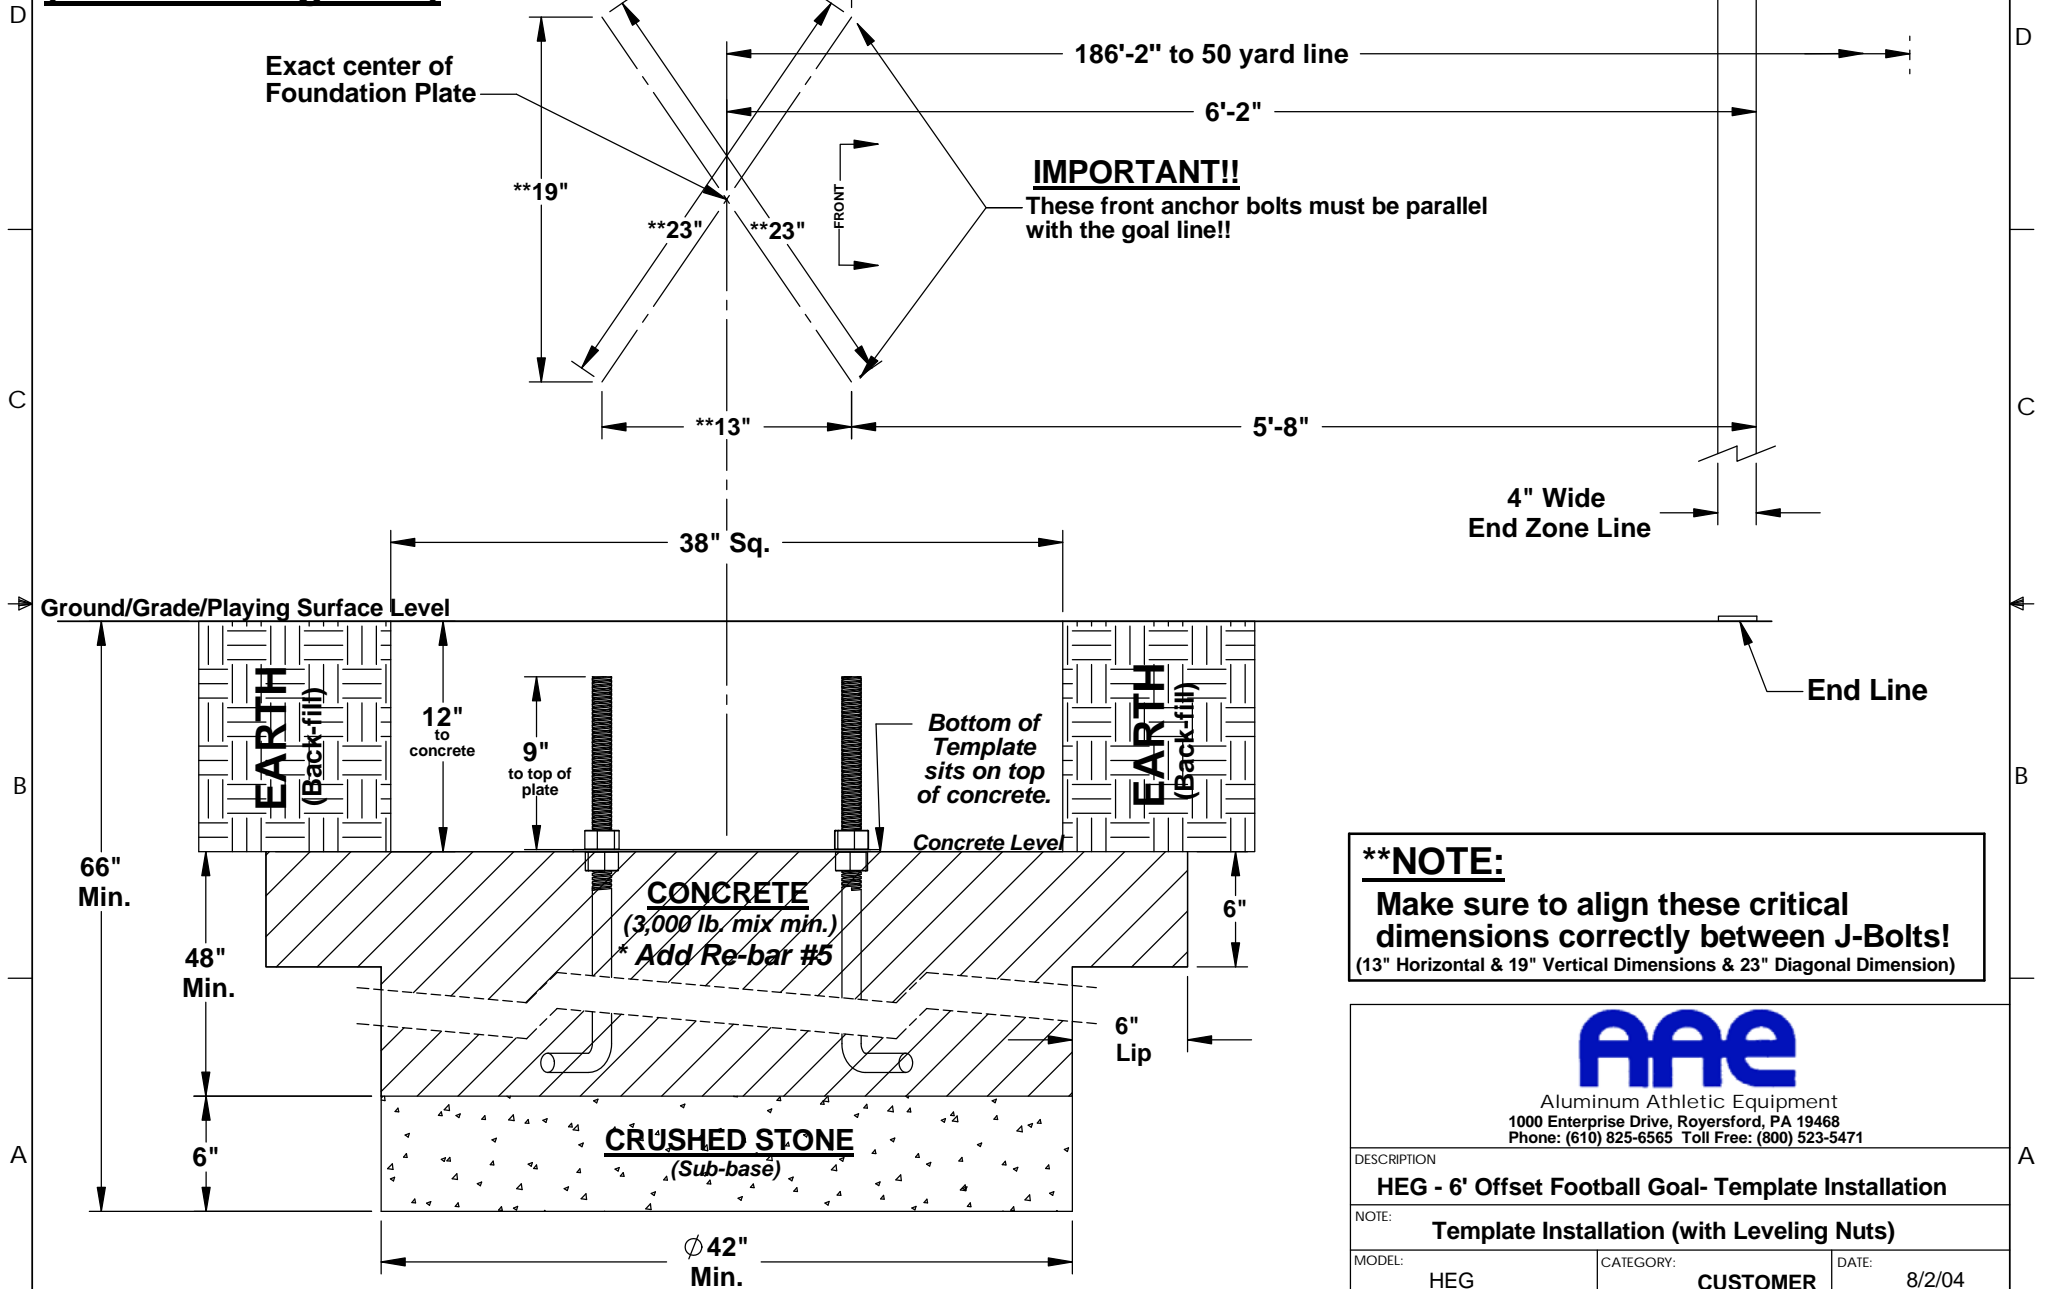

DESCRIPTION			
ESG or HEG - Expandable Offset Football Goals Adjusting Uprights			
NOTE: HS 23'-4"/NCAA 18'-6" - Expandable Goal			
MODEL:	HEG/ESG	CATEGORY:	CUSTOMER
DWN. BY:	TAD	DATE:	10/28/02
CAD FILE:	HEG/ESG - Adjusting Uprights	DWG. NO.	HEG/ESG-L-C-006

HEG - 6' Offset Football Goal (Hinged Expandable)

Template Installation (with Leveling Nuts)

****NOTE:**
 Make sure to align these critical dimensions correctly between J-Bolts!
 (13" Horizontal & 19" Vertical Dimensions & 23" Diagonal Dimension)