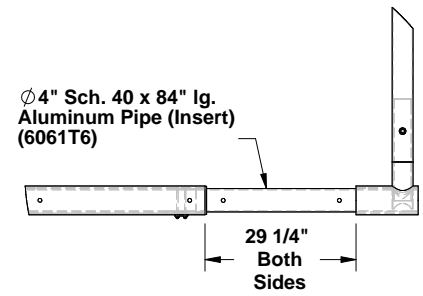

HEG- Hinged Expandable 6' Offset Football Goal

H.S. & NCAA Specifications

AAE
Aluminum Athletic Equipment
1000 Enterprise Drive, Royersford, PA 19468
Toll Free: (800) 523-5471 Phone: (610) 825-6565
www.aaesports.com

DESCRIPTION HEG - Hinged Expandable 6' Offset Football Goal - Specifications			
NOTE: HS 23'-4"/NCAA 18'-6" - Expandable Goal			
MODEL: HEG	CATEGORY: CUSTOMER	DATE: 3/5/05	10/28/02
DWN. BY: TAD	CAD FILE: HEG - Specifications	DWG. NO.:	HEG-6-L-C-001