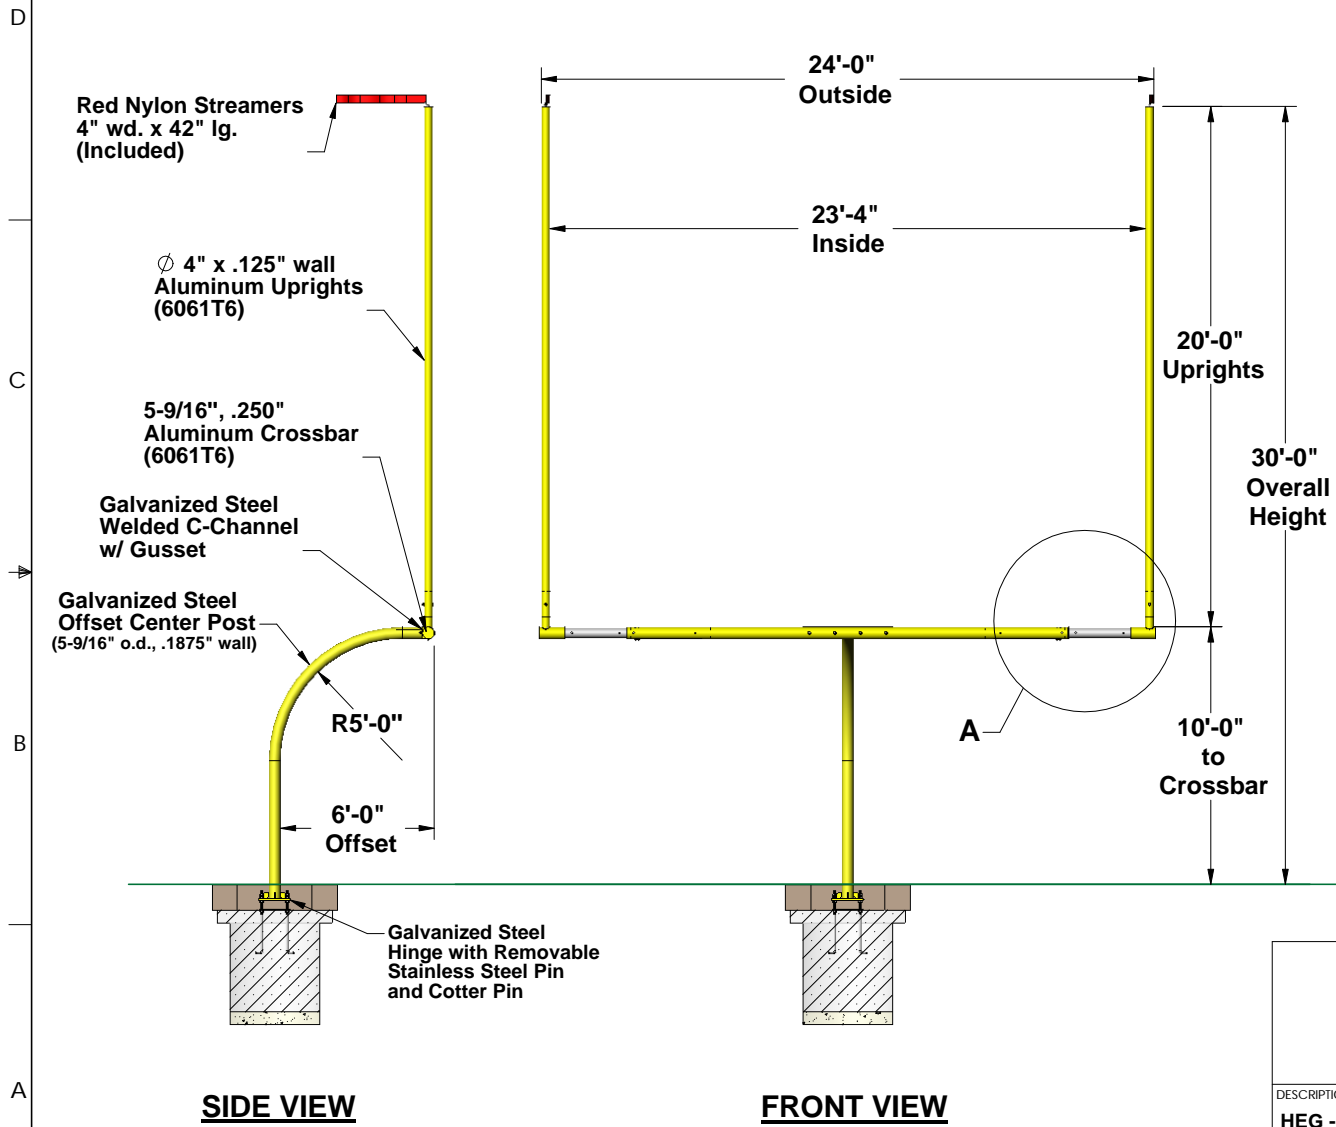

HEG- Hinged Expandable 6' Offset Football Goal

H.S. & NCAA Specifications

AAE
Aluminum Athletic Equipment
1000 Enterprise Drive, Royersford, PA 19468
Toll Free: (800) 523-5471 Phone: (610) 825-6565
www.aaesports.com

DESCRIPTION HEG - Hinged Expandable 6' Offset Football Goal - Specifications			
NOTE: HS 23'-4"/NCAA 18'-6" - Expandable Goal			
MODEL: HEG	CATEGORY: CUSTOMER	DATE: 3/5/05	10/28/02
DWN. BY: TAD	CAD FILE: HEG - Specifications	DWG. NO.:	HEG-6-L-C-001