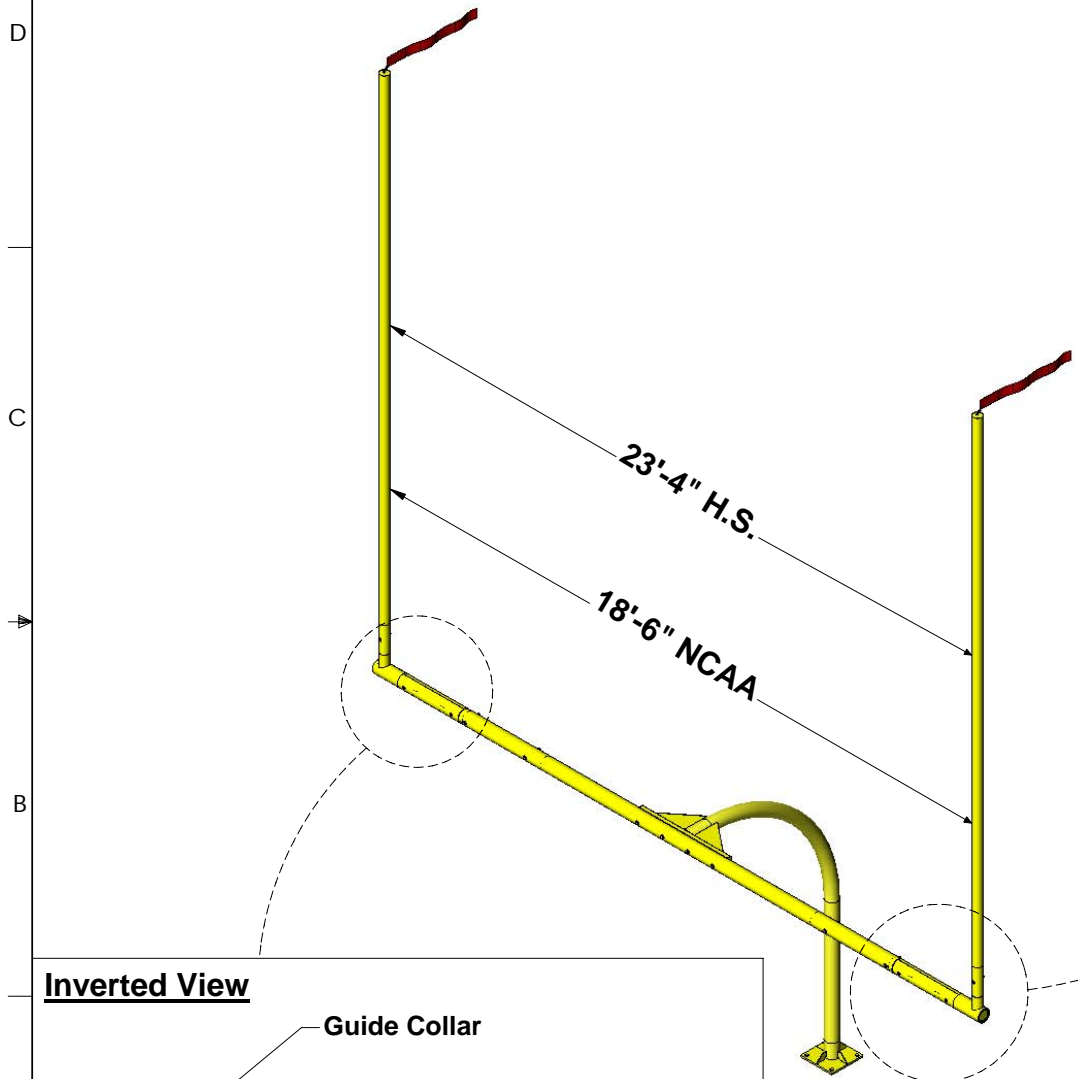

ESG or HEG- Expandable Offset Football Goals

H.S. & NCAA - Adjusting Uprights

Inverted View