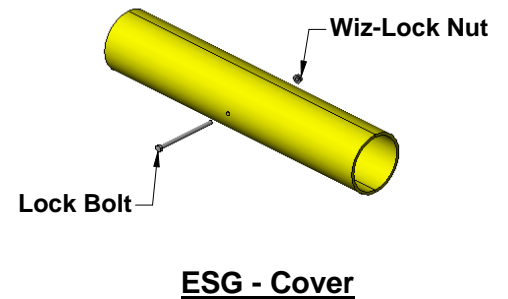

HEG- Hinged Expandable 6' Offset Football Goal

H.S. & NCAA Specifications

AAE
Aluminum Athletic Equipment
1000 Enterprise Drive, Royersford, PA 19468
Toll Free: (800) 523-5471 Phone: (610) 825-6565
www.aaesports.com

DESCRIPTION HEG - Hinged Expandable 6' Offset Football Goal - Specifications			
NOTE: HS 23'-4"/NCAA 18'-6" - Expandable Goal			
MODEL: HEG	CATEGORY: CUSTOMER	DATE: 3/5/05	10/28/02
DWN. BY: TAD	CAD FILE: HEG - Specifications	DWG. NO.:	HEG-6-L-C-001

ESG or HEG- Expandable Offset Football Goals

H.S. & NCAA - Adjusting Uprights

Inverted View

*** Always check that the anti-rotation device is in good operating condition before removing bolts!!!**

Step No. 1 - Adjusting Uprights