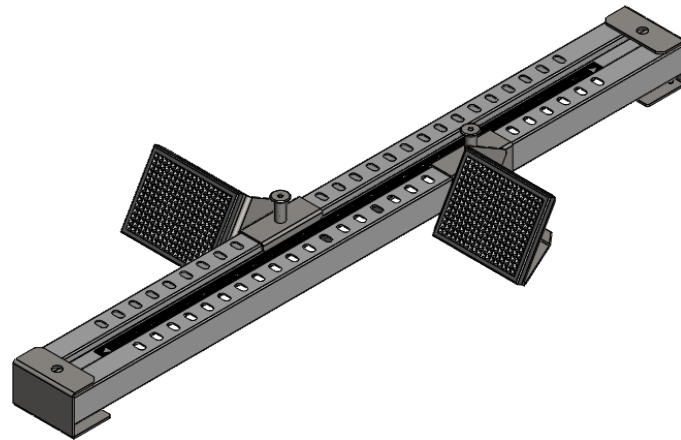

AAE Model No. MACH-1

Aluminum Athletic Equipment
1000 Enterprise Drive, Royersford, PA 19468
Toll Free: (800) 523-5471 Fax: (610) 825-2378
www.AAEsports.com

MACH-1 Specifications

3/8" pyramid spikes
(for extra traction at
3 locations)

MACH-1 Fixed Pedals
100% Stainless Steel

Adjustable Knob
& Slider
100% Stainless Steel

28 Different
Pedal Positions

MACH-1 Rail Base
100% Stainless Steel

Rubber Pads w/
Pyramid Recessed Grip
(allows for fastest take-off
the blocks)

DESCRIPTION		
MACH-1 - Specifications		
NOTE: Rail and Pedal Specifications		
MODEL: MACH-1	CATEGORY: CUSTOMER	DATE: 12/13/01
DRAWN BY: TAD	CAD FILE: MACH-1 Specifications	DWG. NO. MACH-1-C-001