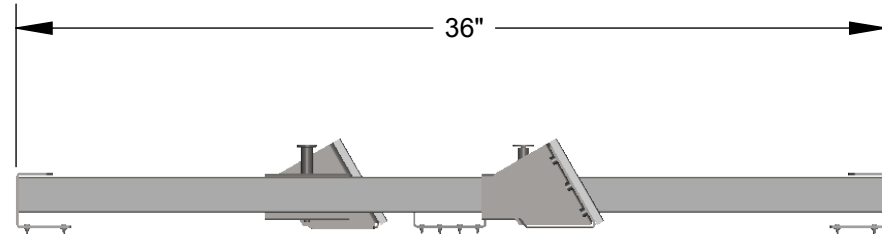

MACH-1 Specifications

3/8" pyramid spikes
(for extra traction at
3 locations)