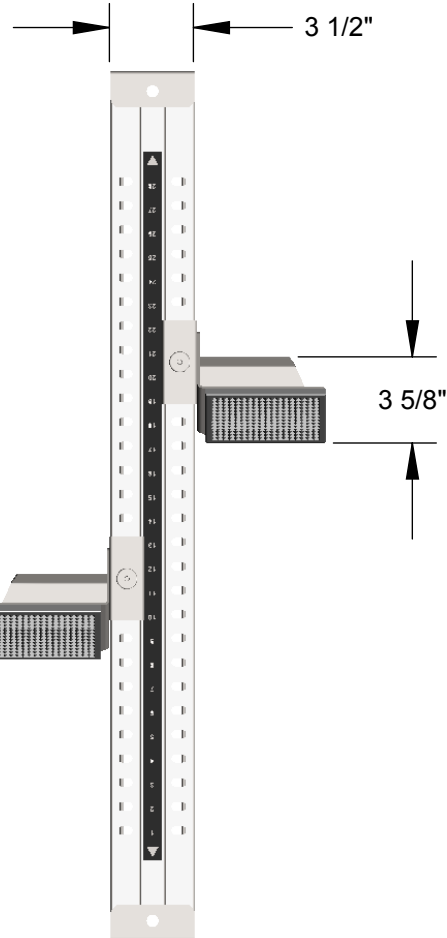

AAE Model No. MACH-1

Aluminum Athletic Equipment
1000 Enterprise Drive, Royersford, PA 19468
Toll Free: (800) 523-5471 Fax: (610) 825-2378
www.AAEsports.com

MACH-1 Specifications

3/8" pyramid spikes
(for extra traction at
3 locations)

MACH-1 Fixed Pedals
100% Stainless Steel

Adjustable Knob
& Slider
100% Stainless Steel

28 Different
Pedal Positions

MACH-1 Rail Base
100% Stainless Steel

Rubber Pads w/
Pyramid Recessed Grip
(allows for fastest take-off
the blocks)

DESCRIPTION		
MACH-1 - Specifications		
NOTE: Rail and Pedal Specifications		
MODEL: MACH-1	CATEGORY: CUSTOMER	DATE: 12/13/01
DRAWN BY: TAD	CAD FILE: MACH-1 Specifications	DWG. NO. MACH-1-C-001