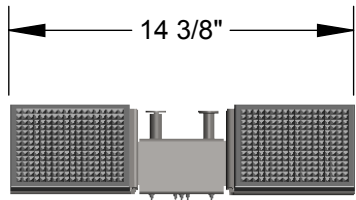

MACH-1 Specifications

3/8" pyramid spikes
(for extra traction at
3 locations)