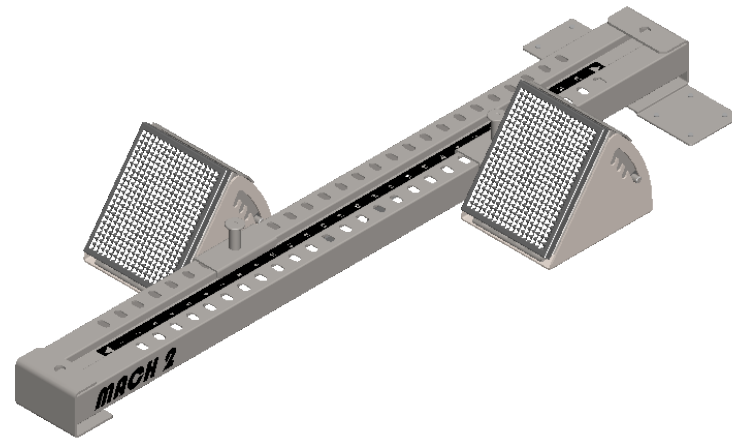

AAE Model No. MACH-2

Aluminum Athletic Equipment
1000 Enterprise Drive, Royersford, PA 19468
Toll Free: (800) 523-5471 Fax: (610) 825-2378
www.AAEsports.com

MACH-2 Specifications

3/8" pyramid spikes
(for extra traction at
3 locations)

Rubber Pads w/
Pyramid Recessed Grip
(allows for fastest take-off
the blocks)

Traction Plate w/
3/8" Pyramid Spikes

28 Different
Pedal Positions

Adjustable Knob
& Slider
100% Stainless Steel

MACH-2 Pedal
(4 Adjustable Angles)

MACH-2 Rail Base
100% Stainless Steel

***Lifetime Manufacturers Warranty
(* 1 year limited warranty on pads)**

 Aluminum Athletic Equipment 1000 Enterprise Drive, Royersford, PA 19468 Toll Free: (800) 523-5471 Fax: (610) 825-2378 www.AAEsports.com			
DESCRIPTION			
MACH-2 - Specifications			
NOTE: Stainless Steel Base & Pedal Details			
MODEL:	MACH-2	CATEGORY:	CUSTOMER
		DATE:	12/12/01
DRAWN BY:	TAD	CAD FILE:	MACH-2 Specifications
		DWG. NO.:	MACH-2-C-001