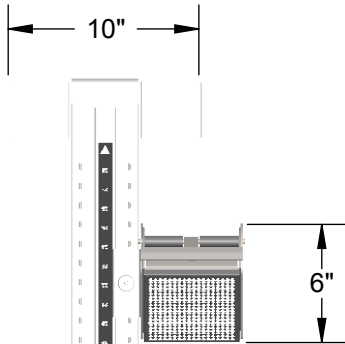

Rubber Pads w/
Pyramid Recessed Grip
(allows for fastest take-off
the blocks)

Traction Plate w/
3/8" Pyramid Spikes

28 Different
Pedal Positions

Adjustable Knob
& Slider
100% Stainless Steel

MACH-2 Pedal
(4 Adjustable Angles)

MACH-2 Rail Base
100% Stainless Steel

***Lifetime Manufacturers Warranty
(* 1 year limited warranty on pads)**

 Aluminum Athletic Equipment 1000 Enterprise Drive, Royersford, PA 19468 Toll Free: (800) 523-5471 Fax: (610) 825-2378 www.AAEsports.com			
DESCRIPTION			
MACH-2 - Specifications			
NOTE: Stainless Steel Base & Pedal Details			
MODEL:	MACH-2	CATEGORY:	CUSTOMER
		DATE:	12/12/01
DRAWN BY:	TAD	CAD FILE:	MACH-2 Specifications
		DWG. NO.:	MACH-2-C-001