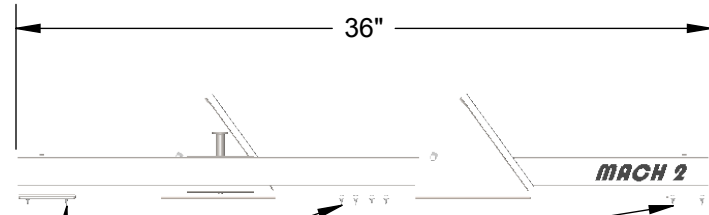

MACH-2 Specifications

3/8" pyramid spikes
(for extra traction at
3 locations)