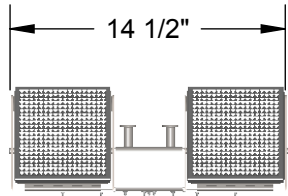

MACH-2 Specifications

3/8" pyramid spikes
(for extra traction at
3 locations)