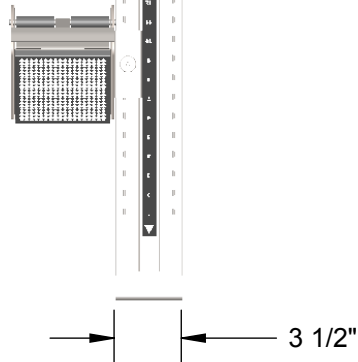

***Lifetime Manufacturers Warranty
(* 1 year limited warranty on pads)**

  Aluminum Athletic Equipment 1000 Enterprise Drive, Royersford, PA 19468 Toll Free: (800) 523-5471 Fax: (610) 825-2378 www.AAEsports.com			
DESCRIPTION			
MACH-2 - Specifications			
NOTE: Stainless Steel Base & Pedal Details			
MODEL:	MACH-2	CATEGORY:	CUSTOMER
		DATE:	12/12/01
DRAWN BY:	TAD	CAD FILE:	MACH-2 Specifications
		DWG. NO.:	MACH-2-C-001