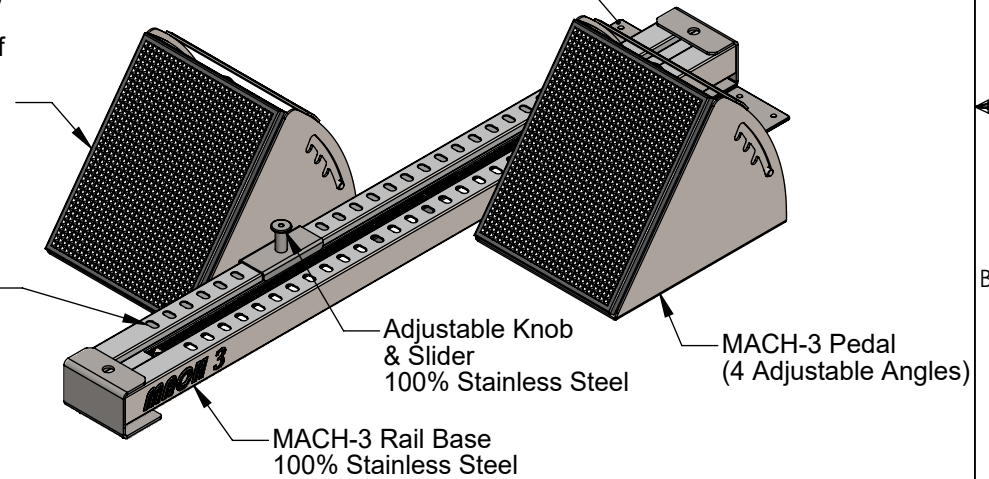

# MACH-3 Specifications

3/8" pyramid spikes  
(for extra traction at  
3 locations)

(8" x 10") Rubber Pads w/  
Pyramid Recessed Grip  
(allows for fastest take-off  
the blocks)

28 Different  
Pedal Positions

Traction Plate w/  
3/8" Pyramid Spikes

Adjustable Knob  
& Slider  
100% Stainless Steel

MACH-3 Pedal  
(4 Adjustable Angles)

MACH-3 Rail Base  
100% Stainless Steel

**Aluminum Athletic Equipment**  
1000 Enterprise Drive, Royersford, PA 19468  
Toll Free: (800) 523-5471 Fax: (610) 825-2378  
[www.AAEsports.com](http://www.AAEsports.com)