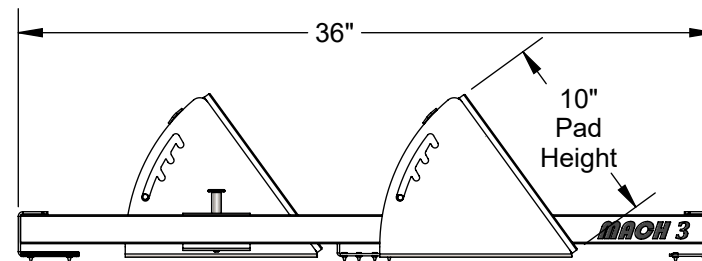

# MACH-3 Specifications

3/8" pyramid spikes  
(for extra traction at  
3 locations)

(8" x 10") Rubber Pads w/  
Pyramid Recessed Grip  
(allows for fastest take-off  
the blocks)

28 Different  
Pedal Positions