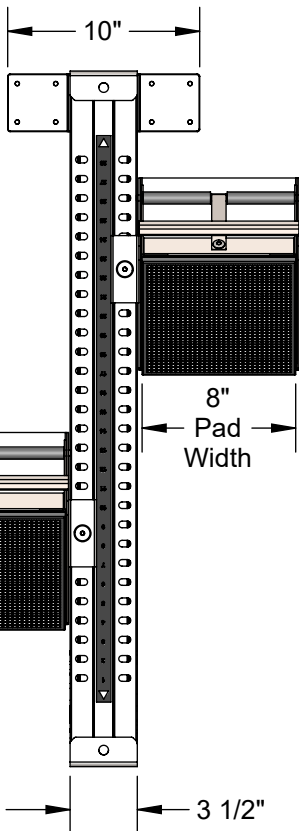

# MACH-3 Specifications

3/8" pyramid spikes  
(for extra traction at  
3 locations)

(8" x 10") Rubber Pads w/  
Pyramid Recessed Grip  
(allows for fastest take-off  
the blocks)

28 Different  
Pedal Positions

Traction Plate w/  
3/8" Pyramid Spikes

Adjustable Knob  
& Slider  
100% Stainless Steel

MACH-3 Pedal  
(4 Adjustable Angles)

MACH-3 Rail Base  
100% Stainless Steel

**Aluminum Athletic Equipment**  
1000 Enterprise Drive, Royersford, PA 19468  
Toll Free: (800) 523-5471 Fax: (610) 825-2378  
[www.AAEsports.com](http://www.AAEsports.com)

DESCRIPTION			
<b>MACH-3 - Specifications</b>			
NOTE: Stainless Steel Base & Pedal Details			
MODEL:	MACH-3	CATEGORY:	CUSTOMER
		DATE:	05/16/2022
DRAWN BY:	CED	CAD FILE:	MACH-3 Specifications
		DWG. NO.:	MACH-3-C-001