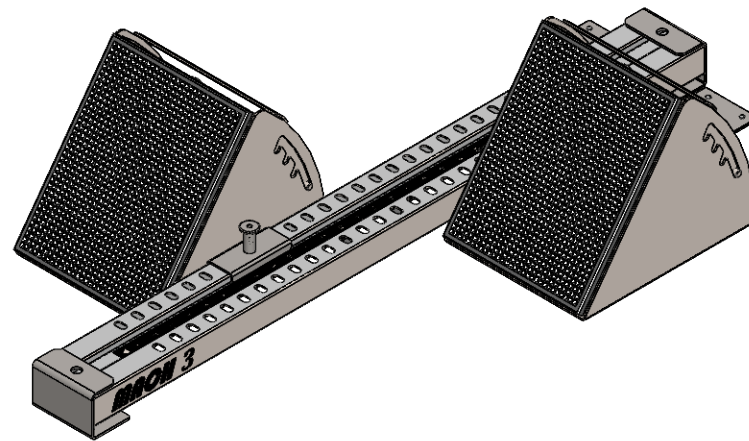

AAE Model No. MACH-3

Aluminum Athletic Equipment
1000 Enterprise Drive, Royersford, PA 19468
Toll Free: (800) 523-5471 Fax: (610) 825-2378
www.AAEsports.com