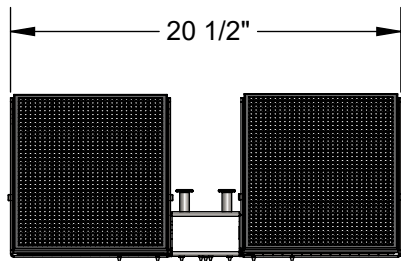

# MACH-3 Specifications

3/8" pyramid spikes  
(for extra traction at  
3 locations)

(8" x 10") Rubber Pads w/  
Pyramid Recessed Grip  
(allows for fastest take-off  
the blocks)

28 Different  
Pedal Positions

Traction Plate w/  
3/8" Pyramid Spikes

Adjustable Knob  
& Slider  
100% Stainless Steel

MACH-3 Pedal  
(4 Adjustable Angles)

MACH-3 Rail Base  
100% Stainless Steel

**Aluminum Athletic Equipment**  
1000 Enterprise Drive, Royersford, PA 19468  
Toll Free: (800) 523-5471 Fax: (610) 825-2378  
[www.AAEsports.com](http://www.AAEsports.com)