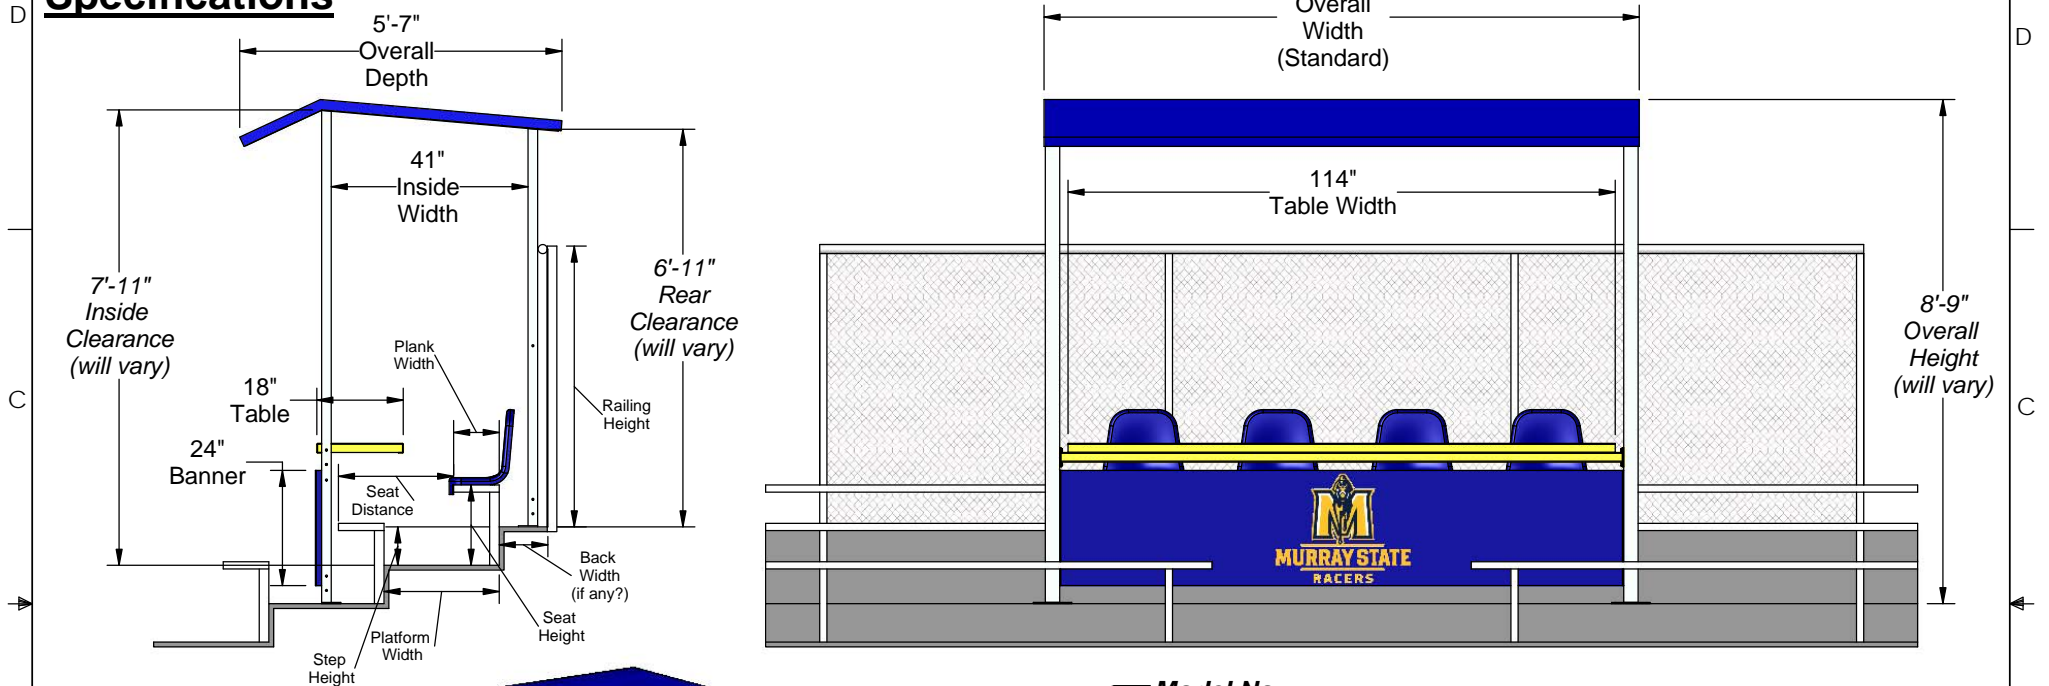

# PCS - Platform Canopy Structure with Table & Front Banner Specifications

**Model No. PCS-TABLE**  
Powder-coated aluminum scorer's table (specify color)

**Model No. PCS-CUSTOM**  
Custom aluminum structure frame and powder-coated aluminum canopy (specify color)

DESCRIPTION: <b>PCS - Platform Canopy Structure - Specifications</b>		
NOTE: Optional Table & Banner Shown		
MODEL: PCS-CUSTOM	CATEGORY: <b>CUSTOMER</b>	DATE: 5/23/2017
DWN. BY: TAD	CAD FILE: PCS-CUSTOM - Specifications	DWG. NO. PCS-C-001