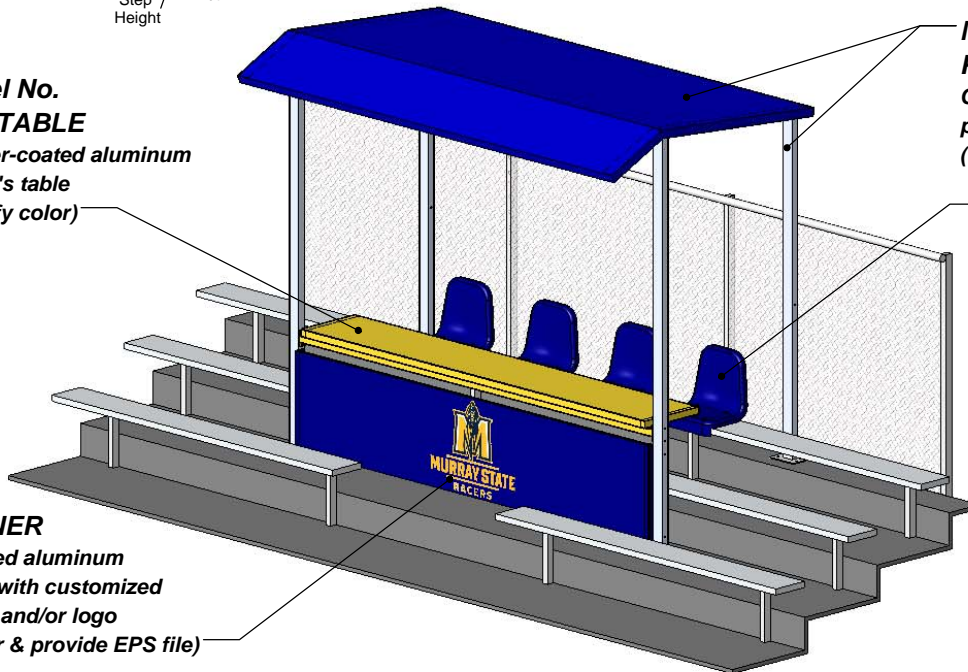

# PCS - Platform Canopy Structure with Table & Front Banner Specifications

**Model No. PCS-TABLE**  
Powder-coated aluminum scorer's table (specify color)

**Model No. PCS-CUSTOM**  
Custom aluminum structure frame and powder-coated aluminum canopy (specify color)

**Model No. PCS-SS**  
Contoured stadium seat (specify color)

**Model No. PCS-BANNER**  
Powder-coated aluminum front banner with customized school name and/or logo (specify color & provide EPS file)

Aluminum Athletic Equipment  
1000 Enterprise Drive, Royersford, PA 19468  
Toll Free: (800) 523-5471 Fax: (610) 825-2378  
www.aaesports.com

DESCRIPTION: <b>PCS - Platform Canopy Structure - Specifications</b>		
NOTE: Optional Table & Banner Shown		
MODEL: PCS-CUSTOM	CATEGORY: <b>CUSTOMER</b>	DATE: 5/23/2017
DWN. BY: TAD	CAD FILE: PCS-CUSTOM - Specifications	DWG. NO. PCS-C-001