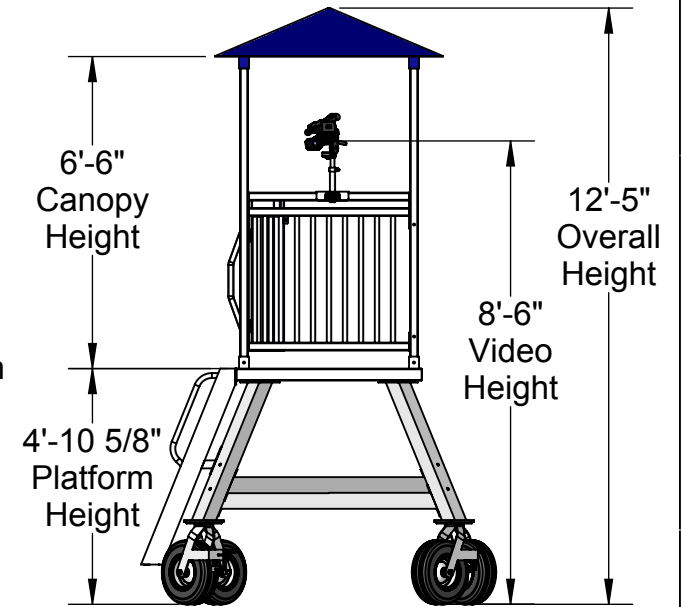

Aluminum Athletic Equipment
 1000 Enterprise Drive, Royersford, PA 19468
 Toll Free: (800) 523-5471 Fax: (610) 825-2378
www.AAEsports.com

DESCRIPTION:		
PMT-8 - Specifications		
NOTE: Portable Multi-Purpose Tower with 8'-6" Video Height		
MODEL:	CATEGORY:	DATE:
PMT-8	CUSTOMER	09/28/11
DWN. BY:	CAD FILE:	DWG. NO.:
ARP	PMT-8 Packet	PMT-8-C-001