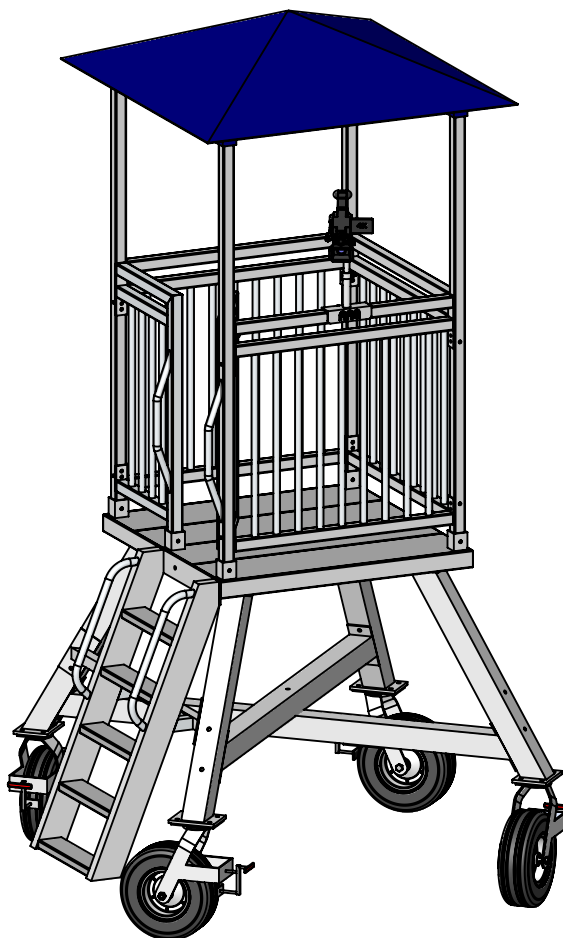

AAE Model No. PMT-8 8' High Portable Multi-Purpose Tower

Aluminum Athletic Equipment
1000 Enterprise Drive, Royersford, PA 19468
Toll Free: (800) 523-5471 Fax: (610) 825-2378
www.AAEsports.com

PMT-8 - Portable Multi-Purpose Tower Specifications

D

C

B

A

D

C

B

A

Aluminum Athletic Equipment
 1000 Enterprise Drive, Royersford, PA 19468
 Toll Free: (800) 523-5471 Fax: (610) 825-2378
www.AAEsports.com

DESCRIPTION:		
PMT-8 - Specifications		
NOTE: Portable Multi-Purpose Tower with 8'-6" Video Height		
MODEL:	CATEGORY:	DATE:
PMT-8	CUSTOMER	09/28/11
DWN. BY:	CAD FILE:	DWG. NO.:
ARP	PMT-8 Packet	PMT-8-C-001