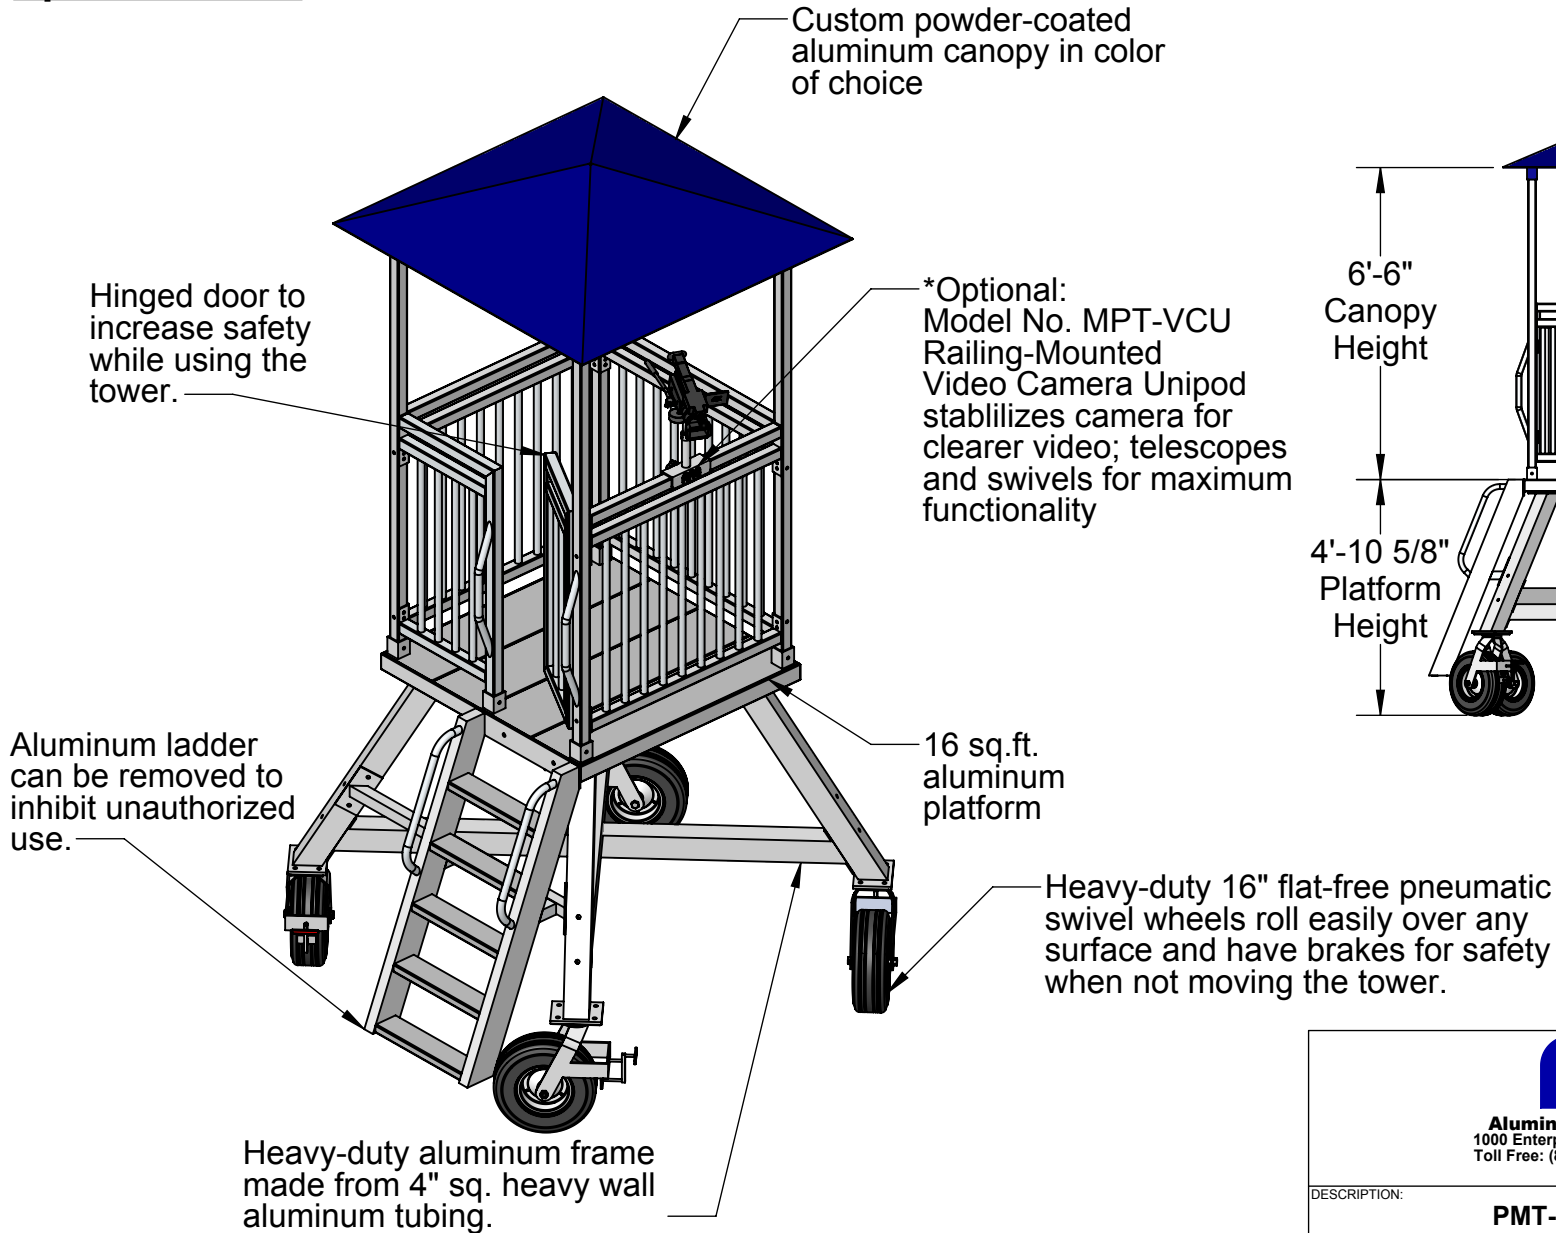

D

C

B

A

D

C

B

A

Aluminum Athletic Equipment
 1000 Enterprise Drive, Royersford, PA 19468
 Toll Free: (800) 523-5471 Fax: (610) 825-2378
www.AAEsports.com

DESCRIPTION:		
PMT-8 - Specifications		
NOTE: Portable Multi-Purpose Tower with 8'-6" Video Height		
MODEL:	CATEGORY:	DATE:
PMT-8	CUSTOMER	09/28/11
DWN. BY:	CAD FILE:	DWG. NO.:
ARP	PMT-8 Packet	PMT-8-C-001