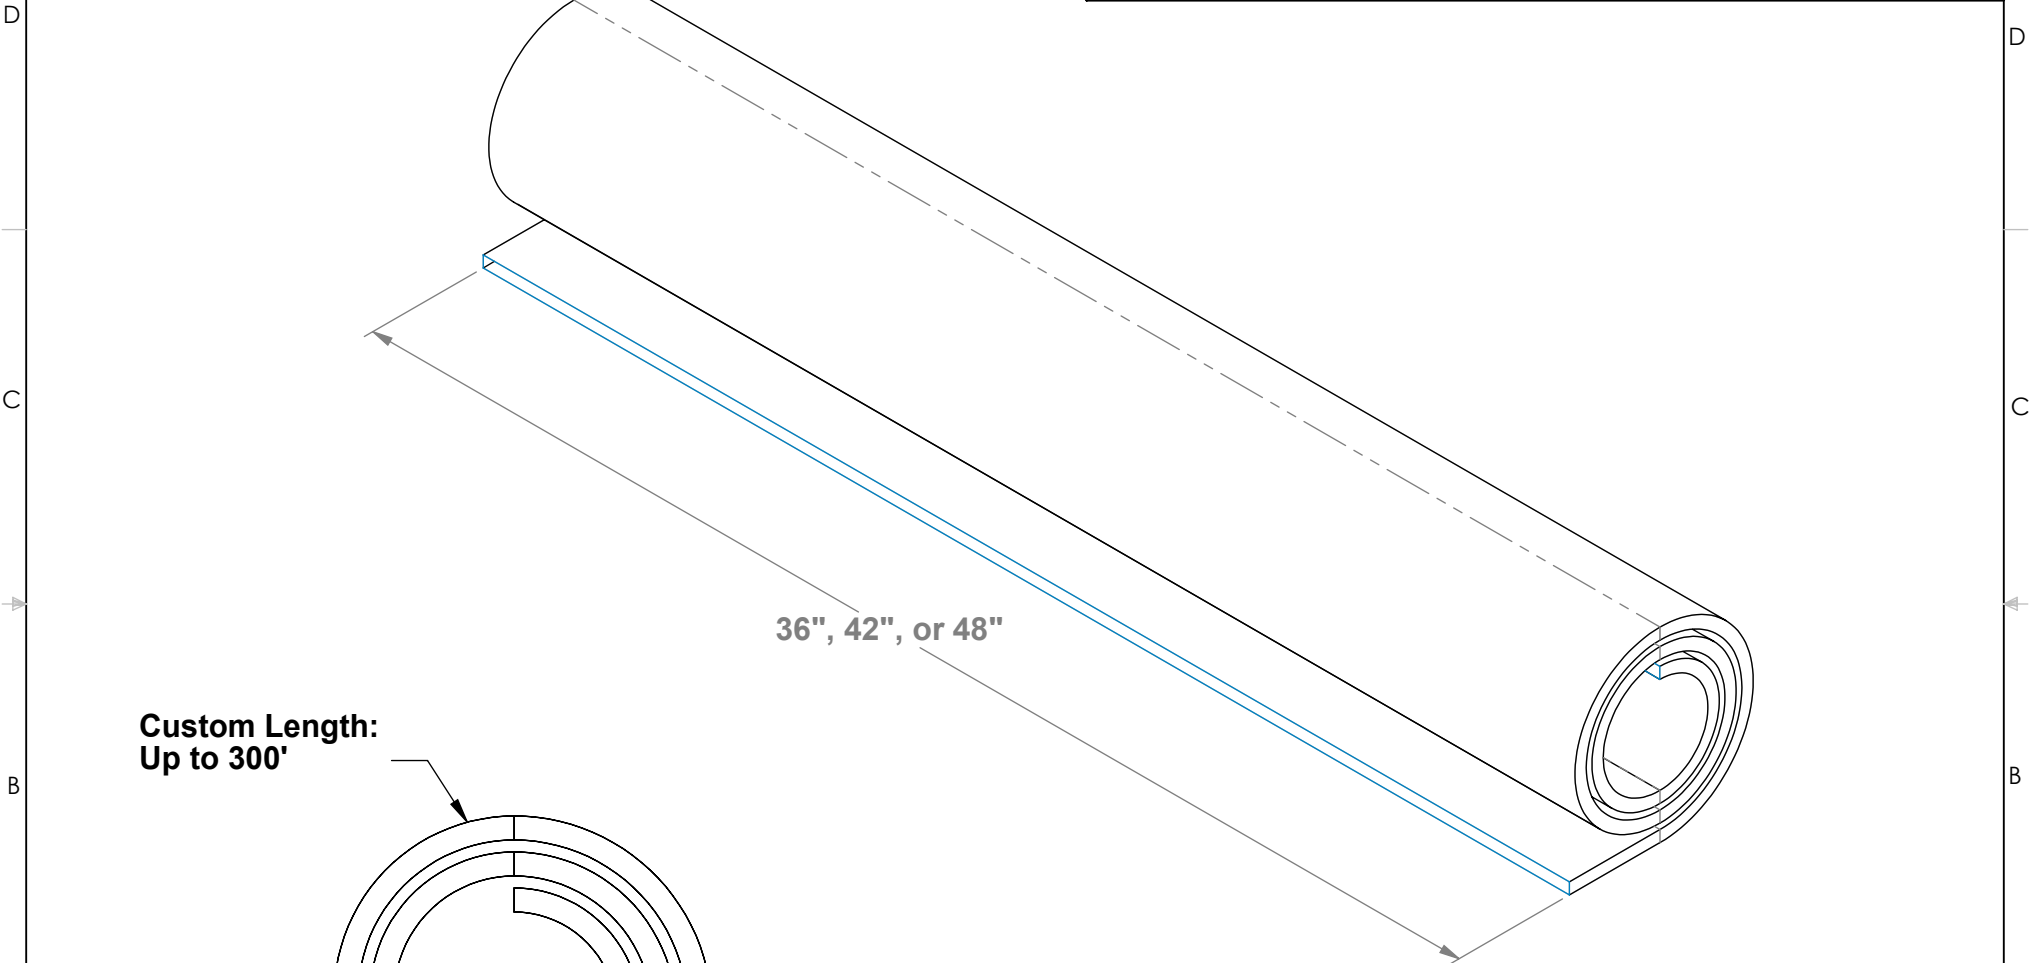

Portable Runway Surfaces Specifications

Note:

- Thickness: 6mm (1/4"); 8mm (5/16"); 10mm (3/8"); 12mm (1/2")
- Widths: 36"; 42"; 48"
- Lengths: Up to 300'

**Custom Length:
Up to 300'**

6,8,10, or 12mm

 Aluminum Athletic Equipment 1000 Enterprise Drive, Royersford, PA 19468 Toll Free: (800) 523-5471 Fax: (610) 825-2378 www.AAEsports.com		
DESCRIPTION		
PRS - Portable Runway Surfaces (6,8,10,12mm)		
NOTE: Custom Lengths		
MODEL: PRS	CATEGORY: CUSTOMER	DATE: 11/17/03
DWN. BY: TAD	CAD FILE: PRS - Specifications	DWG. NO. PRS-C-001