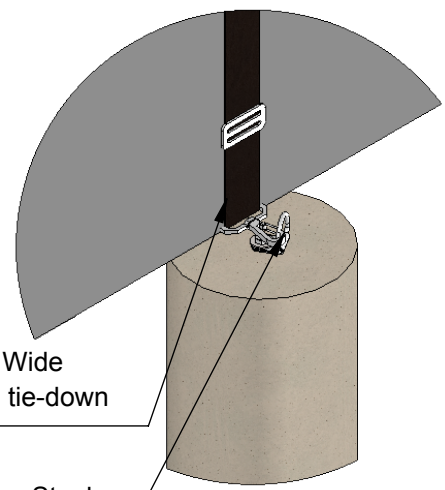

PV-ANCHOR - Pole Vault Anchor System

D

C

B

A

40'-0" Long x 2" Wide Straps, clamp to tie-down ring and tighten

All Stainless Steel Hardware

DETAIL A
SCALE 1 : 8

Clip straps to buckle and pull to tighten strap firmly

DETAIL B
SCALE 1 : 24

Aluminum Athletic Equipment
1000 Enterprise Drive, Royersford, PA 19468
Toll Free: (800) 523-5471 Fax: (610) 825-2378
www.AAEsports.com