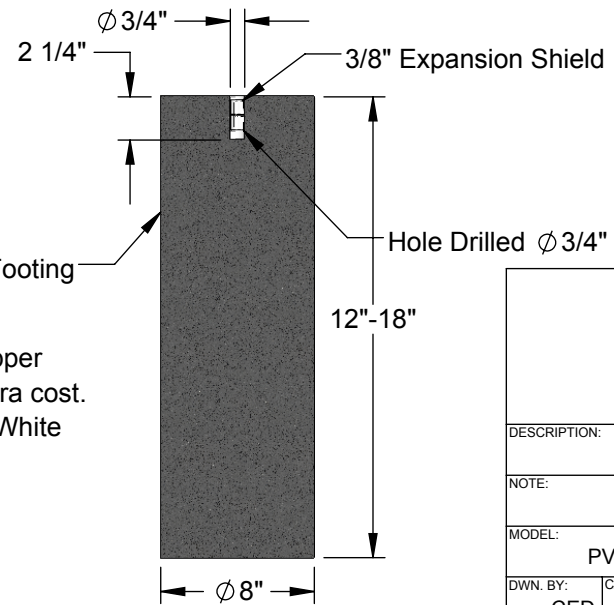

PV-ANCHOR - Pole Vault Anchor System

D

C

B

A

40'-0" Long x 2" Wide Straps, clamp to tie-down ring and tighten

All Stainless Steel Hardware

DETAIL A
SCALE 1 : 8

Clip straps to buckle and pull to tighten strap firmly

DETAIL B
SCALE 1 : 24

Aluminum Athletic Equipment
1000 Enterprise Drive, Royersford, PA 19468
Toll Free: (800) 523-5471 Fax: (610) 825-2378
www.AAEsports.com