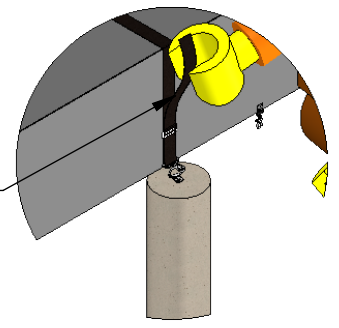

PV-ANCHOR - Pole Vault Anchor System

D

C

B

A

40'-0" Long x 2" Wide Straps, clamp to tie-down ring and tighten

All Stainless Steel Hardware

DETAIL A
SCALE 1 : 8

Clip straps to buckle and pull to tighten strap firmly

DETAIL B
SCALE 1 : 24

Aluminum Athletic Equipment
1000 Enterprise Drive, Royersford, PA 19468
Toll Free: (800) 523-5471 Fax: (610) 825-2378
www.AAEsports.com