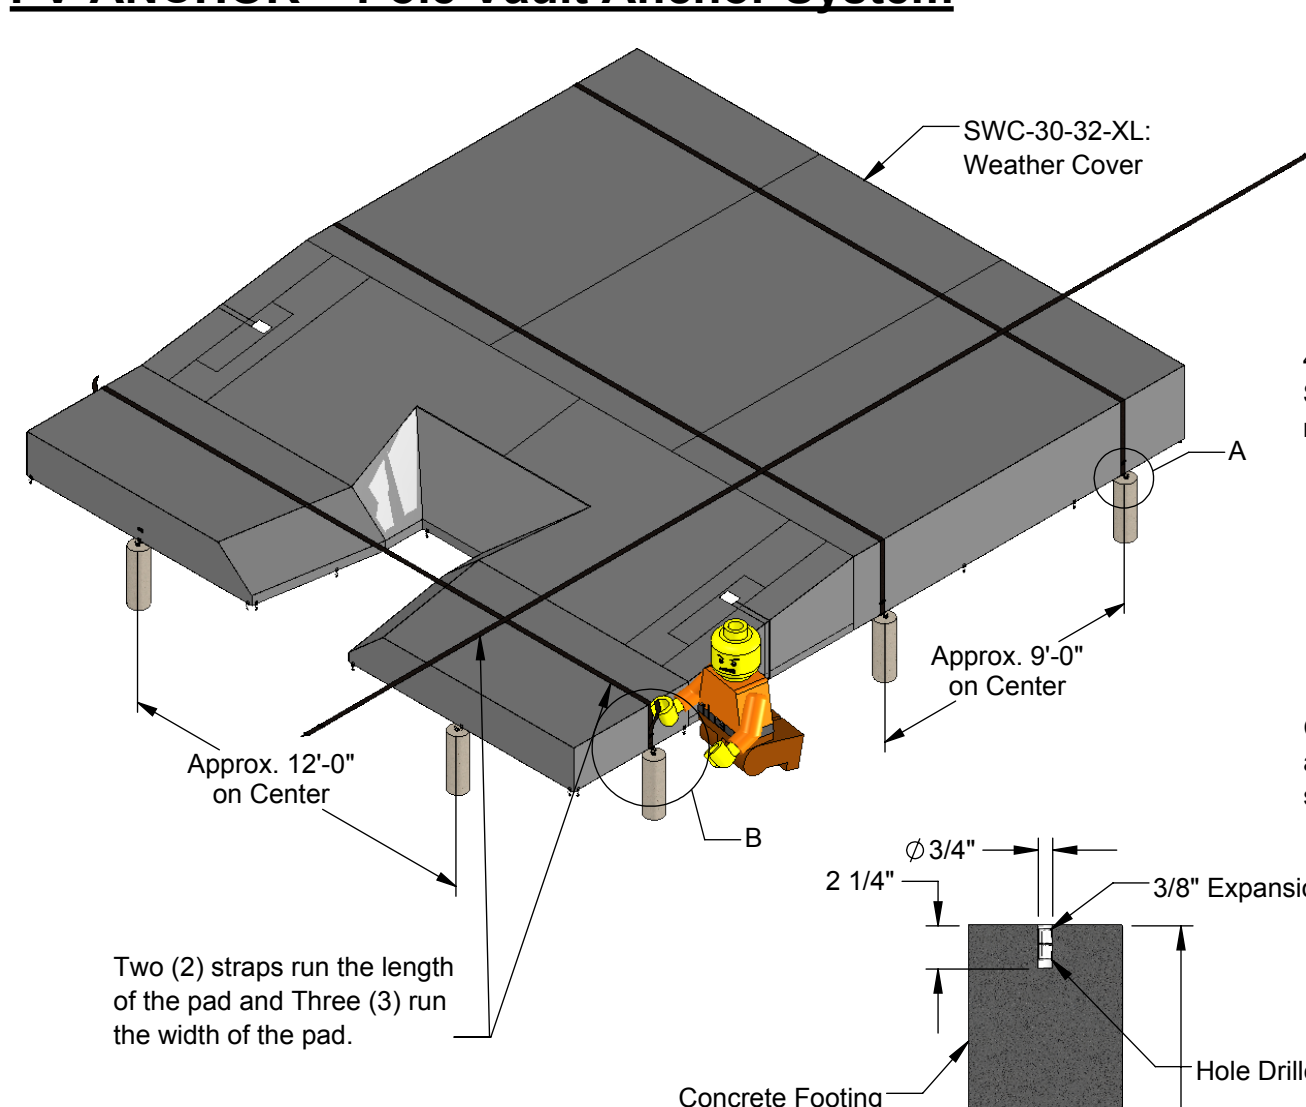

PV-ANCHOR - Pole Vault Anchor System

D

C

B

A

40'-0" Long x 2" Wide Straps, clamp to tie-down ring and tighten

All Stainless Steel Hardware

DETAIL A
SCALE 1 : 8

Clip straps to buckle and pull to tighten strap firmly

DETAIL B
SCALE 1 : 24

Aluminum Athletic Equipment
1000 Enterprise Drive, Royersford, PA 19468
Toll Free: (800) 523-5471 Fax: (610) 825-2378
www.AAEsports.com

DESCRIPTION:		
PV-ANCHOR		
NOTE: Pole Vault Anchor System		
MODEL: PV-ANCHOR	CATEGORY: CUSTOMER	DATE: 4/4/2018
DWN. BY: CED	CAD FILE: PV-ANCHOR SYSTEM	DWG. NO. PV-ANCHOR-C-001

6

5

4

3

2

1