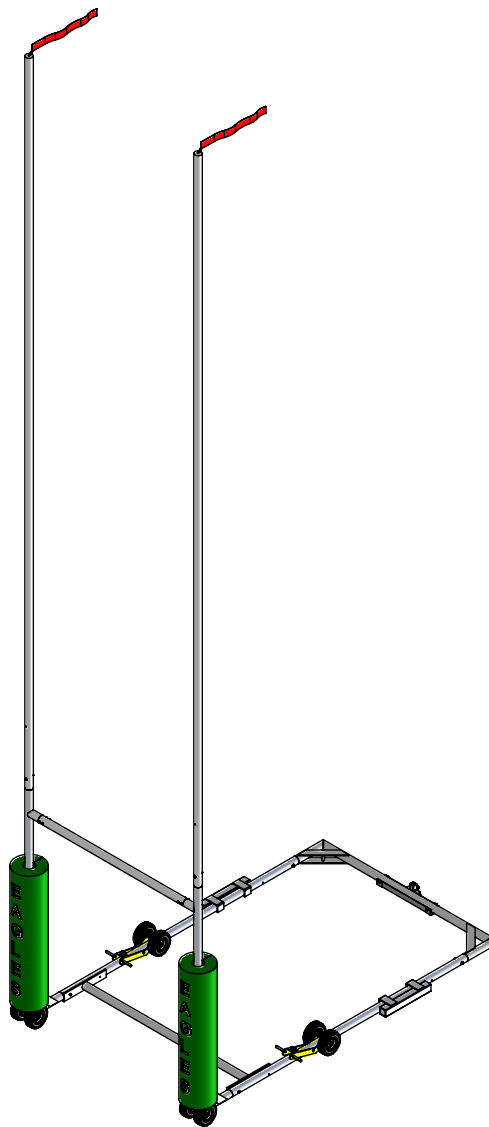

**AAE Model No.: RHG-NFL-35/9**  
**Rollaway Professional 9' "H" Goal**

**Aluminum Athletic Equipment**  
1000 Enterprise Drive, Royersford, PA 19468  
Toll Free: (800) 523-5471 Fax: (610) 825-2378  
[www.AAEsports.com](http://www.AAEsports.com)

# RHG-NFL-35/9

### Specifications

D

C

B

A

4" x 48" High Visibility Red Streamers

4" dia. x .125 wall Standard Mill Finish Aluminum Uprights and Crossbar

**\*\*MANDATORY\*\***  
Model No.: BW-100  
100lb. Groundbar Weight

Optional decal for Model No: GP4R at extra cost

Removable Flip-Wheels and Double - 12" dia. Pneumatic Tires with 3/4" dia. Stainless Steel Axle (both included in NFL Models only)

Reinforced Corners