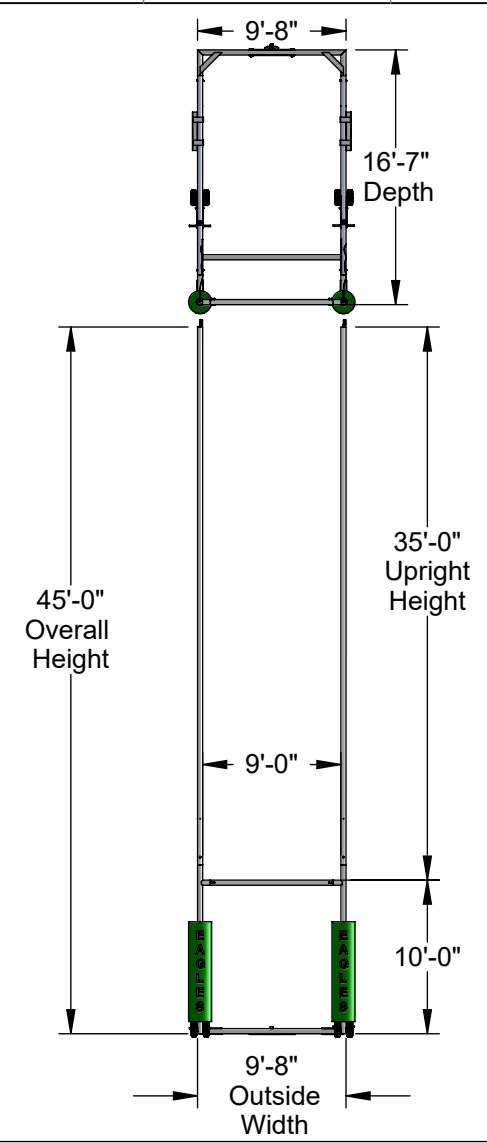

RHG-NFL-35/9

Rollaway Professional "H" Goal

Specifications

D

C

B

A

4" x 48" High Visibility Red Streamers

4" dia. x .125 wall Standard Mill Finish Aluminum Uprights and Crossbar

MANDATORY
Model No.: BW-100
100lb. Groundbar Weight

OPTIONAL
Model No.: RHG-HMK
Heavy-duty steel Hitch Mover Kit, vinyl coated black

4" dia. x .226" wall Standard Mill Finish Aluminum Back Groundbar & Side Groundbars

OPTIONAL
Model No.: GP4R
6" Thick Pad Vinyl Encased w/ velcro flap

Optional decal for Model No: GP4R at extra cost

Removable Flip-Wheels and Double - 12" dia. Pneumatic Tires with 3/4" dia. Stainless Steel Axle (both included in NFL Models only)

Reinforced Corners

Optional Features

- Optional Yellow Powder coating (Specify Model No. RHG-NFL/Y)
- Mandatory 100lb. Groundbar Weight (Specify Model No. BW-100) Unless you have a way of weighting and securing RHG
- Optional Goal Post Pads, Pair (Specify Color) (Specify Model No. GP4R)

D

C

B

A

Aluminum Athletic Equipment
1000 Enterprise Drive, Royersford, PA 19468
Toll Free: (800) 523-5471 Fax: (610) 825-2378
www.AAEsports.com

DESCRIPTION: RHG-NFL-35/9 - Rollaway Professional "H" Goal		
NOTE: 9' Between 35' Uprights		
MODEL: RHG-NFL-35/9	CATEGORY: CUSTOMER	DATE: 05/14/14
DWN. BY: TAD	CAD FILE: RHG-NFL-35/9 - Packet	DWG. NO. RHG-NFL-35/9-C-001

6

5

4

3

2

1