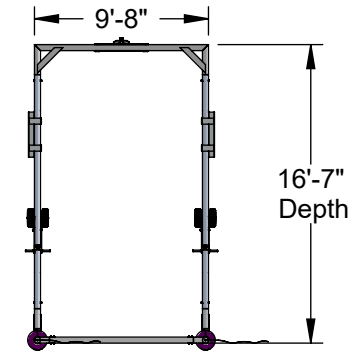

Specifications

4" x 48"
High Visibility
Red Streamers

Welded Endcaps

4" dia. x .125 wall
Standard Mill Finish
Aluminum Uprights
and Crossbar

****OPTIONAL****
Model No.: GW-95
95lb. Groundbar Weight

****OPTIONAL****
Model No.: RHG-HMK
Heavy-duty steel Hitch Mover
Kit, vinyl coated black

4" dia. x .226" wall
Standard Mill Finish
Aluminum Back Groundbar
& Side Groundbars

Reinforced
Corners

****OPTIONAL****
Model No.: GP4R
6" Thick Pad
Vinyl Encased
w/ velcro flap

Dual - 12" dia. Pneumatic
Tires w/ 3/4" dia. Stainless
Steel Axle. Flip to Engage Wheels