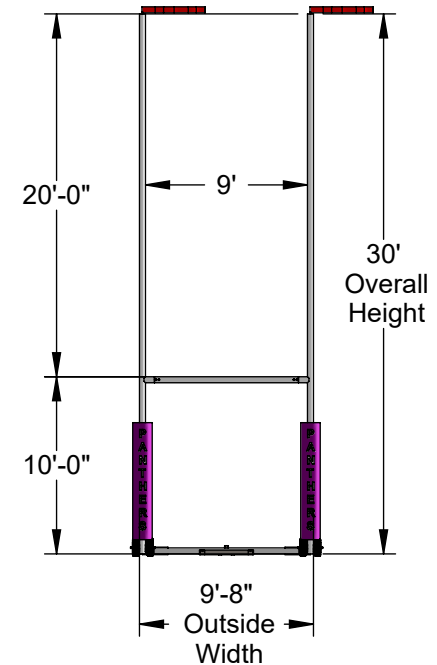

Specifications

4" x 48"
High Visibility
Red Streamers

Welded Endcaps

4" dia. x .125 wall
Standard Mill Finish
Aluminum Uprights
and Crossbar

****OPTIONAL****
Model No.: GW-95
95lb. Groundbar Weight

****OPTIONAL****
Model No.: RHG-HMK
Heavy-duty steel Hitch Mover
Kit, vinyl coated black

4" dia. x .226" wall
Standard Mill Finish
Aluminum Back Groundbar
& Side Groundbars

Reinforced
Corners

****OPTIONAL****
Model No.: GP4R
6" Thick Pad
Vinyl Encased
w/ velcro flap

Dual - 12" dia. Pneumatic
Tires w/ 3/4" dia. Stainless
Steel Axle. Flip to Engage Wheels