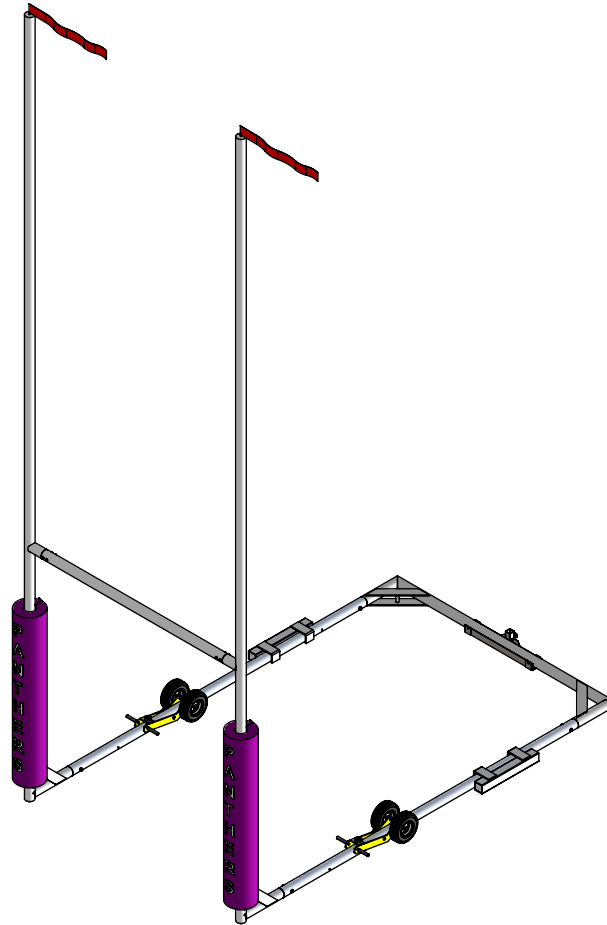

AAE Model No.: RHG-PRO/9
Rollaway Pro (9') "H" Goal

Aluminum Athletic Equipment
1000 Enterprise Drive, Royersford, PA 19468
Toll Free: (800) 523-5471 Fax: (610) 825-2378
www.AAEsports.com

RHG-PRO/9

Rollaway Professional "H" Goal

Specifications

4" x 48"
High Visibility
Red Streamers

Welded Endcaps

4" dia. x .125 wall
Standard Mill Finish
Aluminum Uprights
and Crossbar

****OPTIONAL****
Model No.: GW-95
95lb. Groundbar Weight

****OPTIONAL****
Model No.: RHG-HMK
Heavy-duty steel Hitch Mover
Kit, vinyl coated black

4" dia. x .226" wall
Standard Mill Finish
Aluminum Back Groundbar
& Side Groundbars

Reinforced
Corners

****OPTIONAL****
Model No.: GP4R
6" Thick Pad
Vinyl Encased
w/ velcro flap

Dual - 12" dia. Pneumatic
Tires w/ 3/4" dia. Stainless
Steel Axle. Flip to Engage Wheels

Optional Features

- Optional Yellow Powdercoat Finish (Specify Model No. RHG-PRO/Y)
- Optional 95lb. Groundbar Weight (Specify Model No. GW-95)
- Optional Goal Post Pads, Pair (Specify Color) (Specify Model No. GP4R)