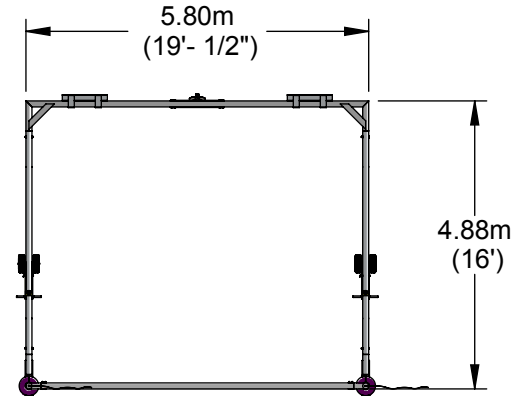

### Specifications

**\*INCLUDED\***  
Wind Directional Flags  
(High Visibility Red)

Welded Endcaps

**\*\*OPTIONAL\*\***  
Model No.: GW-95  
95lb. Groundbar Weight

**\*\*OPTIONAL\*\***  
Model No.: RHG-HMK  
Heavy-duty steel Hitch Mover  
Kit, vinyl coated black

4" dia. x .226" wall  
Standard Mill Finish  
Aluminum Back Groundbar  
& Side Groundbars

Reinforced  
Corners

**\*\*OPTIONAL\*\***  
Model No.: GP4R  
Goal Post Pads

4" dia. x .125 wall  
Standard Mill Finish  
Aluminum Uprights  
and Crossbar

**\*INCLUDED\***  
Double - 12" dia. Pneumatic  
Tires w/ 3/4" dia. Stainless  
Steel Axle. Flip to Engage Wheels