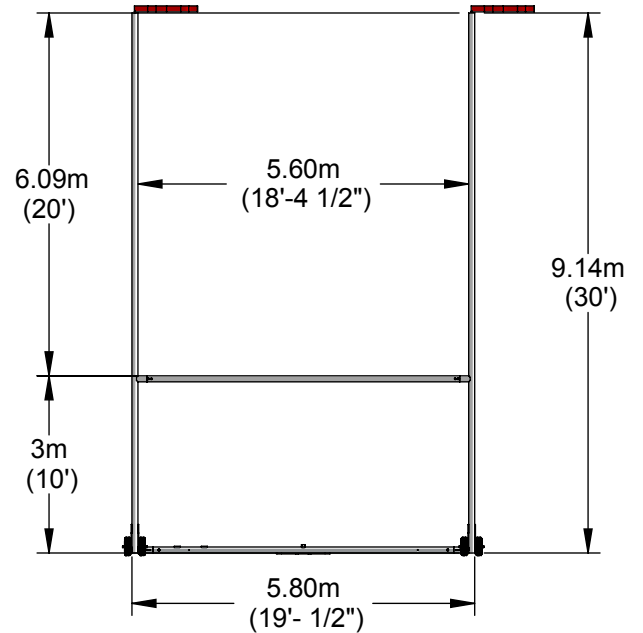

### Specifications

**\*INCLUDED\***  
Wind Directional Flags  
(High Visibility Red)

Welded Endcaps

**\*\*OPTIONAL\*\***  
Model No.: GW-95  
95lb. Groundbar Weight

**\*\*OPTIONAL\*\***  
Model No.: RHG-HMK  
Heavy-duty steel Hitch Mover  
Kit, vinyl coated black

4" dia. x .226" wall  
Standard Mill Finish  
Aluminum Back Groundbar  
& Side Groundbars

Reinforced  
Corners

**\*\*OPTIONAL\*\***  
Model No.: GP4R  
Goal Post Pads

4" dia. x .125 wall  
Standard Mill Finish  
Aluminum Uprights  
and Crossbar

**\*INCLUDED\***  
Double - 12" dia. Pneumatic  
Tires w/ 3/4" dia. Stainless  
Steel Axle. Flip to Engage Wheels