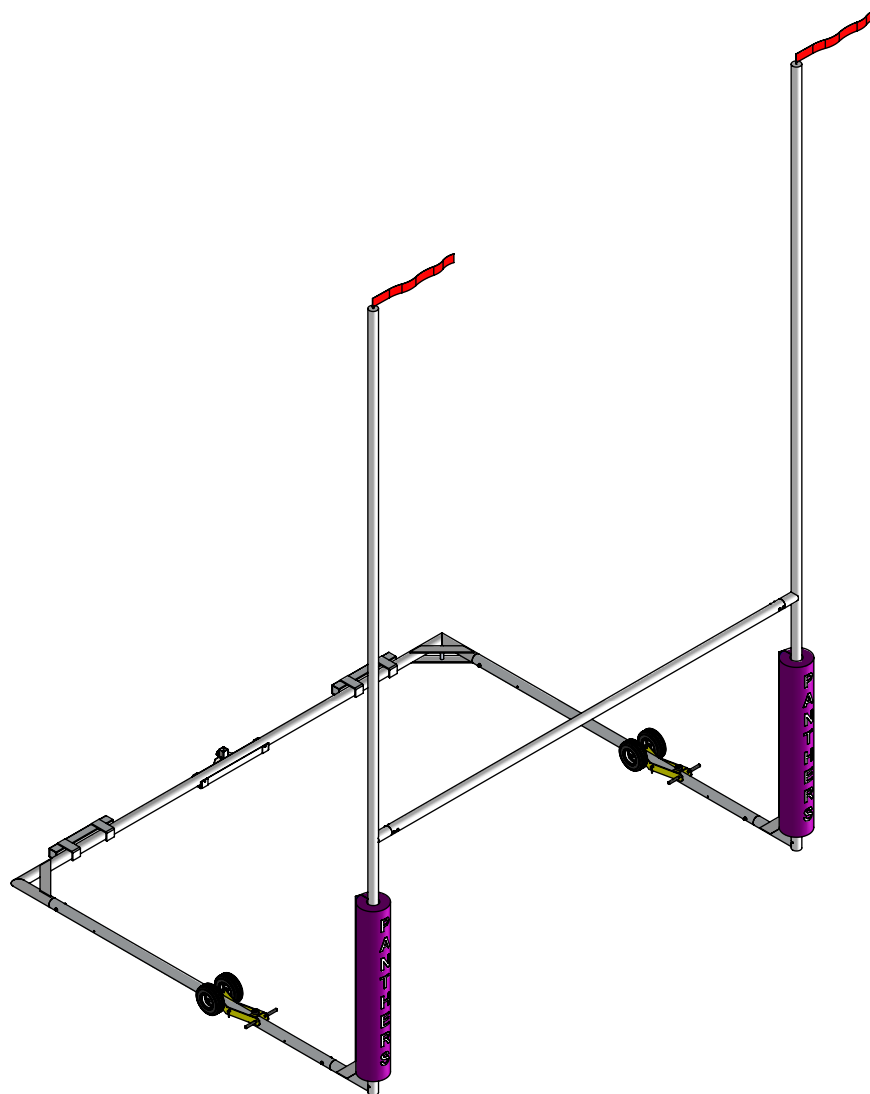

AAE Model No. RHG-RUGBY Rollaway Rugby "H" Goal

Aluminum Athletic Equipment
1000 Enterprise Drive, Royersford, PA 19468
Toll Free: (800) 523-5471 Fax: (610) 825-2378
www.AAEsports.com