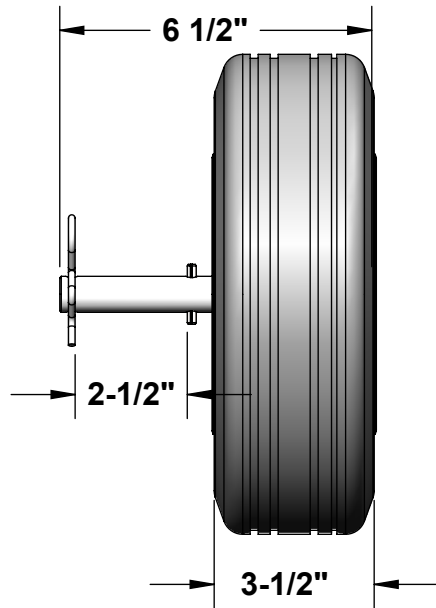

RW-FHG-P (for Field Hockey Goal)
10" Semi-Pneumatic Wheel

 Aluminum Athletic Equipment 1000 Enterprise Drive, Royersford, PA 19468 Toll Free: (800) 523-5471 Fax: (610) 825-2378 www.aaesports.com		
DESCRIPTION		
10" Semi-Pneumatic Rollaway Wheel (Field Hockey)		
NOTE: 2 Wheels per Goal		
MODEL:	CATEGORY:	DATE:
RW-FHG	CUSTOMER	7/3/02
DWN. BY:	CAD FILE:	DWG. NO.:
TAD	10" Semi-Pneumatic Wheel (RW-FHG)	RW-FHG-C-001