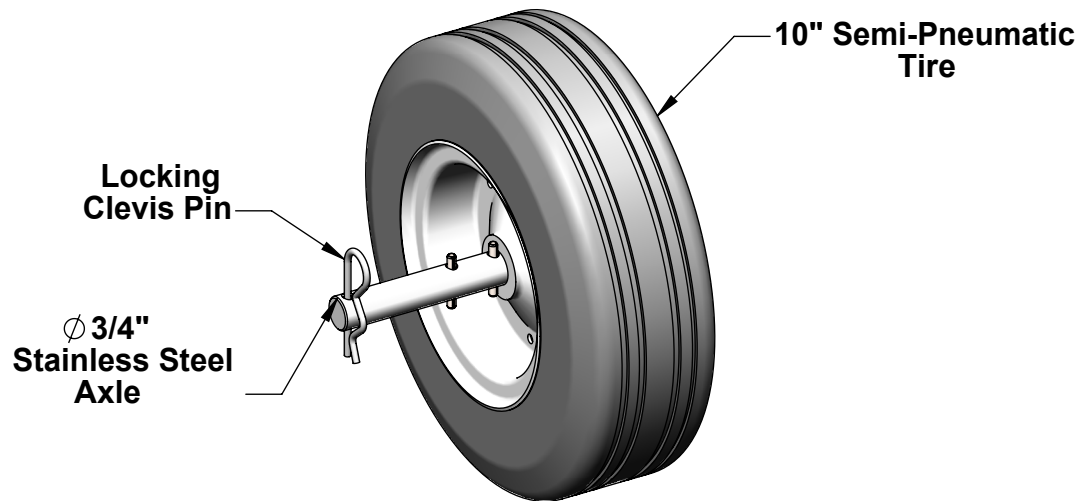

RW-FHG-P (for Field Hockey Goal)
10" Semi-Pneumatic Wheel

 Aluminum Athletic Equipment 1000 Enterprise Drive, Royersford, PA 19468 Toll Free: (800) 523-5471 Fax: (610) 825-2378 www.aaesports.com		
DESCRIPTION		
10" Semi-Pneumatic Rollaway Wheel (Field Hockey)		
NOTE: 2 Wheels per Goal		
MODEL:	CATEGORY:	DATE:
RW-FHG	CUSTOMER	7/3/02
DWN. BY:	CAD FILE:	DWG. NO.:
TAD	10" Semi-Pneumatic Wheel (RW-FHG)	RW-FHG-C-001