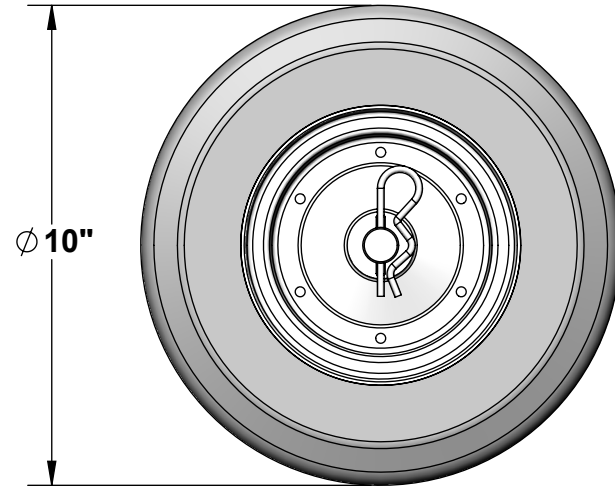

RW-FHG-P (for Field Hockey Goal)
10" Semi-Pneumatic Wheel

 Aluminum Athletic Equipment 1000 Enterprise Drive, Royersford, PA 19468 Toll Free: (800) 523-5471 Fax: (610) 825-2378 www.aaesports.com		
DESCRIPTION		
10" Semi-Pneumatic Rollaway Wheel (Field Hockey)		
NOTE: 2 Wheels per Goal		
MODEL:	CATEGORY:	DATE:
RW-FHG	CUSTOMER	7/3/02
DWN. BY:	CAD FILE:	DWG. NO.:
TAD	10" Semi-Pneumatic Wheel (RW-FHG)	RW-FHG-C-001