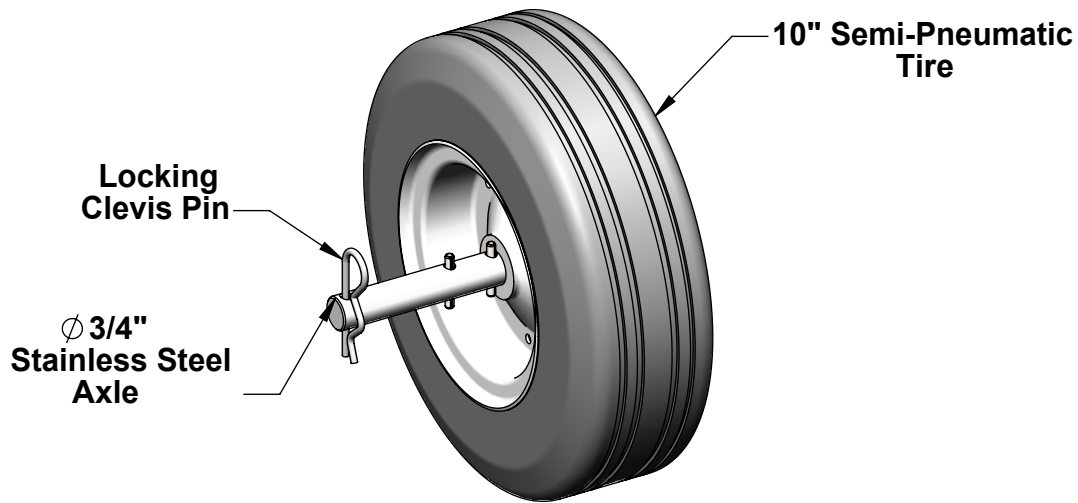

RW-LG-P (for Lacrosse Goal)
10" Semi-Pneumatic Wheel

 Aluminum Athletic Equipment 1000 Enterprise Drive, Royersford, PA 19468 Toll Free: (800) 523-5471 Fax: (610) 825-2378 www.aaesports.com		
DESCRIPTION		
10" Semi-Pneumatic Rollaway Wheel (Lacrosse)		
NOTE:		
2 Wheels per Goal (4 to a Set)		
MODEL:	CATEGORY:	DATE:
RW-LG-P	CUSTOMER	7/3/02
DWN. BY:	CAD FILE:	DWG. NO.:
TAD	10" Semi-Pneumatic Wheel (RW-LG-P)	RW-LG-P-C-001