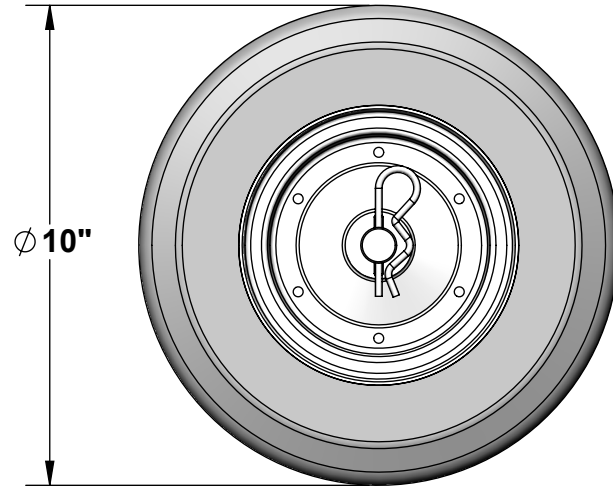

RW-LG-P (for Lacrosse Goal)
10" Semi-Pneumatic Wheel

 Aluminum Athletic Equipment 1000 Enterprise Drive, Royersford, PA 19468 Toll Free: (800) 523-5471 Fax: (610) 825-2378 www.aaesports.com		
DESCRIPTION		
10" Semi-Pneumatic Rollaway Wheel (Lacrosse)		
NOTE:		
2 Wheels per Goal (4 to a Set)		
MODEL:	CATEGORY:	DATE:
RW-LG-P	CUSTOMER	7/3/02
DWN. BY:	CAD FILE:	DWG. NO.:
TAD	10" Semi-Pneumatic Wheel (RW-LG-P)	RW-LG-P-C-001