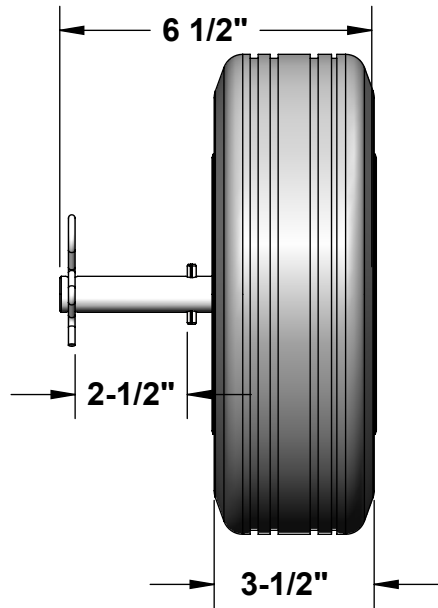

RW-LG-P (for Lacrosse Goal)
10" Semi-Pneumatic Wheel

 Aluminum Athletic Equipment 1000 Enterprise Drive, Royersford, PA 19468 Toll Free: (800) 523-5471 Fax: (610) 825-2378 www.aaesports.com		
DESCRIPTION		
10" Semi-Pneumatic Rollaway Wheel (Lacrosse)		
NOTE:		
2 Wheels per Goal (4 to a Set)		
MODEL:	CATEGORY:	DATE:
RW-LG-P	CUSTOMER	7/3/02
DWN. BY:	CAD FILE:	DWG. NO.:
TAD	10" Semi-Pneumatic Wheel (RW-LG-P)	RW-LG-P-C-001