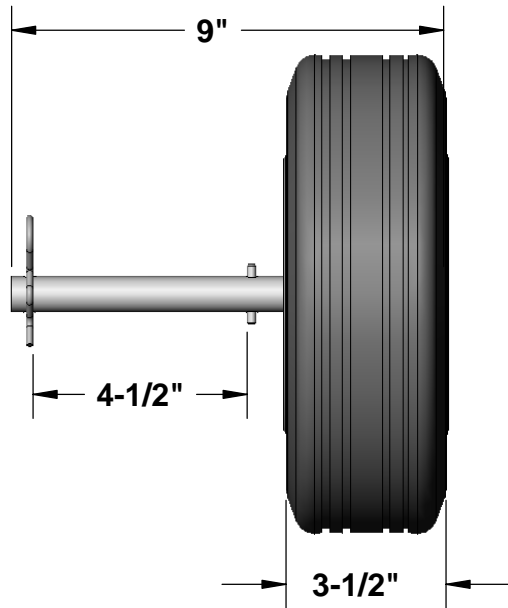

RW-SG-P (for Soccer Goal)
10" Semi-Pneumatic Wheel

 Aluminum Athletic Equipment 1000 Enterprise Drive, Royersford, PA 19468 Toll Free: (800) 523-5471 Fax: (610) 825-2378 www.aesports.com		
DESCRIPTION		
10" Semi-Pneumatic Rollaway Wheel (Soccer)		
NOTE:		
2 Wheels per Goal (4 to a Set)		
MODEL:	CATEGORY:	DATE:
RW-SG-P	CUSTOMER	7/3/02
DWN. BY:	CAD FILE:	DWG. NO.:
TAD	10" Semi-Pneumatic Wheel (RW-SG-P)	RW-SG-P-C-001