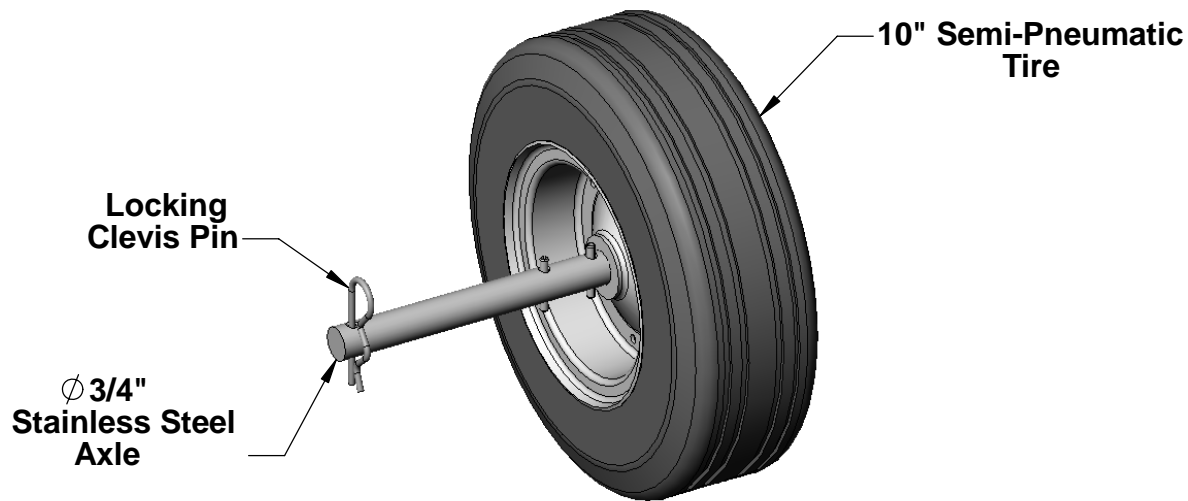

RW-SG-P (for Soccer Goal)
10" Semi-Pneumatic Wheel

 Aluminum Athletic Equipment 1000 Enterprise Drive, Royersford, PA 19468 Toll Free: (800) 523-5471 Fax: (610) 825-2378 www.aesports.com		
DESCRIPTION		
10" Semi-Pneumatic Rollaway Wheel (Soccer)		
NOTE:		
2 Wheels per Goal (4 to a Set)		
MODEL:	CATEGORY:	DATE:
RW-SG-P	CUSTOMER	7/3/02
DWN. BY:	CAD FILE:	DWG. NO.:
TAD	10" Semi-Pneumatic Wheel (RW-SG-P)	RW-SG-P-C-001