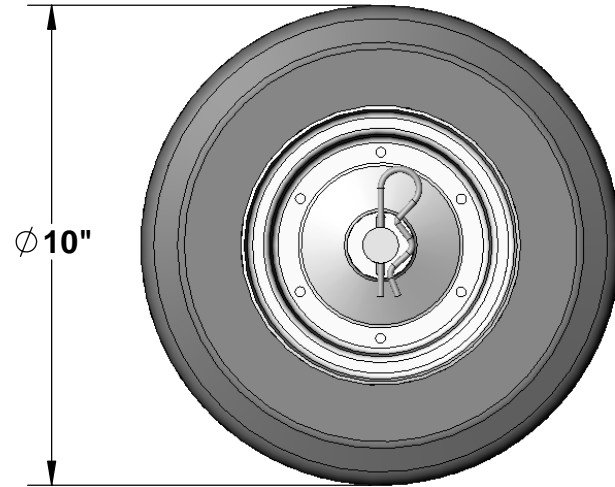

RW-SG-P (for Soccer Goal)
10" Semi-Pneumatic Wheel

 Aluminum Athletic Equipment 1000 Enterprise Drive, Royersford, PA 19468 Toll Free: (800) 523-5471 Fax: (610) 825-2378 www.aesports.com		
DESCRIPTION		
10" Semi-Pneumatic Rollaway Wheel (Soccer)		
NOTE:		
2 Wheels per Goal (4 to a Set)		
MODEL:	CATEGORY:	DATE:
RW-SG-P	CUSTOMER	7/3/02
DWN. BY:	CAD FILE:	DWG. NO.:
TAD	10" Semi-Pneumatic Wheel (RW-SG-P)	RW-SG-P-C-001