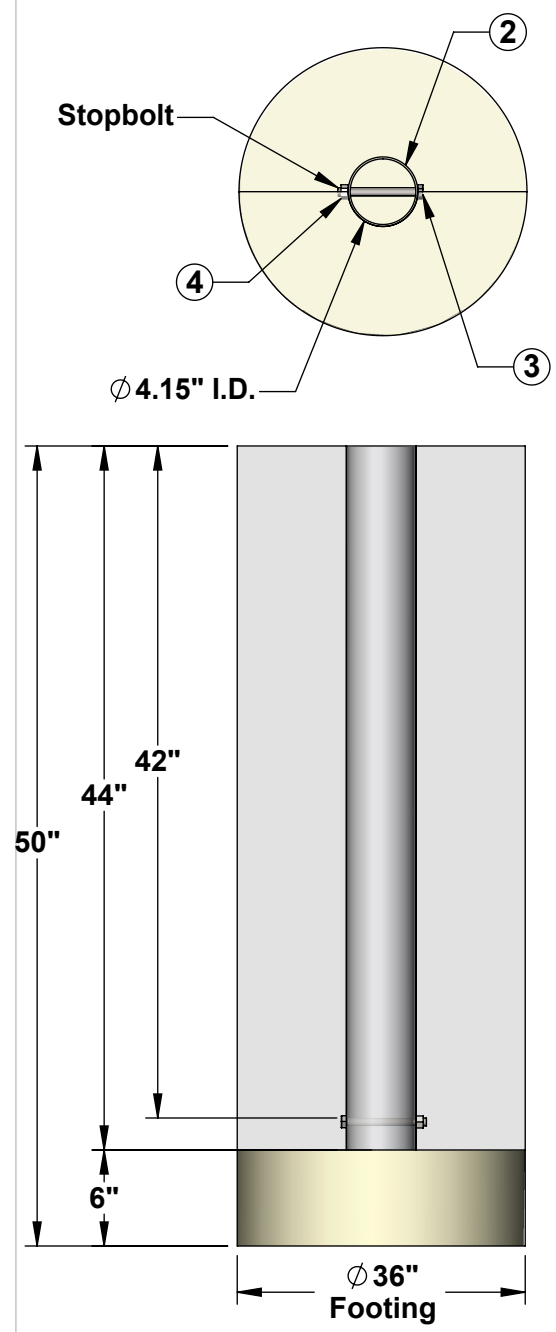

AAE Model No. SAFP-22
22' Straight Baseball Foul Pole

SAFP-22-Y

SAFP-22-W

Aluminum Athletic Equipment
1000 Enterprise Drive, Royersford, PA 19468
Toll Free: (800) 523-5471 Fax: (610) 825-2378
www.AAEsports.com

SAFP-22 Specifications

Aluminum Post with welded cap (Painted Yellow)

22'-0" Above Ground

25'-6" Overall

3'-6"

Ø 4", .226" wall reinforced 6061T6 extruded aluminum tube

Total Weight = 80 lbs./ea.

***Foul Poles also available in white, must specify.*

Ground Sleeve Detail

Stopbolt

Ø 4.15" I.D.

50"

44"

42"

6"

Ø 36" Footing

Aluminum Athletic Equipment
1000 Enterprise Drive, Royersford, PA 19468
Toll Free: (800) 523-5471 Fax: (610) 825-2378
www.AAEsports.com

DESCRIPTION: SAFP-22 - 22' Straight Aluminum Foul Pole		
NOTE: 22' Out of Ground, Straight		
MODEL: SAFP-22	CATEGORY: CUSTOMER	DATE: 08/03/11
DWN. BY: TAD	CAD FILE: SAFP-22 Specifications	DWG. NO. SAFP-22-C-001