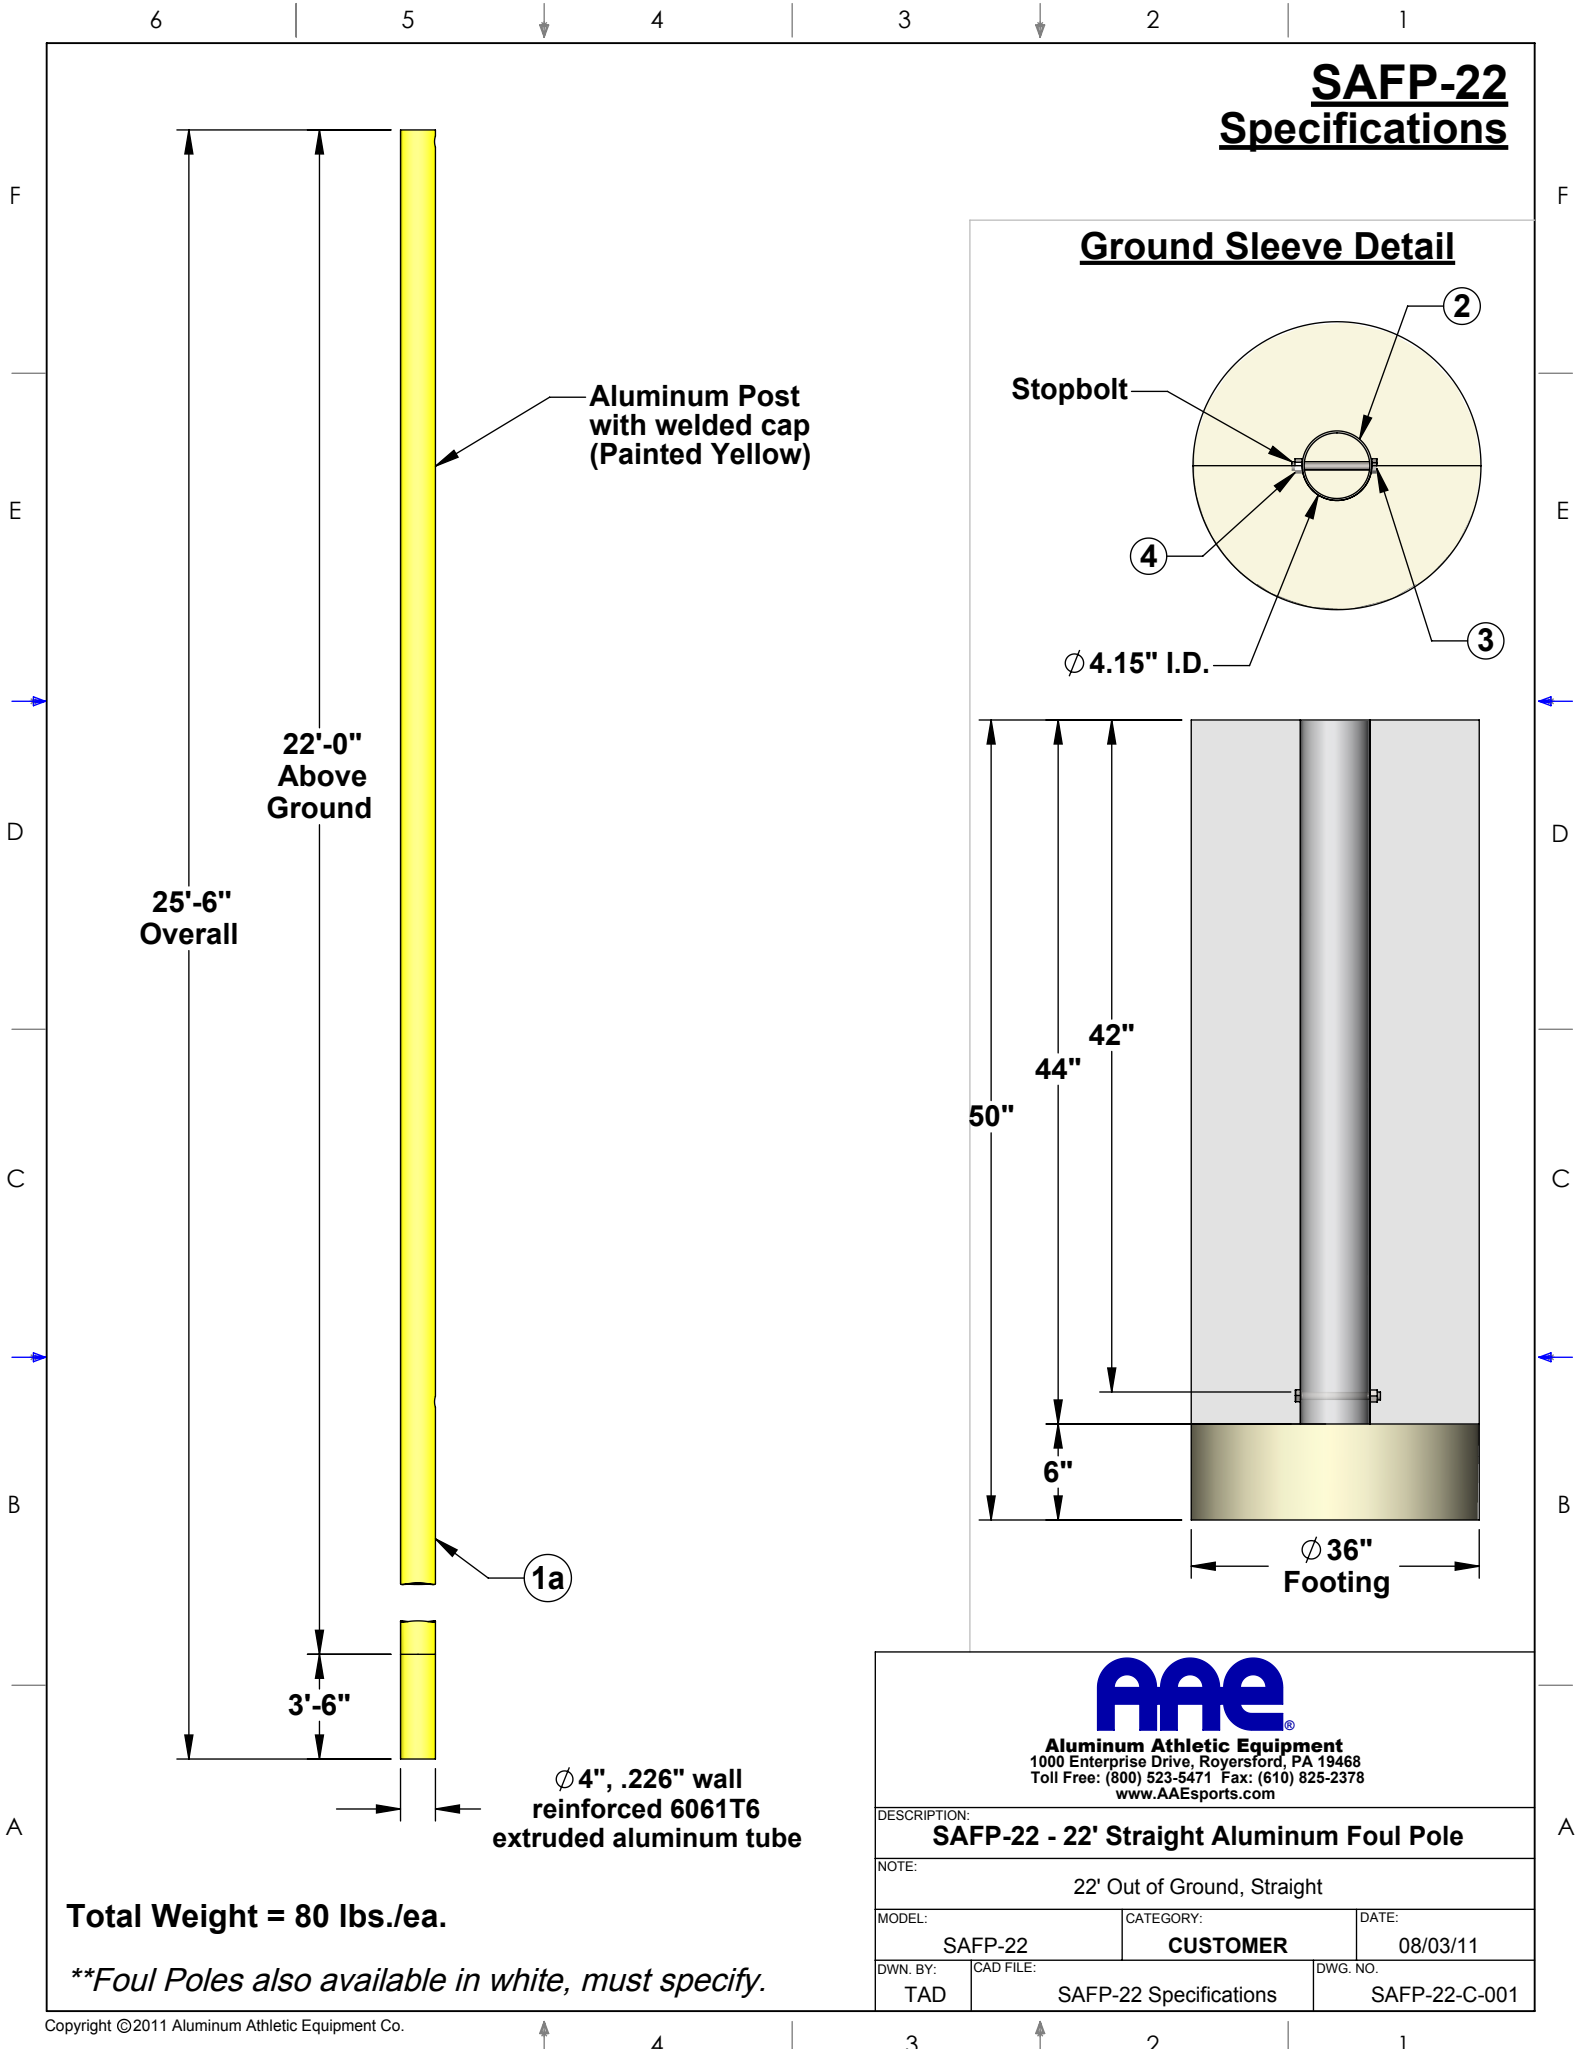

AAE Model No. SAFP-22
22' Straight Baseball Foul Pole

SAFP-22-Y

SAFP-22-W

Aluminum Athletic Equipment
1000 Enterprise Drive, Royersford, PA 19468
Toll Free: (800) 523-5471 Fax: (610) 825-2378
www.AAEsports.com

SAFP-22 Specifications

Aluminum Post with welded cap (Painted Yellow)

22'-0" Above Ground

25'-6" Overall

3'-6"

Ø 4", .226" wall reinforced 6061T6 extruded aluminum tube

Total Weight = 80 lbs./ea.

***Foul Poles also available in white, must specify.*

Ground Sleeve Detail

Stopbolt

Ø 4.15" I.D.

50"

44"

42"

6"

Ø 36" Footing

Aluminum Athletic Equipment
1000 Enterprise Drive, Royersford, PA 19468
Toll Free: (800) 523-5471 Fax: (610) 825-2378
www.AAEsports.com

DESCRIPTION: SAFP-22 - 22' Straight Aluminum Foul Pole		
NOTE: 22' Out of Ground, Straight		
MODEL: SAFP-22	CATEGORY: CUSTOMER	DATE: 08/03/11
DWN. BY: TAD	CAD FILE: SAFP-22 Specifications	DWG. NO. SAFP-22-C-001