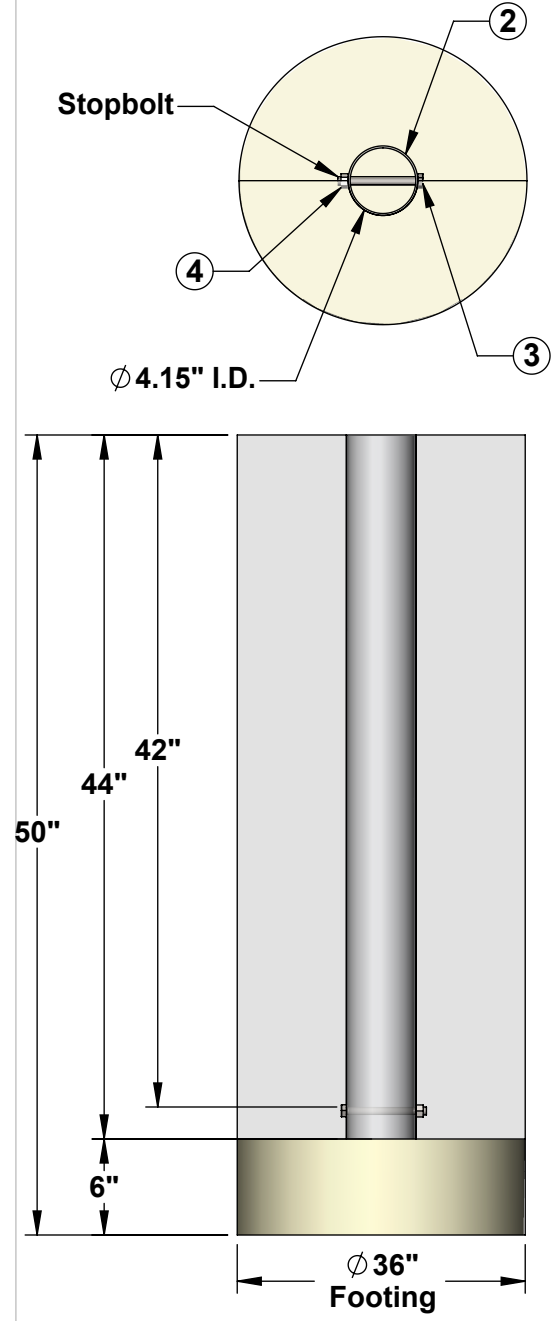

AAE Model No. SAFP-22
22' Straight Softball Foul Pole

SAFP-22-O

SAFP-22-W

Aluminum Athletic Equipment
1000 Enterprise Drive, Royersford, PA 19468
Toll Free: (800) 523-5471 Fax: (610) 825-2378
www.AAEsports.com

Softball SAFP-22 Specifications

Aluminum Post with welded cap (Painted Orange)

22'-0" Above Ground

25'-6" Overall

3'-6"

Ø 4", .226" wall reinforced 6061T6 extruded aluminum tube

Total Weight = 80 lbs./ea.

**Foul Poles also available in white, must specify.

Ground Sleeve Detail

Stopbolt

Ø 4.15" I.D.

50"

44"

42"

6"

Ø 36" Footing

Aluminum Athletic Equipment
 1000 Enterprise Drive, Royersford, PA 19468
 Toll Free: (800) 523-5471 Fax: (610) 825-2378
 www.AAEsports.com

DESCRIPTION: SAFP-22 - 22' Straight Aluminum Foul Pole		
NOTE: 22' Out of Ground, Straight Softball		
MODEL: SAFP-22	CATEGORY: CUSTOMER	DATE: 08/03/11
DWN. BY: TAD	CAD FILE: SAFP-22 Specifications	DWG. NO. SAFP-22-C-001