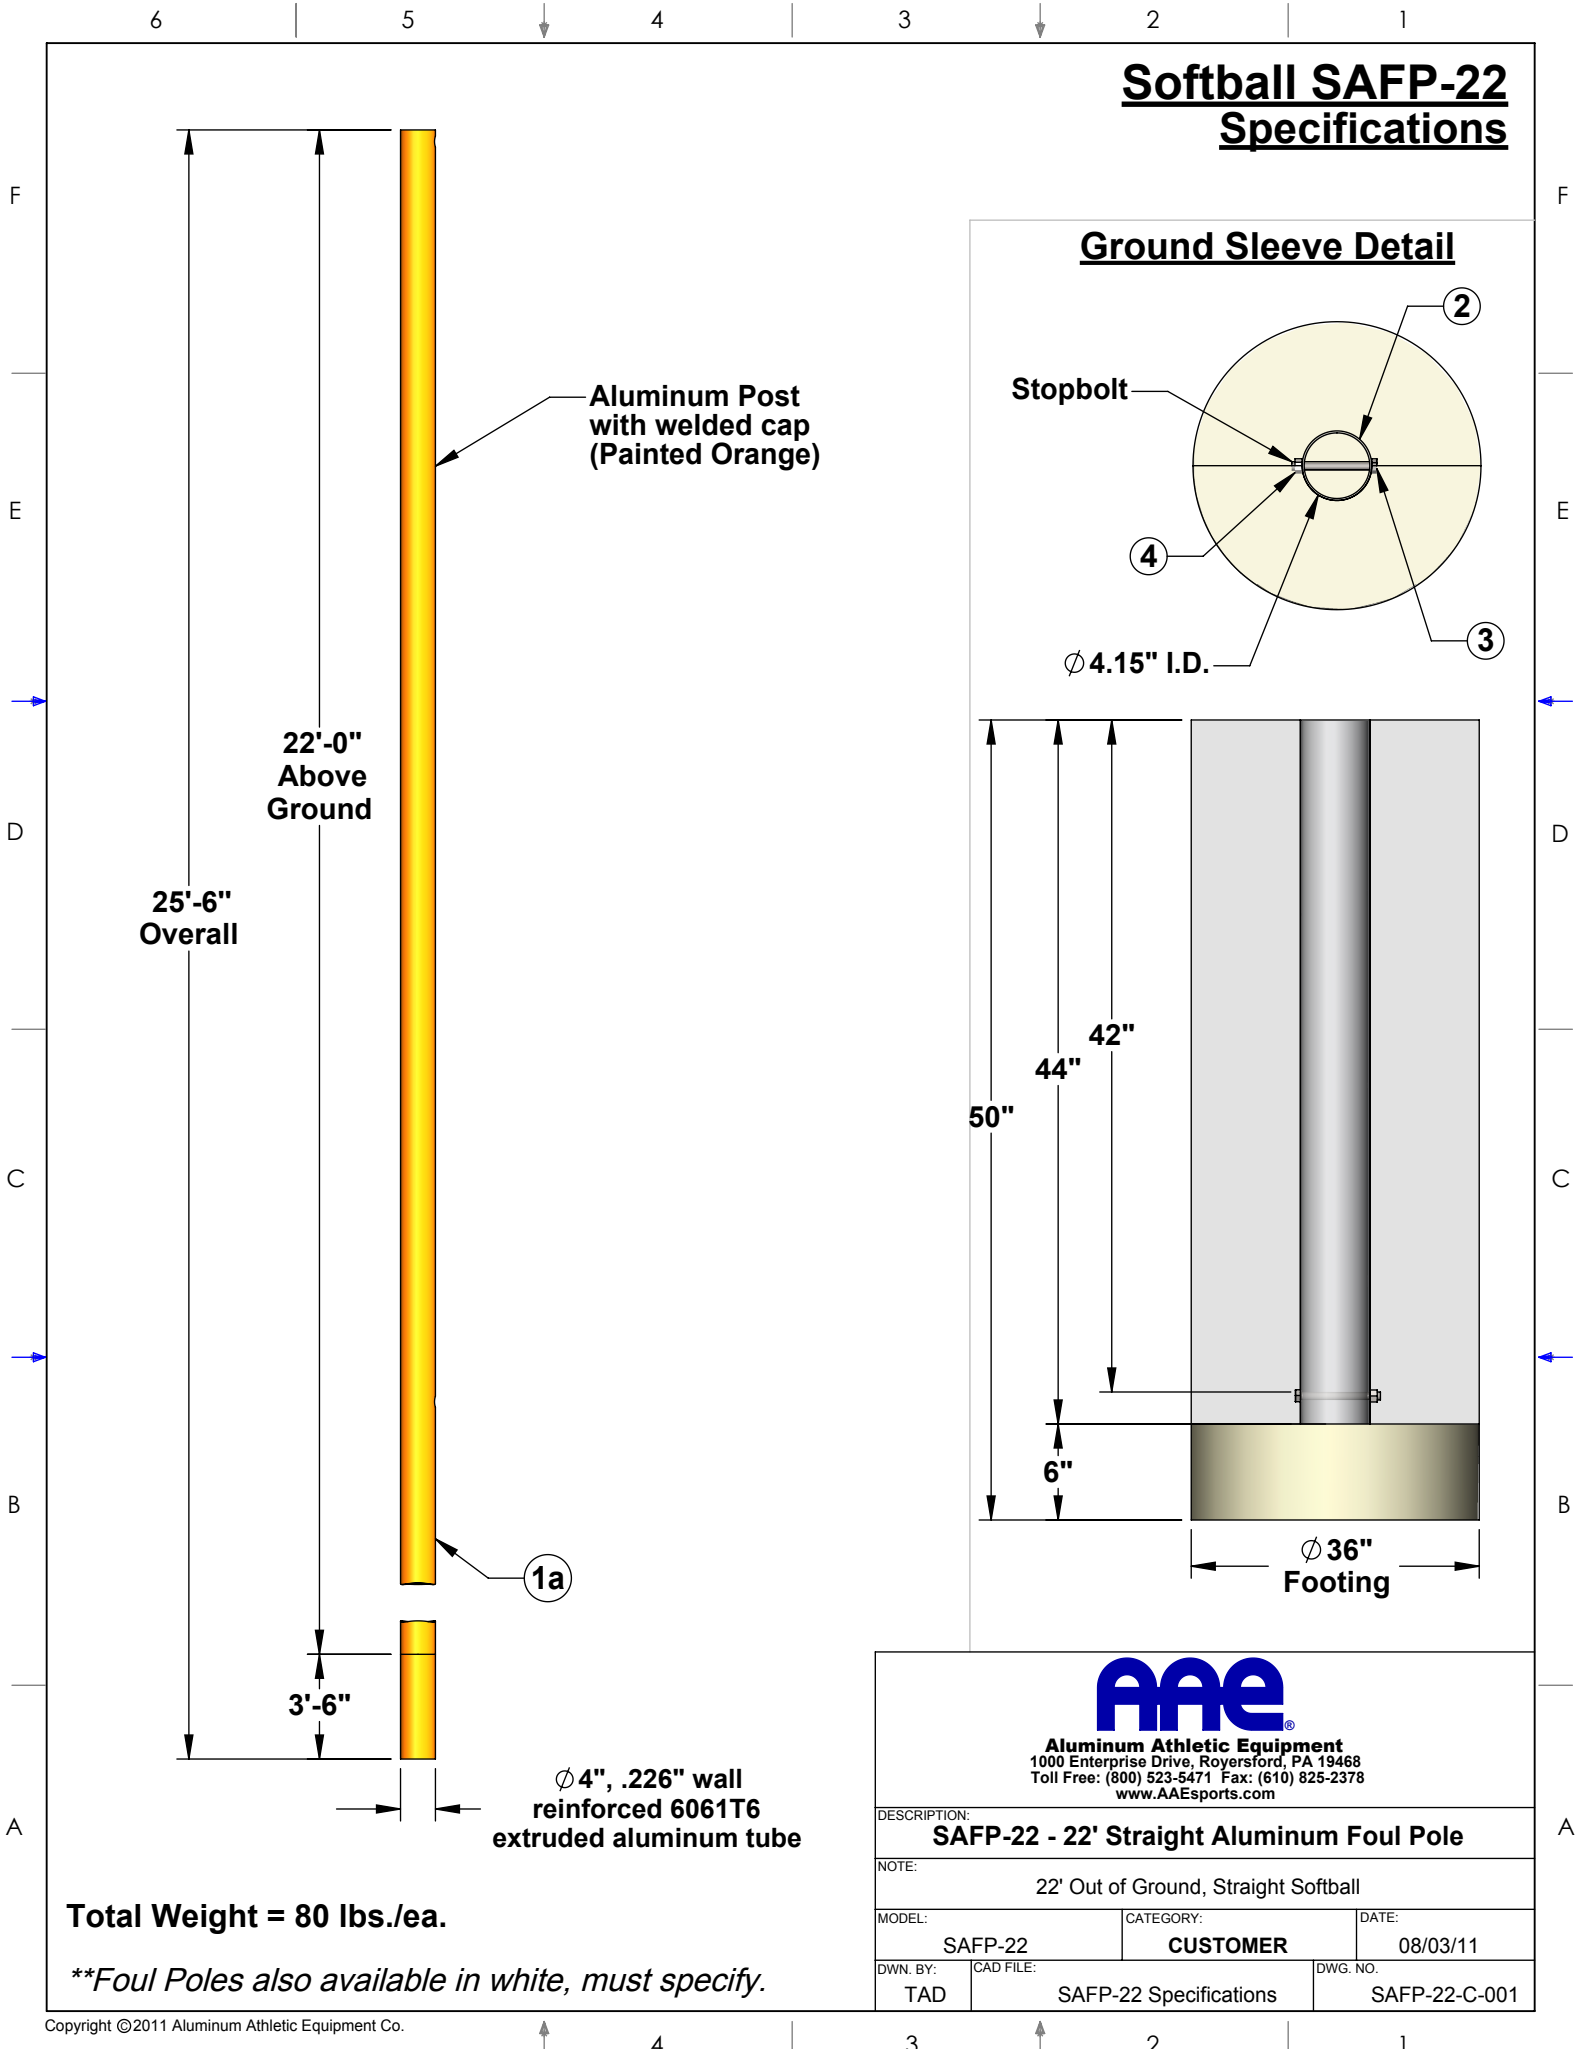

AAE Model No. SAFP-22
22' Straight Softball Foul Pole

SAFP-22-O

SAFP-22-W

Aluminum Athletic Equipment
1000 Enterprise Drive, Royersford, PA 19468
Toll Free: (800) 523-5471 Fax: (610) 825-2378
www.AAEsports.com

Softball SAFP-22 Specifications

Aluminum Post with welded cap (Painted Orange)

22'-0" Above Ground

25'-6" Overall

3'-6"

Ø 4", .226" wall reinforced 6061T6 extruded aluminum tube

Total Weight = 80 lbs./ea.

**Foul Poles also available in white, must specify.

Ground Sleeve Detail

Stopbolt

Ø 4.15" I.D.

50"

44"

42"

6"

Ø 36" Footing

Aluminum Athletic Equipment
 1000 Enterprise Drive, Royersford, PA 19468
 Toll Free: (800) 523-5471 Fax: (610) 825-2378
 www.AAEsports.com

DESCRIPTION: SAFP-22 - 22' Straight Aluminum Foul Pole		
NOTE: 22' Out of Ground, Straight Softball		
MODEL: SAFP-22	CATEGORY: CUSTOMER	DATE: 08/03/11
DWN. BY: TAD	CAD FILE: SAFP-22 Specifications	DWG. NO. SAFP-22-C-001