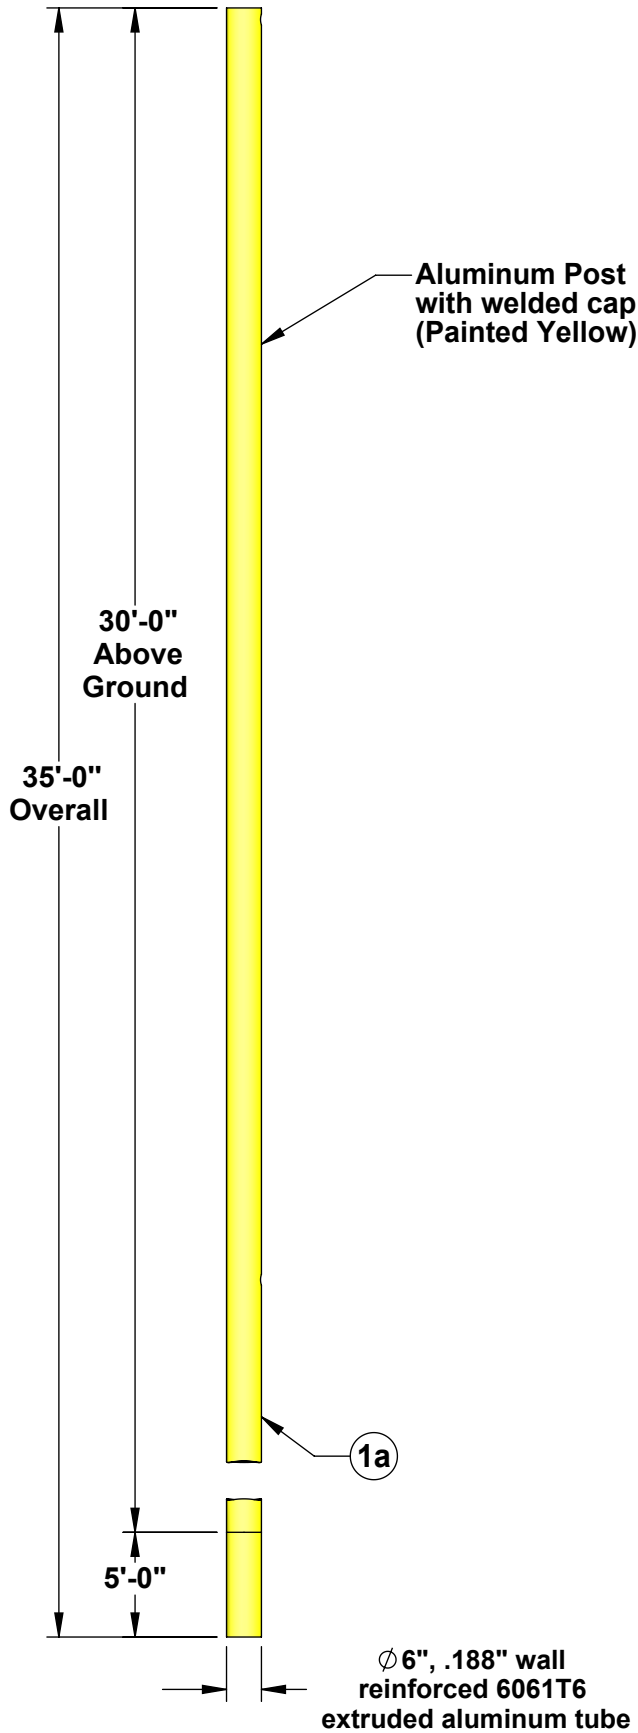

AAE Model No. SAFP-30
30' Straight Baseball Foul Pole

SAFP-30-Y

SAFP-30-W

Aluminum Athletic Equipment
1000 Enterprise Drive, Royersford, PA 19468
Toll Free: (800) 523-5471 Phone: (610) 825-6565
www.aesports.com

SAFP-30 Specifications

Total Weight = 145 lbs./ea.

***Foul Poles also available in white, must specify.*

Ground Sleeve Detail

Aluminum Athletic Equipment
1000 Enterprise Drive, Royersford, PA 19468
Toll Free: (800) 523-5471 Fax: (610) 825-2378
www.AAEsports.com

DESCRIPTION:
SAFP-30 - 30' Straight Aluminum Foul Pole

NOTE:
30' Out of Ground, Straight

MODEL: SAFP-30	CATEGORY: CUSTOMER	DATE: 08/03/11
-------------------	-----------------------	-------------------

DWN. BY: TAD	CAD FILE: SAFP-30 Specifications	DWG. NO. SAFP-30-C-001
-----------------	-------------------------------------	---------------------------