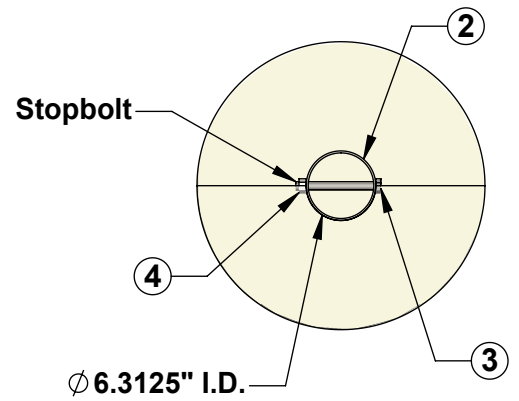

AAE Model No. SAFP-30
30' Straight Baseball Foul Pole

SAFP-30-Y

SAFP-30-W

Aluminum Athletic Equipment
1000 Enterprise Drive, Royersford, PA 19468
Toll Free: (800) 523-5471 Phone: (610) 825-6565
www.aesports.com

SAFP-30 Specifications

Total Weight = 145 lbs./ea.

***Foul Poles also available in white, must specify.*

Ground Sleeve Detail

Aluminum Athletic Equipment
1000 Enterprise Drive, Royersford, PA 19468
Toll Free: (800) 523-5471 Fax: (610) 825-2378
www.AAEsports.com

DESCRIPTION:
SAFP-30 - 30' Straight Aluminum Foul Pole

NOTE:
30' Out of Ground, Straight

MODEL: SAFP-30	CATEGORY: CUSTOMER	DATE: 08/03/11
-------------------	-----------------------	-------------------

DWN. BY: TAD	CAD FILE: SAFP-30 Specifications	DWG. NO. SAFP-30-C-001
-----------------	-------------------------------------	---------------------------