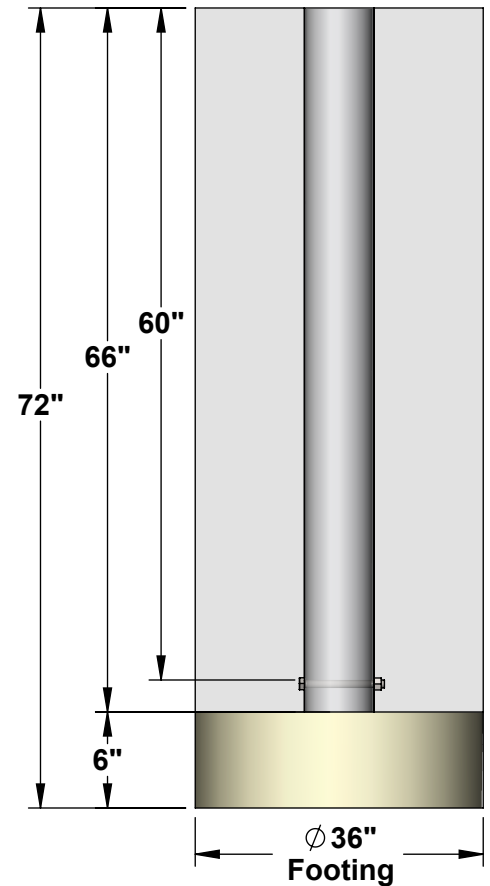

AAE Model No. SAFP-30
30' Straight Baseball Foul Pole

SAFP-30-Y

SAFP-30-W

Aluminum Athletic Equipment
1000 Enterprise Drive, Royersford, PA 19468
Toll Free: (800) 523-5471 Phone: (610) 825-6565
www.aesports.com

SAFP-30 Specifications

Total Weight = 145 lbs./ea.

***Foul Poles also available in white, must specify.*

Ground Sleeve Detail

Aluminum Athletic Equipment
1000 Enterprise Drive, Royersford, PA 19468
Toll Free: (800) 523-5471 Fax: (610) 825-2378
www.AAEsports.com

DESCRIPTION:
SAFP-30 - 30' Straight Aluminum Foul Pole

NOTE:
30' Out of Ground, Straight

MODEL: SAFP-30	CATEGORY: CUSTOMER	DATE: 08/03/11
-------------------	-----------------------	-------------------

DWN. BY: TAD	CAD FILE: SAFP-30 Specifications	DWG. NO. SAFP-30-C-001
-----------------	-------------------------------------	---------------------------