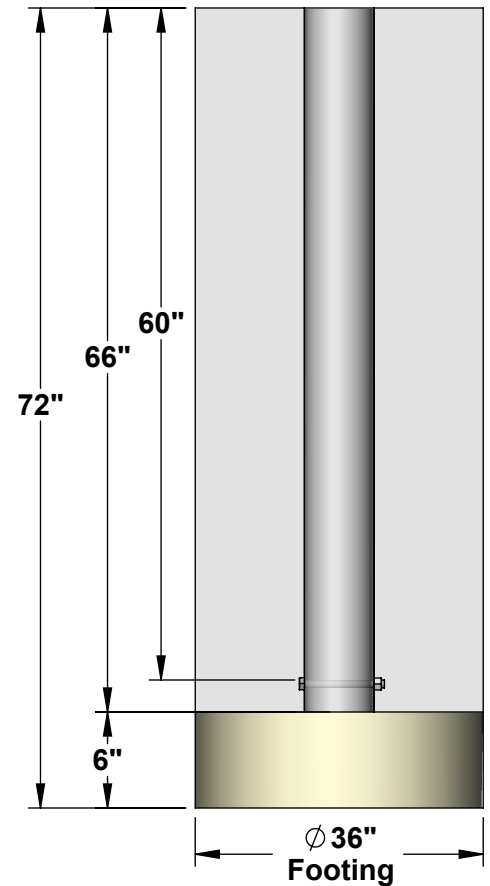

**AAE Model No. SAFP-30**  
**30' Straight Softball Foul Pole**

SAFP-30-O

SAFP-30-W

**Aluminum Athletic Equipment**  
1000 Enterprise Drive, Royersford, PA 19468  
Toll Free: (800) 523-5471 Phone: (610) 825-6565  
[www.aesports.com](http://www.aesports.com)

# Softball SAFP-30 Specifications

## Ground Sleeve Detail

**Total Weight = 145 lbs./ea.**

*\*\*Foul Poles also available in white, must specify.*

**Aluminum Athletic Equipment**  
 1000 Enterprise Drive, Royersford, PA 19468  
 Toll Free: (800) 523-5471 Fax: (610) 825-2378  
 www.AAEsports.com

DESCRIPTION: <b>SAFP-30 - 30' Straight Aluminum Foul Pole</b>		
NOTE: 30' Out of Ground, Straight Softball		
MODEL: SAFP-30	CATEGORY: CUSTOMER	DATE: 08/03/11
DWN. BY: TAD	CAD FILE: SAFP-30 Specifications	DWG. NO. SAFP-30-C-001