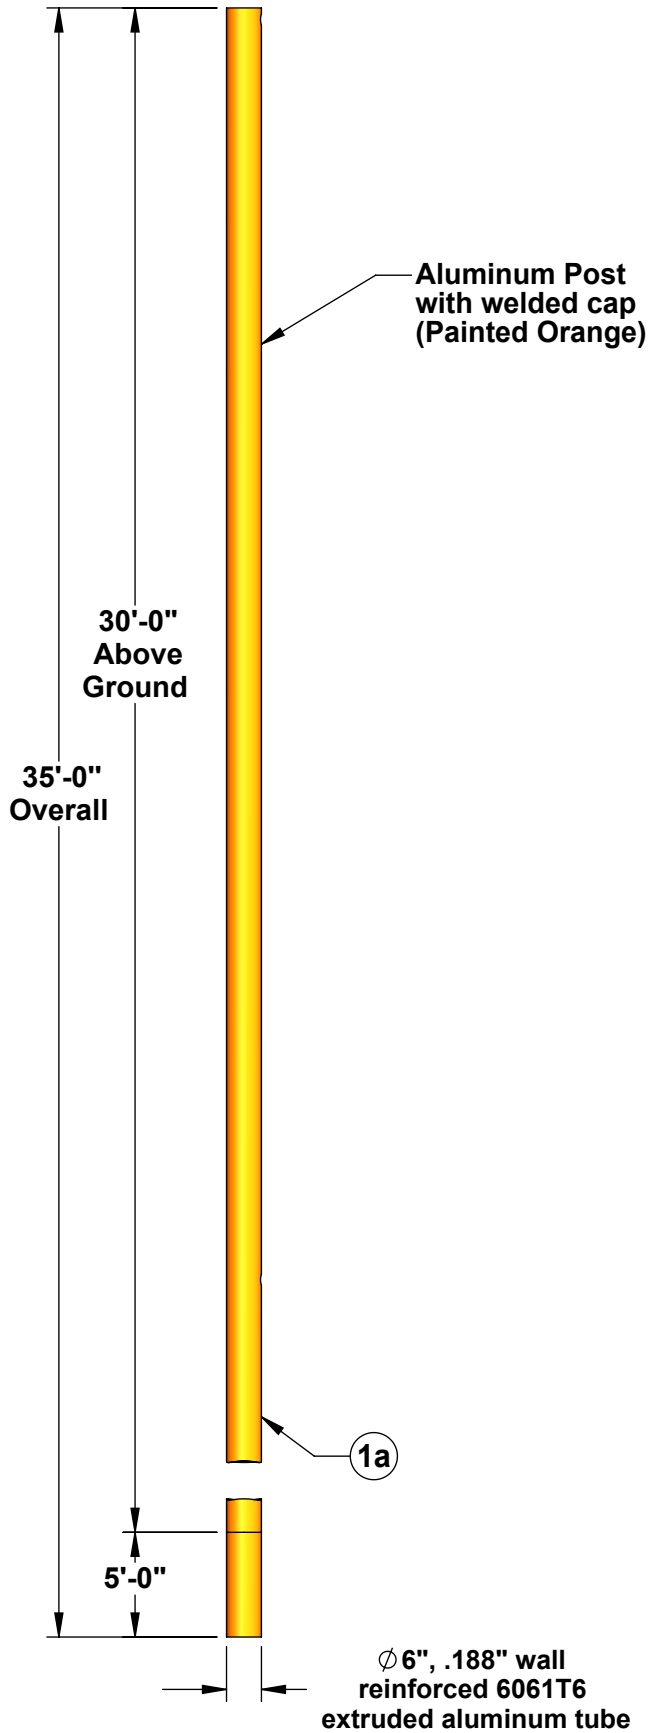

**AAE Model No. SAFP-30**  
**30' Straight Softball Foul Pole**

SAFP-30-O

SAFP-30-W

**Aluminum Athletic Equipment**  
1000 Enterprise Drive, Royersford, PA 19468  
Toll Free: (800) 523-5471 Phone: (610) 825-6565  
[www.aesports.com](http://www.aesports.com)

# Softball SAFP-30 Specifications

## Ground Sleeve Detail

**Total Weight = 145 lbs./ea.**

*\*\*Foul Poles also available in white, must specify.*

**Aluminum Athletic Equipment**  
 1000 Enterprise Drive, Royersford, PA 19468  
 Toll Free: (800) 523-5471 Fax: (610) 825-2378  
 www.AAEsports.com

DESCRIPTION: <b>SAFP-30 - 30' Straight Aluminum Foul Pole</b>		
NOTE: 30' Out of Ground, Straight Softball		
MODEL: SAFP-30	CATEGORY: CUSTOMER	DATE: 08/03/11
DWN. BY: TAD	CAD FILE: SAFP-30 Specifications	DWG. NO. SAFP-30-C-001