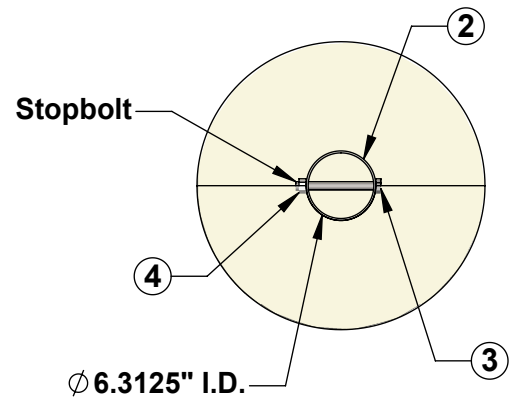

**AAE Model No. SAFP-30**  
**30' Straight Softball Foul Pole**

SAFP-30-O

SAFP-30-W

**Aluminum Athletic Equipment**  
1000 Enterprise Drive, Royersford, PA 19468  
Toll Free: (800) 523-5471 Phone: (610) 825-6565  
[www.aesports.com](http://www.aesports.com)

## Ground Sleeve Detail

**Total Weight = 145 lbs./ea.**

*\*\*Foul Poles also available in white, must specify.*

**Aluminum Athletic Equipment**  
 1000 Enterprise Drive, Royersford, PA 19468  
 Toll Free: (800) 523-5471 Fax: (610) 825-2378  
 www.AAEsports.com

DESCRIPTION: <b>SAFP-30 - 30' Straight Aluminum Foul Pole</b>		
NOTE: 30' Out of Ground, Straight Softball		
MODEL: SAFP-30	CATEGORY: CUSTOMER	DATE: 08/03/11
DWN. BY: TAD	CAD FILE: SAFP-30 Specifications	DWG. NO. SAFP-30-C-001