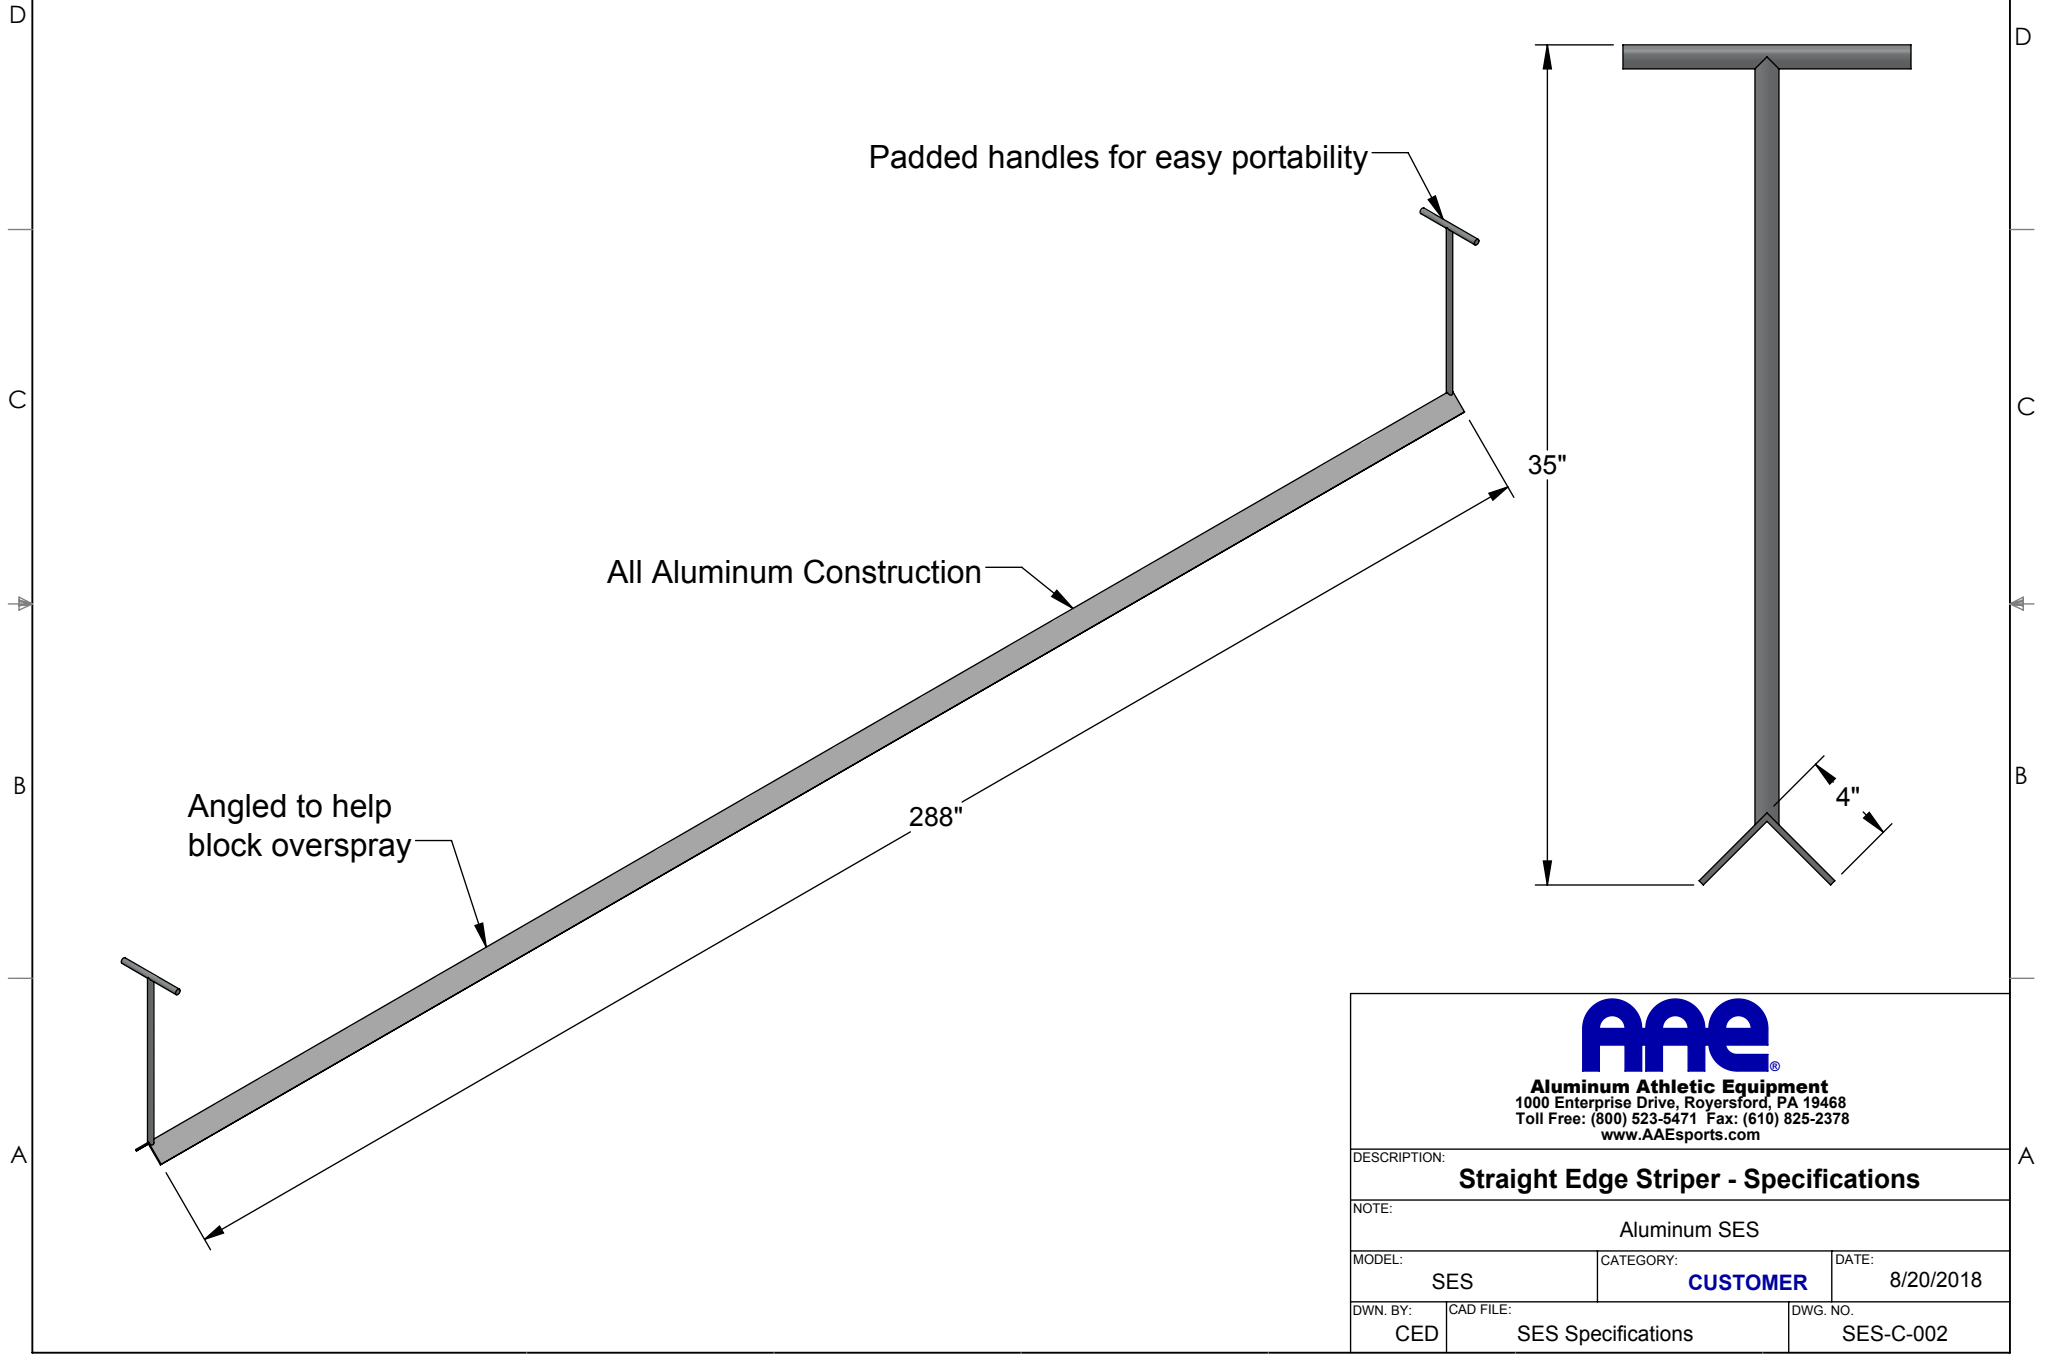

AAE Model No. SES
Straight Edge Striper

Aluminum Athletic Equipment
1000 Enterprise Drive, Royersford, PA 19468
Toll Free: (800) 523-5471 Fax: (610) 825-2378
www.AAEsports.com

SES - STRAIGHT EDGE STRIPER

Specifications

Aluminum Athletic Equipment
 1000 Enterprise Drive, Royersford, PA 19468
 Toll Free: (800) 523-5471 Fax: (610) 825-2378
www.AAEsports.com

DESCRIPTION:		
Straight Edge Striper - Specifications		
NOTE: Aluminum SES		
MODEL:	CATEGORY:	DATE:
SES	CUSTOMER	8/20/2018
DWN. BY:	CAD FILE:	DWG. NO.:
CED	SES Specifications	SES-C-002