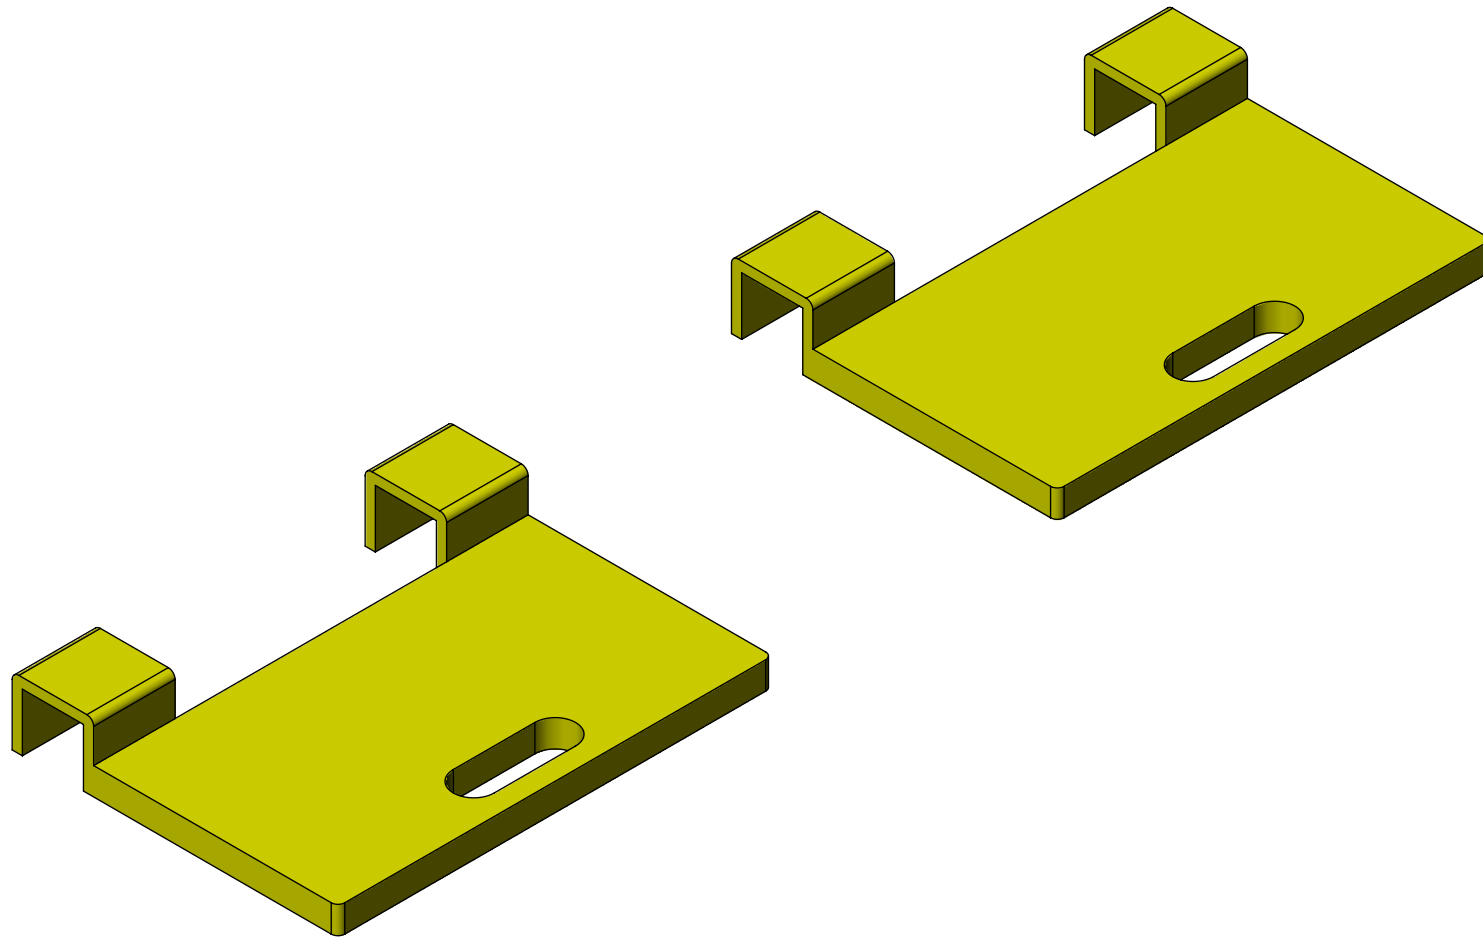

AAE Model No. SGW-40 Soccer Goal Anchor Weights

Aluminum Athletic Equipment
1000 Enterprise Drive, Royersford, PA 19468
Toll Free: (800) 523-5471 Fax: (610) 825-2378
www.AAEsports.com

SGW-40 - Specifications

Soccer Goal Weight - 40 lbs.

Product Info

- Dimensions : 16"L x 9"W x 1"H
- One-Piece C-Channel Design
- Slotted Handle for ease to carry
- Material : HRS
- Weight : 40lbs.
- Finish : Vinyl-Coated, Caution Yellow
- Sold in pairs (2 ea.)

Aluminum Athletic Equipment
 1000 Enterprise Drive, Royersford, PA 19468
 Toll Free: (800) 523-5471 Fax: (610) 825-2378
www.AAEsports.com

DESCRIPTION:		
SGW-40 - Soccer Goal Weight - Specifications		
NOTE:		
MODEL:	CATEGORY:	DATE:
SGW-40	CUSTOMER	11/03/08
DWN. BY:	CAD FILE:	DWG. NO.:
TAD	SGW-40 - Specifications	SGW-40-C-001