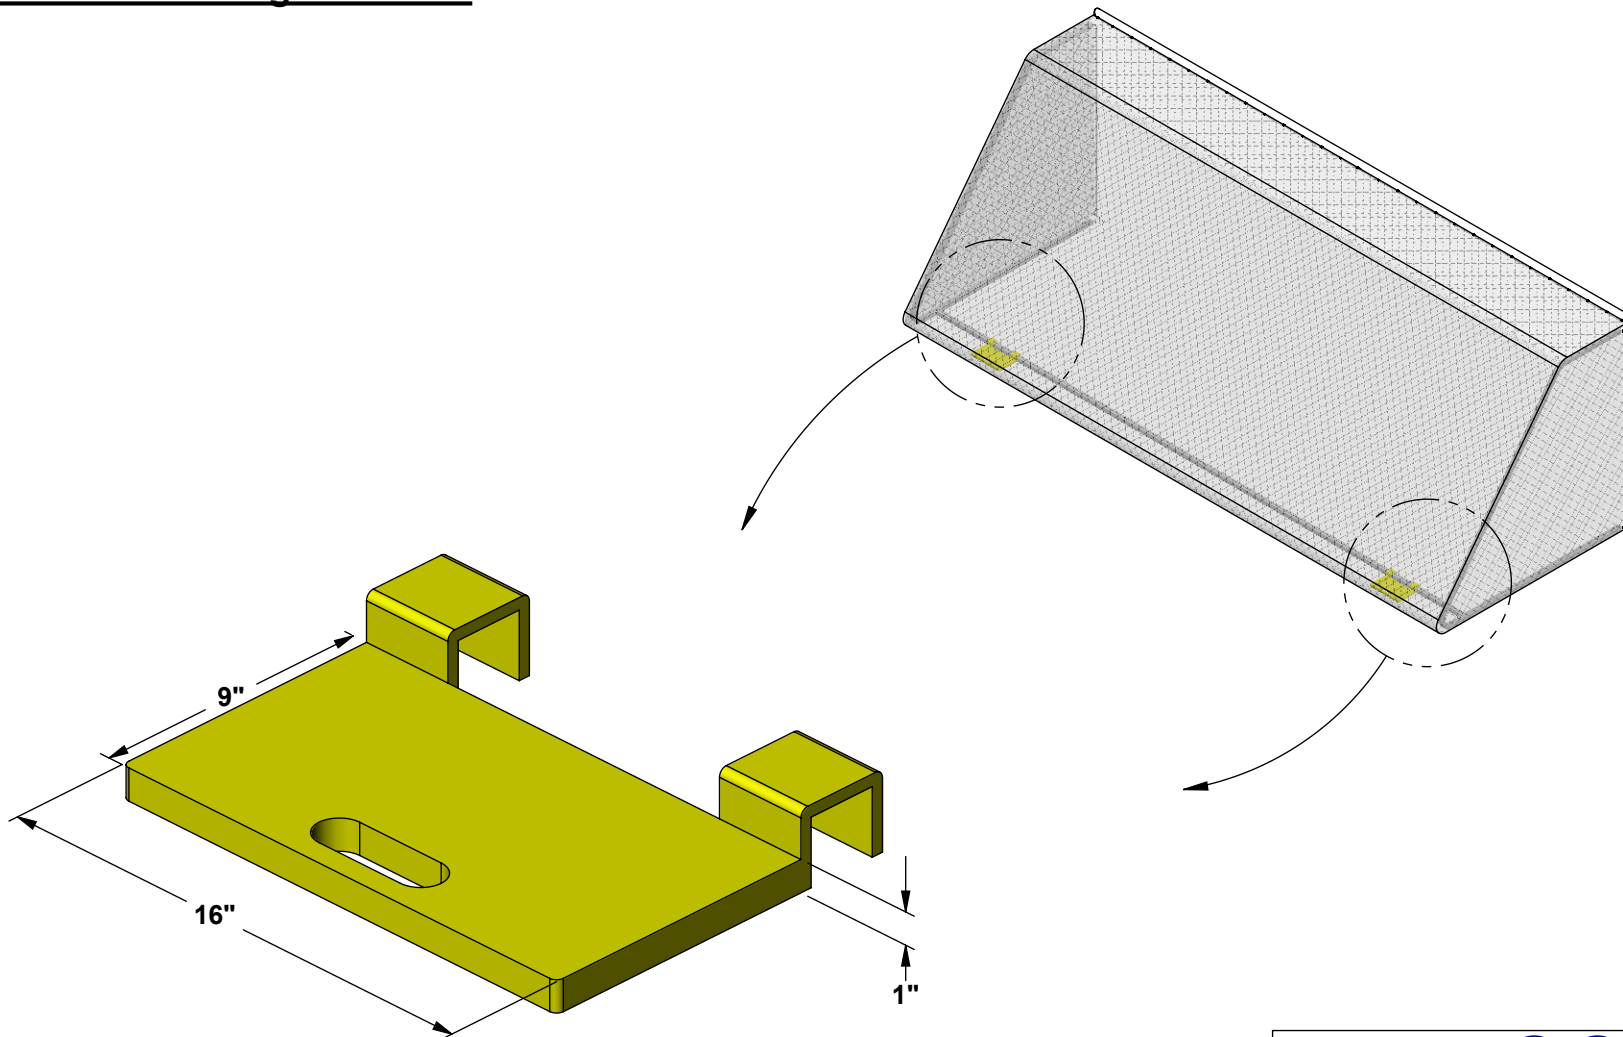

AAE Model No. SGW-40 Soccer Goal Anchor Weights

Aluminum Athletic Equipment
1000 Enterprise Drive, Royersford, PA 19468
Toll Free: (800) 523-5471 Fax: (610) 825-2378
www.AAEsports.com

SGW-40 - Specifications

Soccer Goal Weight - 40 lbs.

Product Info

- Dimensions : 16"L x 9"W x 1"H
- One-Piece C-Channel Design
- Slotted Handle for ease to carry
- Material : HRS
- Weight : 40lbs.
- Finish : Vinyl-Coated, Caution Yellow
- Sold in pairs (2 ea.)

Aluminum Athletic Equipment
 1000 Enterprise Drive, Royersford, PA 19468
 Toll Free: (800) 523-5471 Fax: (610) 825-2378
www.AAEsports.com

DESCRIPTION:		
SGW-40 - Soccer Goal Weight - Specifications		
NOTE:		
MODEL:	CATEGORY:	DATE:
SGW-40	CUSTOMER	11/03/08
DWN. BY:	CAD FILE:	DWG. NO.:
TAD	SGW-40 - Specifications	SGW-40-C-001