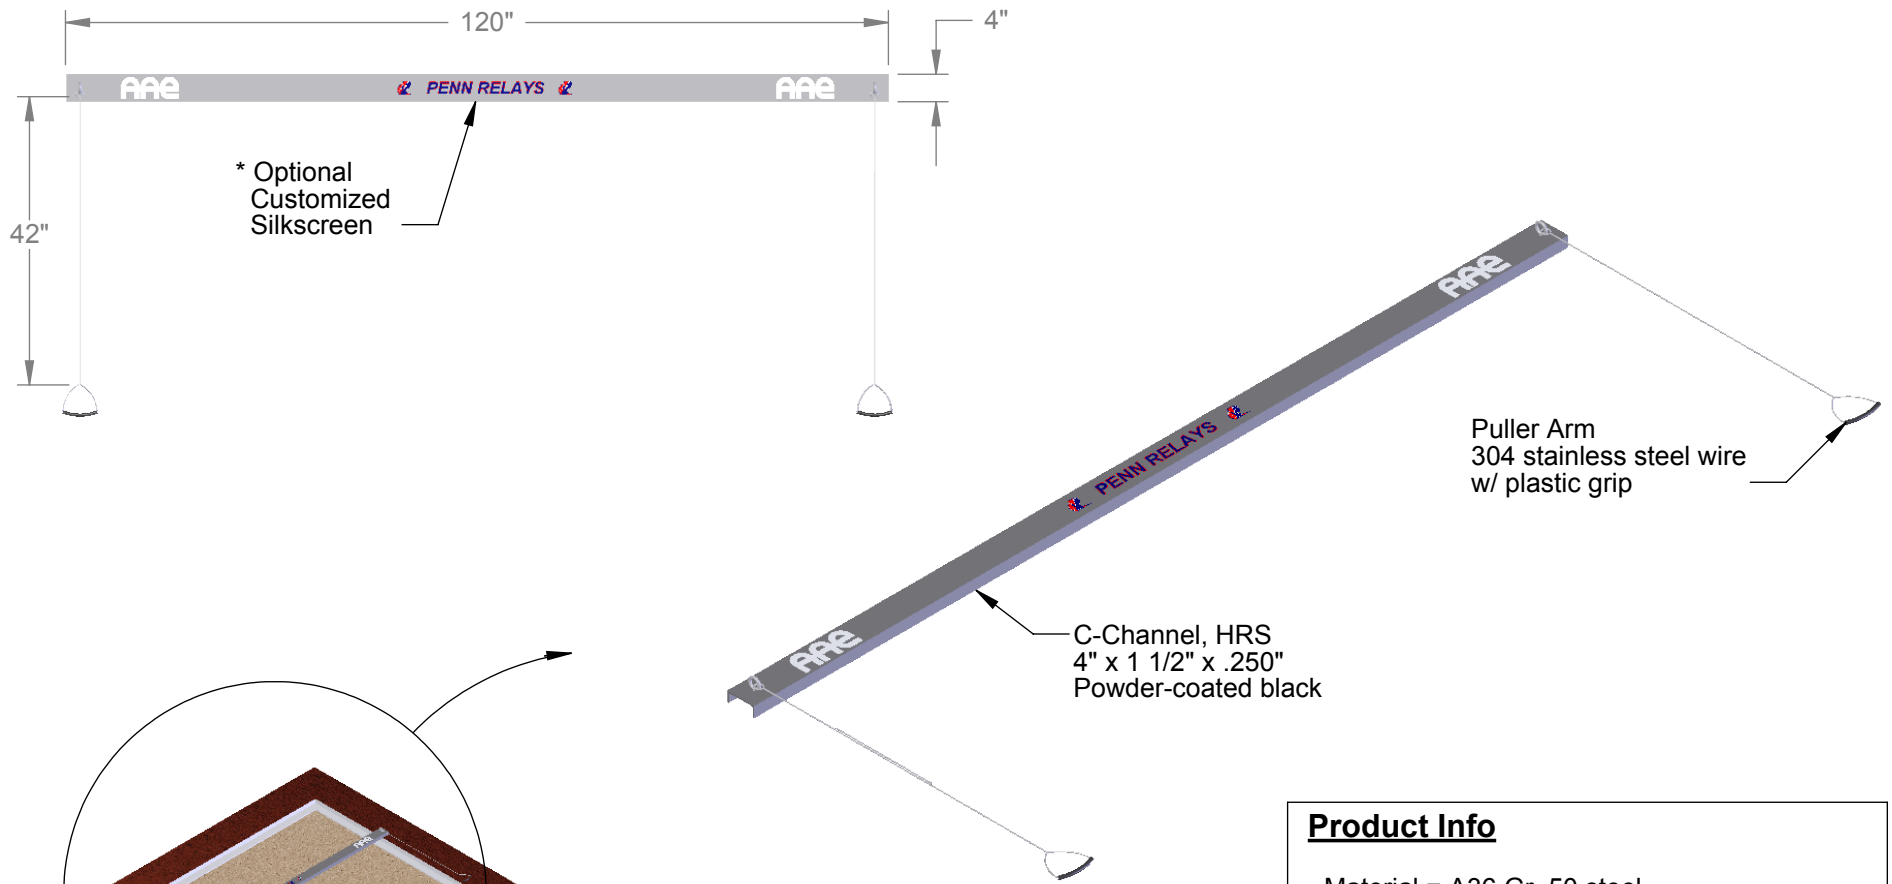

AAE Model No. SPL Steel Pit Leveler

Aluminum Athletic Equipment
1000 Enterprise Drive, Royersford, PA 19468
Toll Free: (800) 523-5471 Fax: (610) 825-2378
www.AAEsports.com

SPL - Steel Pit Leveler

Specifications

Product Info

- Material = A36 Gr. 50 steel
- Overall weight = 54lbs.
- Stainless steel puller arms

AAE
Aluminum Athletic Equipment
 1000 Enterprise Drive, Royersford, PA 19468
 Toll Free: (800) 523-5471 Fax: (610) 825-2378
www.AAEsports.com

DESCRIPTION:
SPL - Steel Pit Leveler - Specifications

NOTE:

MODEL: SPL	CATEGORY: CUSTOMER	DATE: 5/14/10
---------------	-----------------------	------------------

DWN. BY: TAD	CAD FILE: SPL - Specifications	DWG. NO. SPL-C-001
-----------------	-----------------------------------	-----------------------