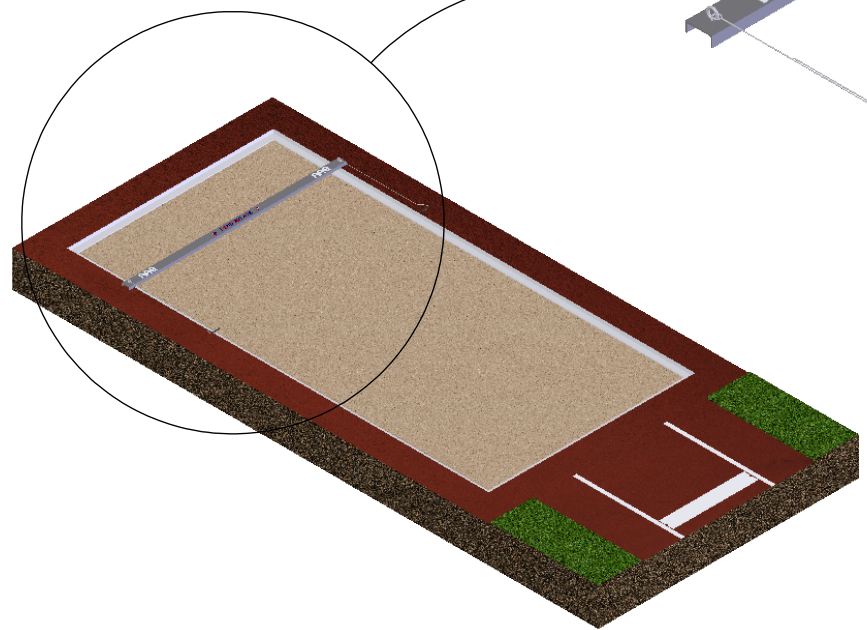

AAE Model No. SPL Steel Pit Leveler

Aluminum Athletic Equipment
1000 Enterprise Drive, Royersford, PA 19468
Toll Free: (800) 523-5471 Fax: (610) 825-2378
www.AAEsports.com

SPL - Steel Pit Leveler

Specifications

Product Info

- Material = A36 Gr. 50 steel
- Overall weight = 54lbs.
- Stainless steel puller arms

AAE
Aluminum Athletic Equipment
 1000 Enterprise Drive, Royersford, PA 19468
 Toll Free: (800) 523-5471 Fax: (610) 825-2378
www.AAEsports.com

DESCRIPTION:
SPL - Steel Pit Leveler - Specifications

NOTE:

MODEL: SPL	CATEGORY: CUSTOMER	DATE: 5/14/10
---------------	-----------------------	------------------

DWN. BY: TAD	CAD FILE: SPL - Specifications	DWG. NO. SPL-C-001
-----------------	-----------------------------------	-----------------------