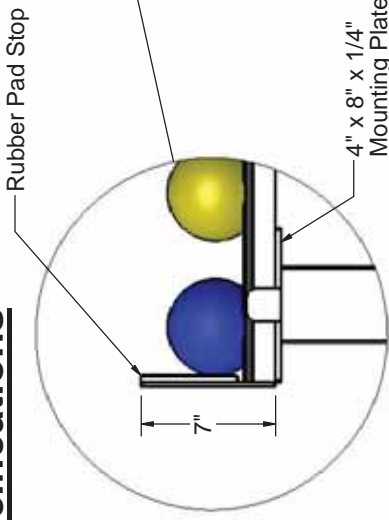

SRS

SHOT RETURN SYSTEMS

**Specification & Installation
Packet**

AAE[®]

SRS Models (SRS-50 & SRS-75) Specifications

| | | | |
|--------------|---|---|-----------------------------|
| DESCRIPTION: | | SRS-50 & SRS-75 - Specifications | |
| NOTE: | HS Model No. SRS-50 & NCAA Model No. SRS-75 | | |
| MODEL: | SRS | CATEGORY: | CUSTOMER |
| DWN BY: | TAD | CAD FILE: | SRS Models - Specifications |
| | | DWG. NO.: | SRS-S-001 |