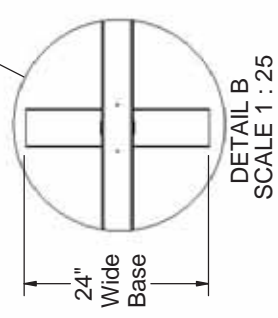

SRS

SHOT RETURN SYSTEMS

**Specification & Installation
Packet**

AAE[®]

SRS Models (SRS-50 & SRS-75) Specifications

| | | | |
|--------------|---|---|-----------------------------|
| DESCRIPTION: | | SRS-50 & SRS-75 - Specifications | |
| NOTE: | HS Model No. SRS-50 & NCAA Model No. SRS-75 | | |
| MODEL: | SRS | CATEGORY: | CUSTOMER |
| DWN BY: | TAD | CAD FILE: | SRS Models - Specifications |
| | | DWG. NO.: | SRS-S-001 |