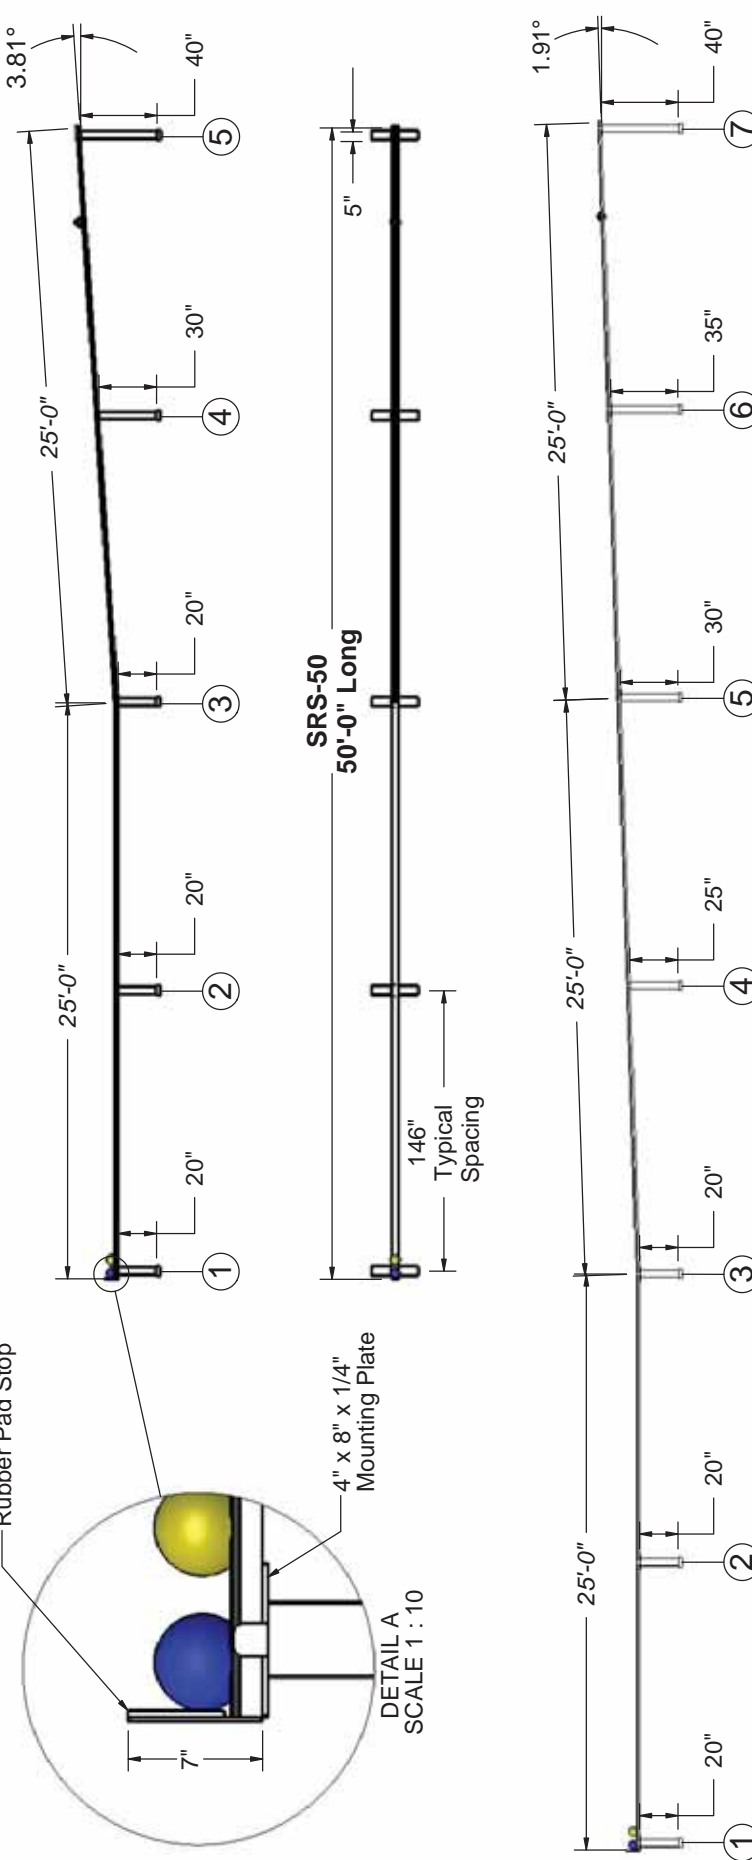

SRS

SHOT RETURN SYSTEMS

**Specification & Installation
Packet**

AAE[®]

SRS Models (SRS-50 & SRS-75) Specifications

| | | | |
|--------------|---|---|-----------------------------|
| DESCRIPTION: | | SRS-50 & SRS-75 - Specifications | |
| NOTE: | HS Model No. SRS-50 & NCAA Model No. SRS-75 | | |
| MODEL: | SRS | CATEGORY: | CUSTOMER |
| DWN BY: | TAD | CAD FILE: | SRS Models - Specifications |
| | | DWG. NO.: | SRS-S-001 |