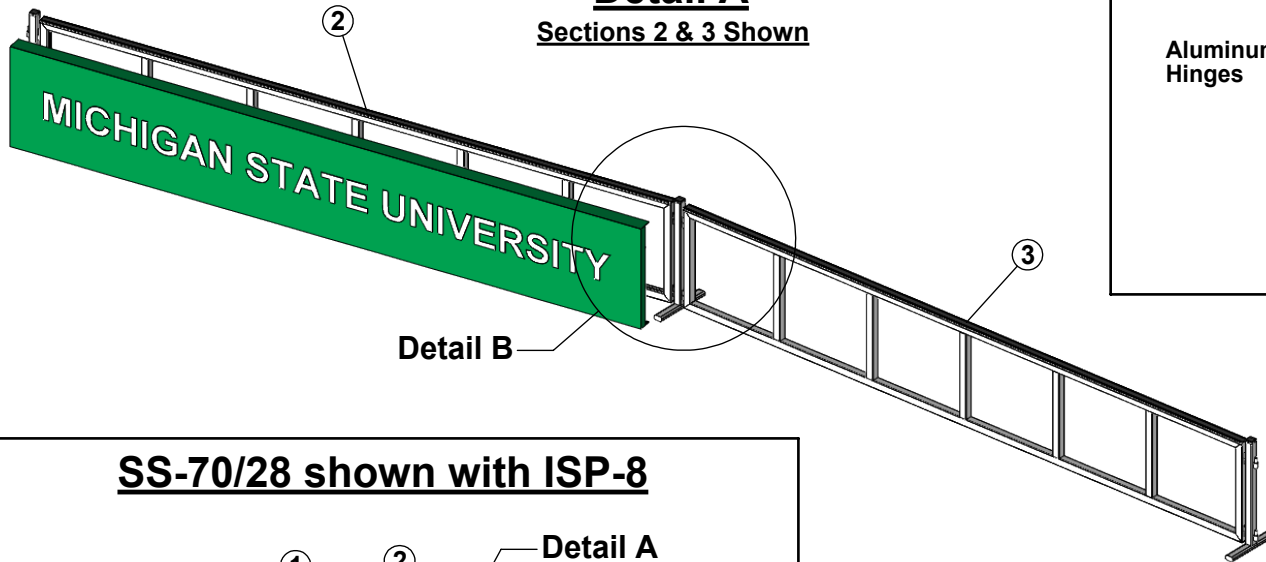

Detail B Components Description

Detail A Sections 2 & 3 Shown

Weight Calculations:

- 1) 14'-3" x 2'-4" Frame Weight = 58 lbs./ea.
- 2) 30" Post Weight = 5 lbs.

SS-70/28 Overall Weight = 320 lbs.

SS-70/28 shown with ISP-8

SS-70/28 Top View

Aluminum Athletic Equipment
1000 Enterprise Drive, Royersford, PA 19468
Toll Free: (800) 523-5471 Fax: (610) 825-2378
www.AAEsports.com

DESCRIPTION		
Shot Stopper - SS-70/28 Specifications		
NOTE: 70' Arc Length x 28" Height - Welded Aluminum Sections (5 Total)		
MODEL:	CATEGORY:	DATE:
SS-70/28	CUSTOMER	1/19/04
DWN. BY:	CAD FILE:	DWG. NO.
TAD	SS-70/28 Specifications	SS-70/28-C-001