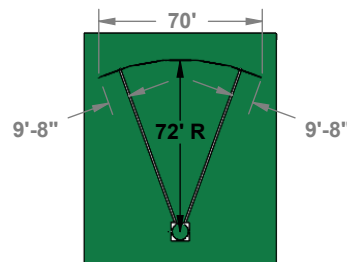

Detail B Components Description

Detail A Sections 2 & 3 Shown

Weight Calculations:

- 1) 14'-3" x 2'-4" Frame Weight = 58 lbs./ea.
- 2) 30" Post Weight = 5 lbs.

SS-70/28 Overall Weight = 320 lbs.

SS-70/28 shown with ISP-8

SS-70/28 Top View

Aluminum Athletic Equipment
1000 Enterprise Drive, Royersford, PA 19468
Toll Free: (800) 523-5471 Fax: (610) 825-2378
www.AAEsports.com

DESCRIPTION		
Shot Stopper - SS-70/28 Specifications		
NOTE: 70' Arc Length x 28" Height - Welded Aluminum Sections (5 Total)		
MODEL:	CATEGORY:	DATE:
SS-70/28	CUSTOMER	1/19/04
DWN. BY:	CAD FILE:	DWG. NO.
TAD	SS-70/28 Specifications	SS-70/28-C-001