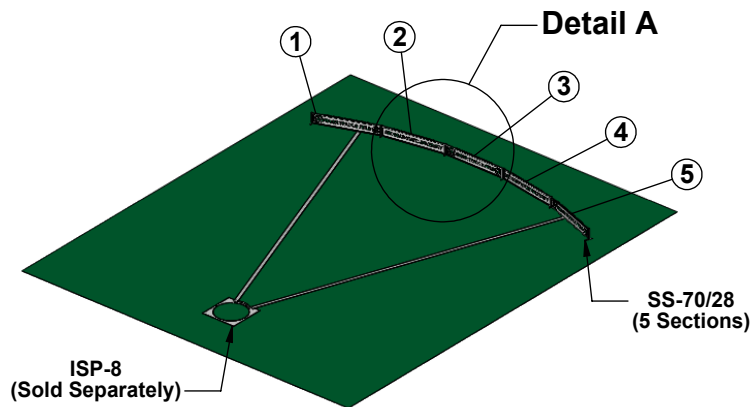

Detail B Components Description

Detail A Sections 2 & 3 Shown

Weight Calculations:

- 1) 14'-3" x 2'-4" Frame Weight = 58 lbs./ea.
- 2) 30" Post Weight = 5 lbs.

SS-70/28 Overall Weight = 320 lbs.

SS-70/28 shown with ISP-8

SS-70/28 Top View

Aluminum Athletic Equipment
1000 Enterprise Drive, Royersford, PA 19468
Toll Free: (800) 523-5471 Fax: (610) 825-2378
www.AAEsports.com

DESCRIPTION		
Shot Stopper - SS-70/28 Specifications		
NOTE: 70' Arc Length x 28" Height - Welded Aluminum Sections (5 Total)		
MODEL:	CATEGORY:	DATE:
SS-70/28	CUSTOMER	1/19/04
DWN. BY:	CAD FILE:	DWG. NO.
TAD	SS-70/28 Specifications	SS-70/28-C-001