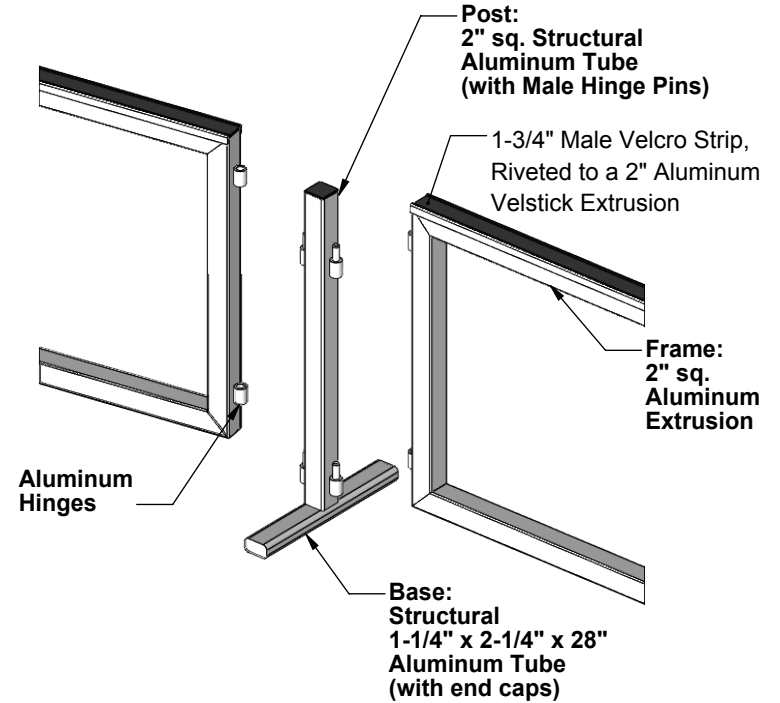

Detail B Components Description

Detail A Sections 2 & 3 Shown

Weight Calculations:

- 1) 14'-3" x 2'-4" Frame Weight = 58 lbs./ea.
- 2) 30" Post Weight = 5 lbs.

SS-70/28 Overall Weight = 320 lbs.

SS-70/28 shown with ISP-8

SS-70/28 Top View

Aluminum Athletic Equipment
1000 Enterprise Drive, Royersford, PA 19468
Toll Free: (800) 523-5471 Fax: (610) 825-2378
www.AAEsports.com

DESCRIPTION		
Shot Stopper - SS-70/28 Specifications		
NOTE: 70' Arc Length x 28" Height - Welded Aluminum Sections (5 Total)		
MODEL:	CATEGORY:	DATE:
SS-70/28	CUSTOMER	1/19/04
DWN. BY:	CAD FILE:	DWG. NO.
TAD	SS-70/28 Specifications	SS-70/28-C-001