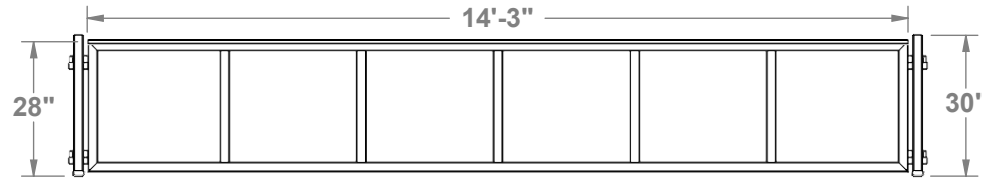

Detail B Components Description

Detail A Sections 2 & 3 Shown

Weight Calculations:

- 1) 14'-3" x 2'-4" Frame Weight = 58 lbs./ea.
- 2) 30" Post Weight = 5 lbs.

SS-70/28 Overall Weight = 320 lbs.

SS-70/28 shown with ISP-8

SS-70/28 Top View

Aluminum Athletic Equipment
1000 Enterprise Drive, Royersford, PA 19468
Toll Free: (800) 523-5471 Fax: (610) 825-2378
www.AAEsports.com

DESCRIPTION		
Shot Stopper - SS-70/28 Specifications		
NOTE: 70' Arc Length x 28" Height - Welded Aluminum Sections (5 Total)		
MODEL:	CATEGORY:	DATE:
SS-70/28	CUSTOMER	1/19/04
DWN. BY:	CAD FILE:	DWG. NO.
TAD	SS-70/28 Specifications	SS-70/28-C-001