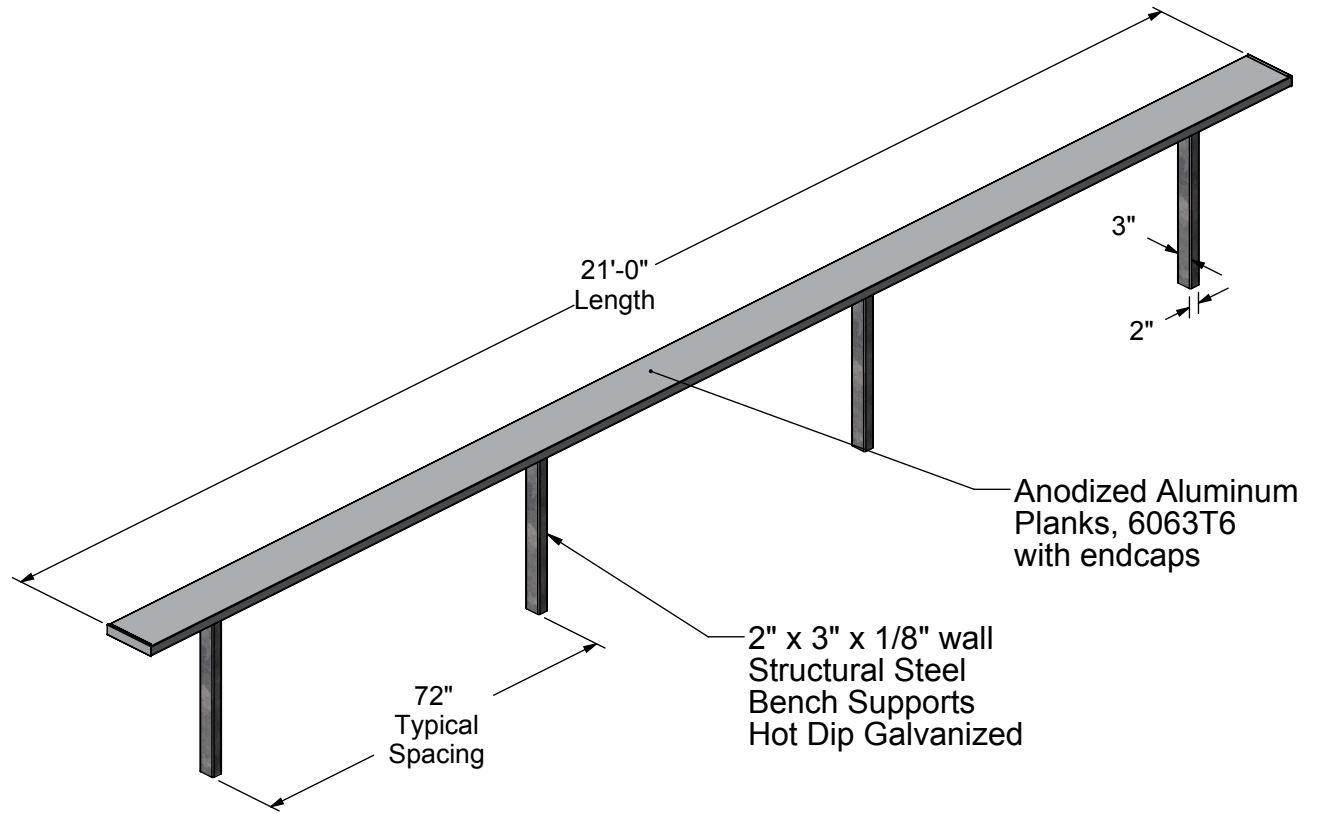

Equipment Details

Materials: Anodized Aluminum, 6063T6
Galvanized Steel Tube, 2" x 3" x 1/8" wall
Aluminum & Stainless Steel Hardware
Concrete

Overall Weight: 95 lbs.
Overall Size: 19" high x 9 5/8 deep x 21' long