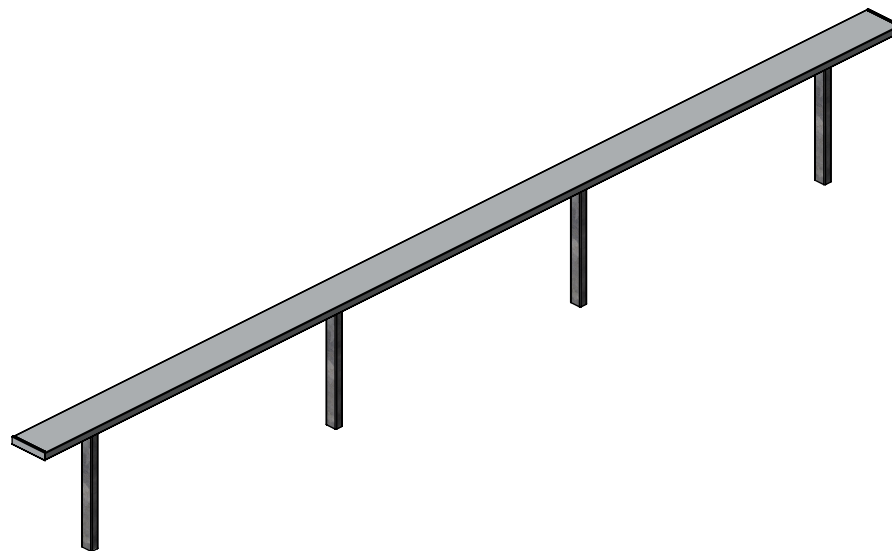

AAE Model No. TB-21-P
21' Permanent Team Bench

Aluminum Athletic Equipment
1000 Enterprise Drive, Royersford, PA 19468
Toll Free: (800) 523-5471 Fax: (610) 825-2378
www.AAEsports.com

TB-21-P - 21' Permanent Team Bench Specifications

Equipment Details

Materials: Anodized Aluminum, 6063T6
Galvanized Steel Tube, 2" x 3" x 1/8" wall
Aluminum & Stainless Steel Hardware
Concrete

Overall Weight: 95 lbs.
Overall Size: 19" high x 9 5/8 deep x 21' long