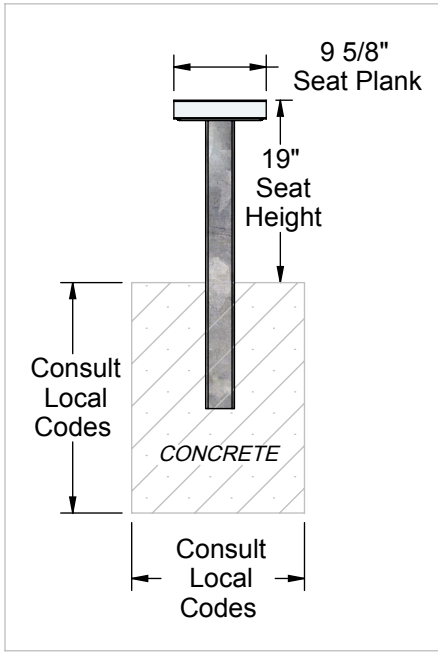

AAE Model No. TB-21-P
21' Permanent Team Bench

Aluminum Athletic Equipment
1000 Enterprise Drive, Royersford, PA 19468
Toll Free: (800) 523-5471 Fax: (610) 825-2378
www.AAEsports.com

TB-21-P - 21' Permanent Team Bench Specifications

Equipment Details

Materials: Anodized Aluminum, 6063T6
Galvanized Steel Tube, 2" x 3" x 1/8" wall
Aluminum & Stainless Steel Hardware
Concrete

Overall Weight: 95 lbs.
Overall Size: 19" high x 9 5/8 deep x 21' long