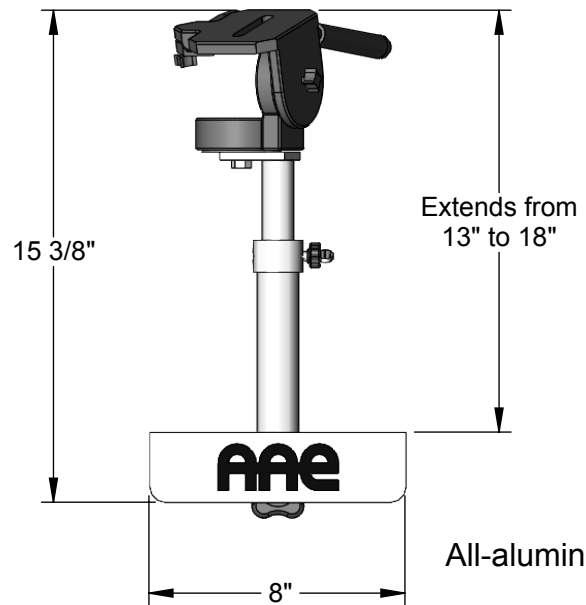

VCU-RM Specifications

Micro Fluid Head consistent smooth movements with pan and tilt locks.
(Up to 8 lbs. Video Cameras)

All-aluminum construction

Adjustable pan bar, positioned on either side

Aluminum Athletic Equipment
1000 Enterprise Drive, Royersford, PA 19468
Toll Free: (800) 523-5471 Fax: (610) 825-2378
www.AAEsports.com

| | | |
|-----------------------------------------|-----------------------|--------------|
| DESCRIPTION: | | |
| Video Camera Rail Mounted Unipod | | |
| NOTE: Specifications | | |
| MODEL: | CATEGORY: | DATE: |
| VCU-RM | CUSTOMER | 2/27/2018 |
| DWN. BY: | CAD FILE: | DWG. NO.: |
| CED | VCU-RM Specifications | VCU-RM-C-001 |