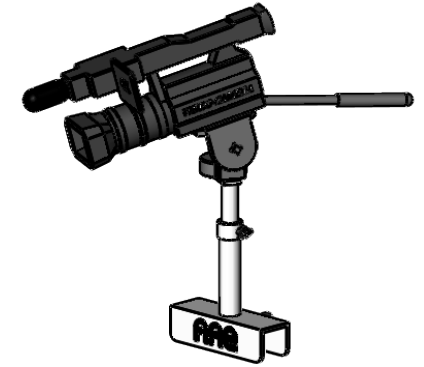

VCU-RM Specifications

Micro Fluid Head consistent smooth movements with pan and tilt locks.
(Up to 8 lbs. Video Cameras)

All-aluminum construction

Adjustable pan bar, positioned on either side

Aluminum Athletic Equipment
1000 Enterprise Drive, Royersford, PA 19468
Toll Free: (800) 523-5471 Fax: (610) 825-2378
www.AAEsports.com

| | | |
|-----------------------------------------|-----------------------|--------------|
| DESCRIPTION: | | |
| Video Camera Rail Mounted Unipod | | |
| NOTE: Specifications | | |
| MODEL: | CATEGORY: | DATE: |
| VCU-RM | CUSTOMER | 2/27/2018 |
| DWN. BY: | CAD FILE: | DWG. NO.: |
| CED | VCU-RM Specifications | VCU-RM-C-001 |