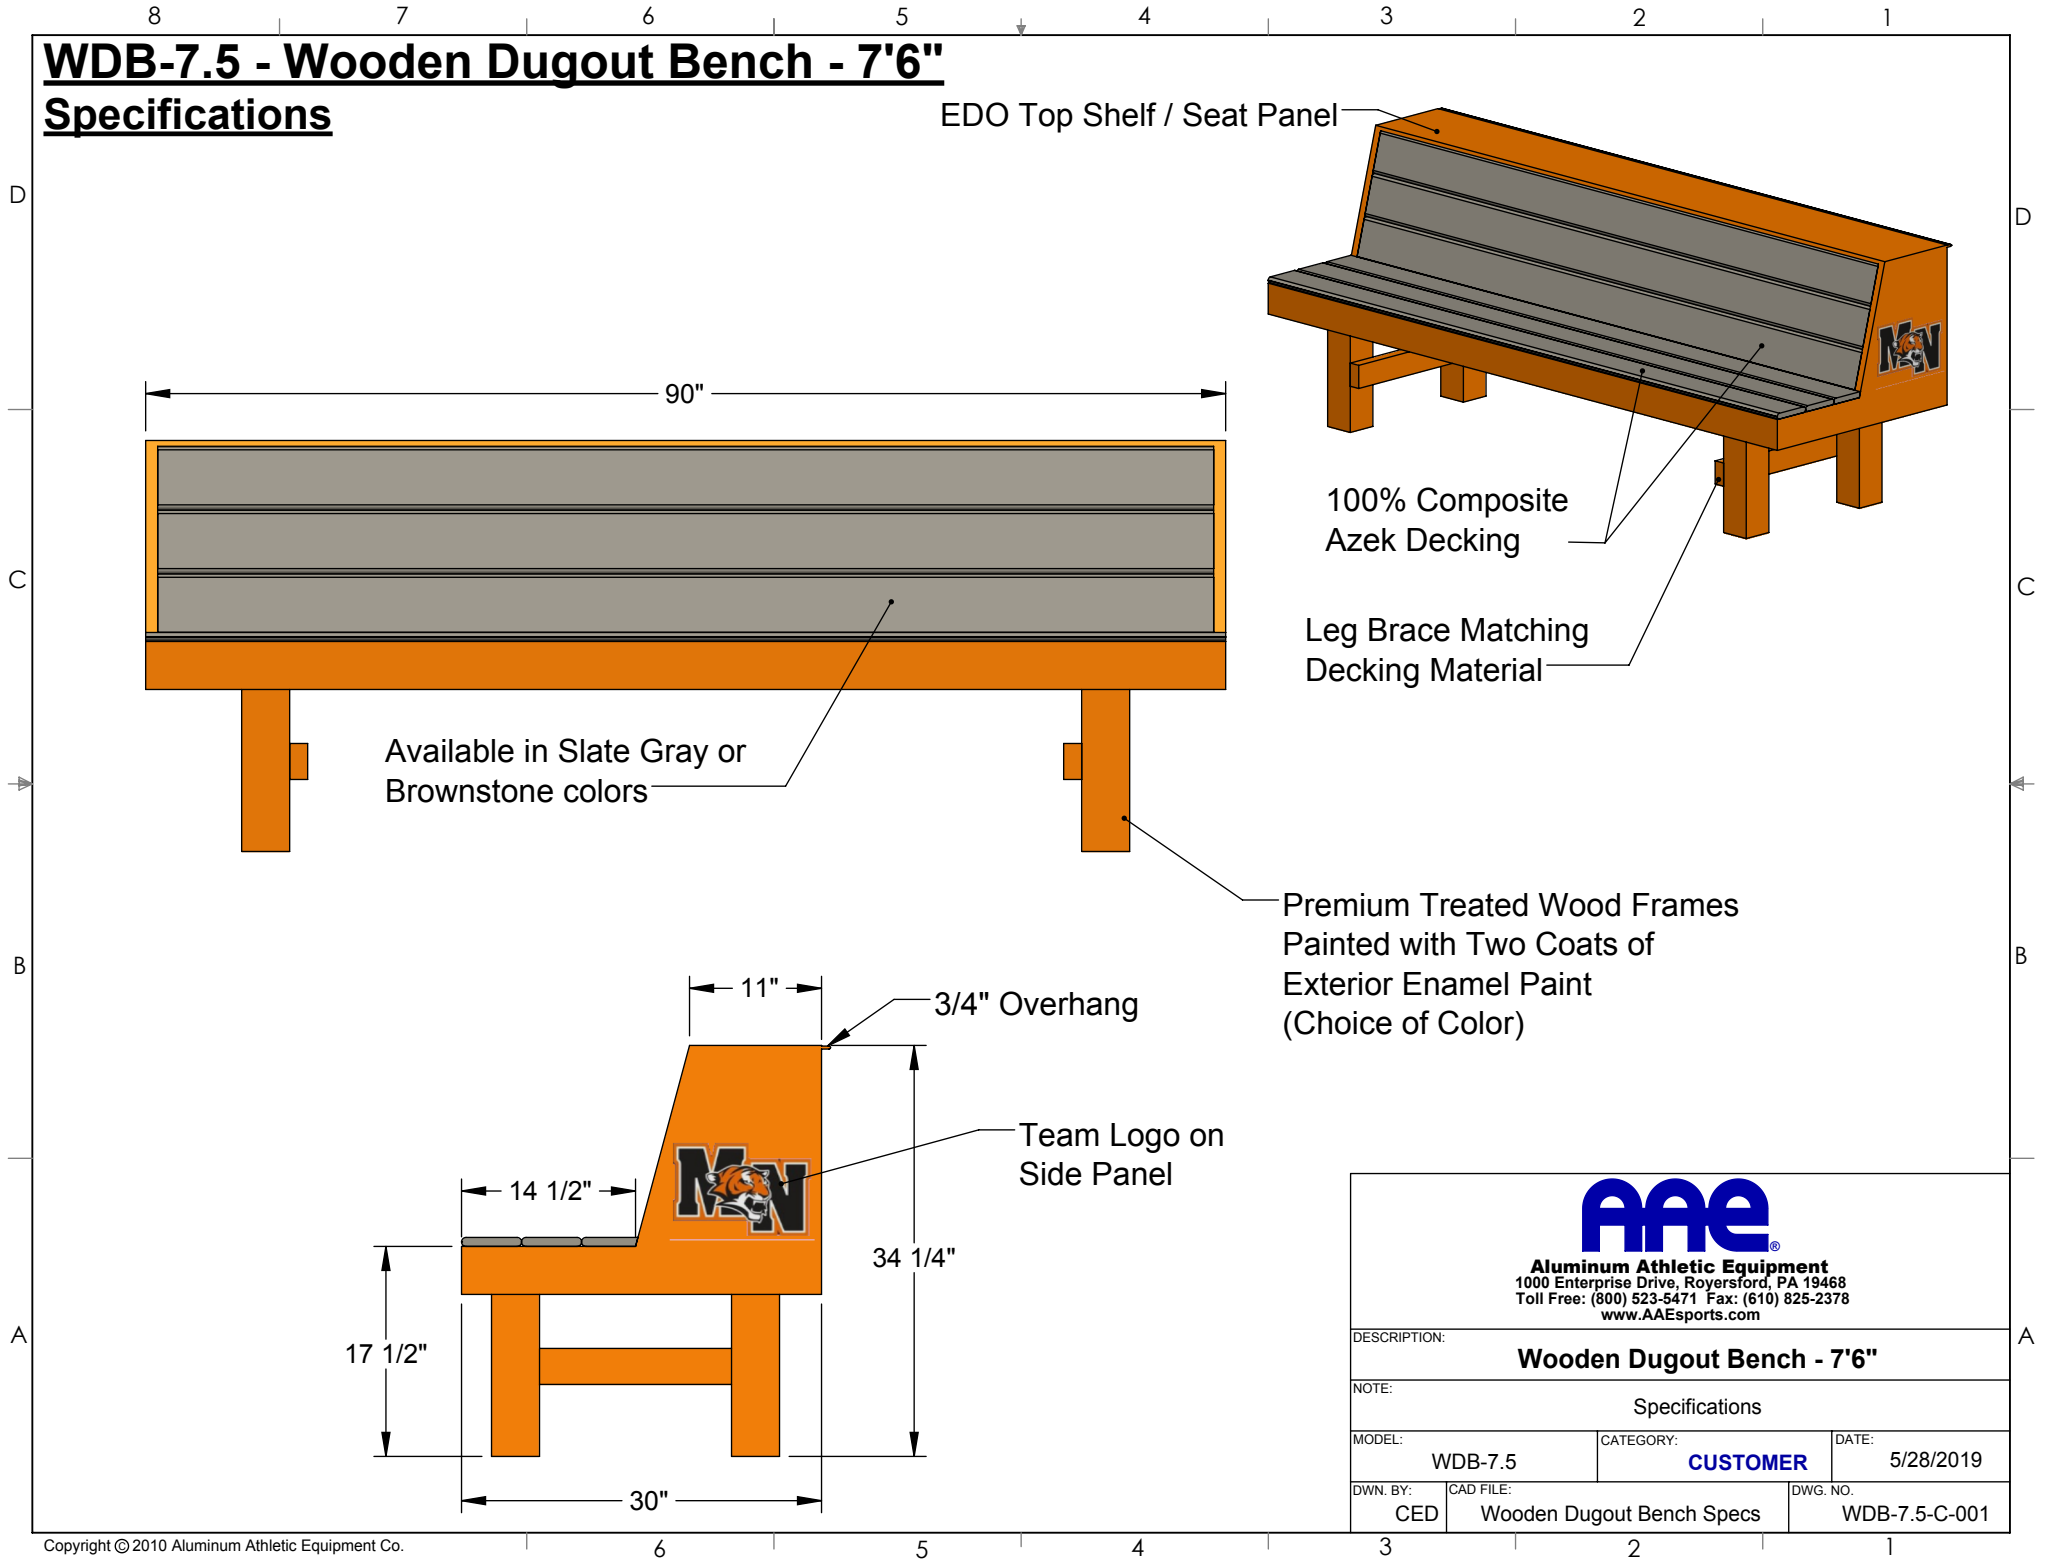

# WDB-7.5 - Wooden Dugout Bench - 7'6"

## Specifications

 <b>Aluminum Athletic Equipment</b> 1000 Enterprise Drive, Royersford, PA 19468 Toll Free: (800) 523-5471 Fax: (610) 825-2378 <a href="http://www.AAEsports.com">www.AAEsports.com</a>		
DESCRIPTION: <b>Wooden Dugout Bench - 7'6"</b>		
NOTE: Specifications		
MODEL: WDB-7.5	CATEGORY: <b>CUSTOMER</b>	DATE: 5/28/2019
DWN. BY: CED	CAD FILE: Wooden Dugout Bench Specs	DWG. NO. WDB-7.5-C-001