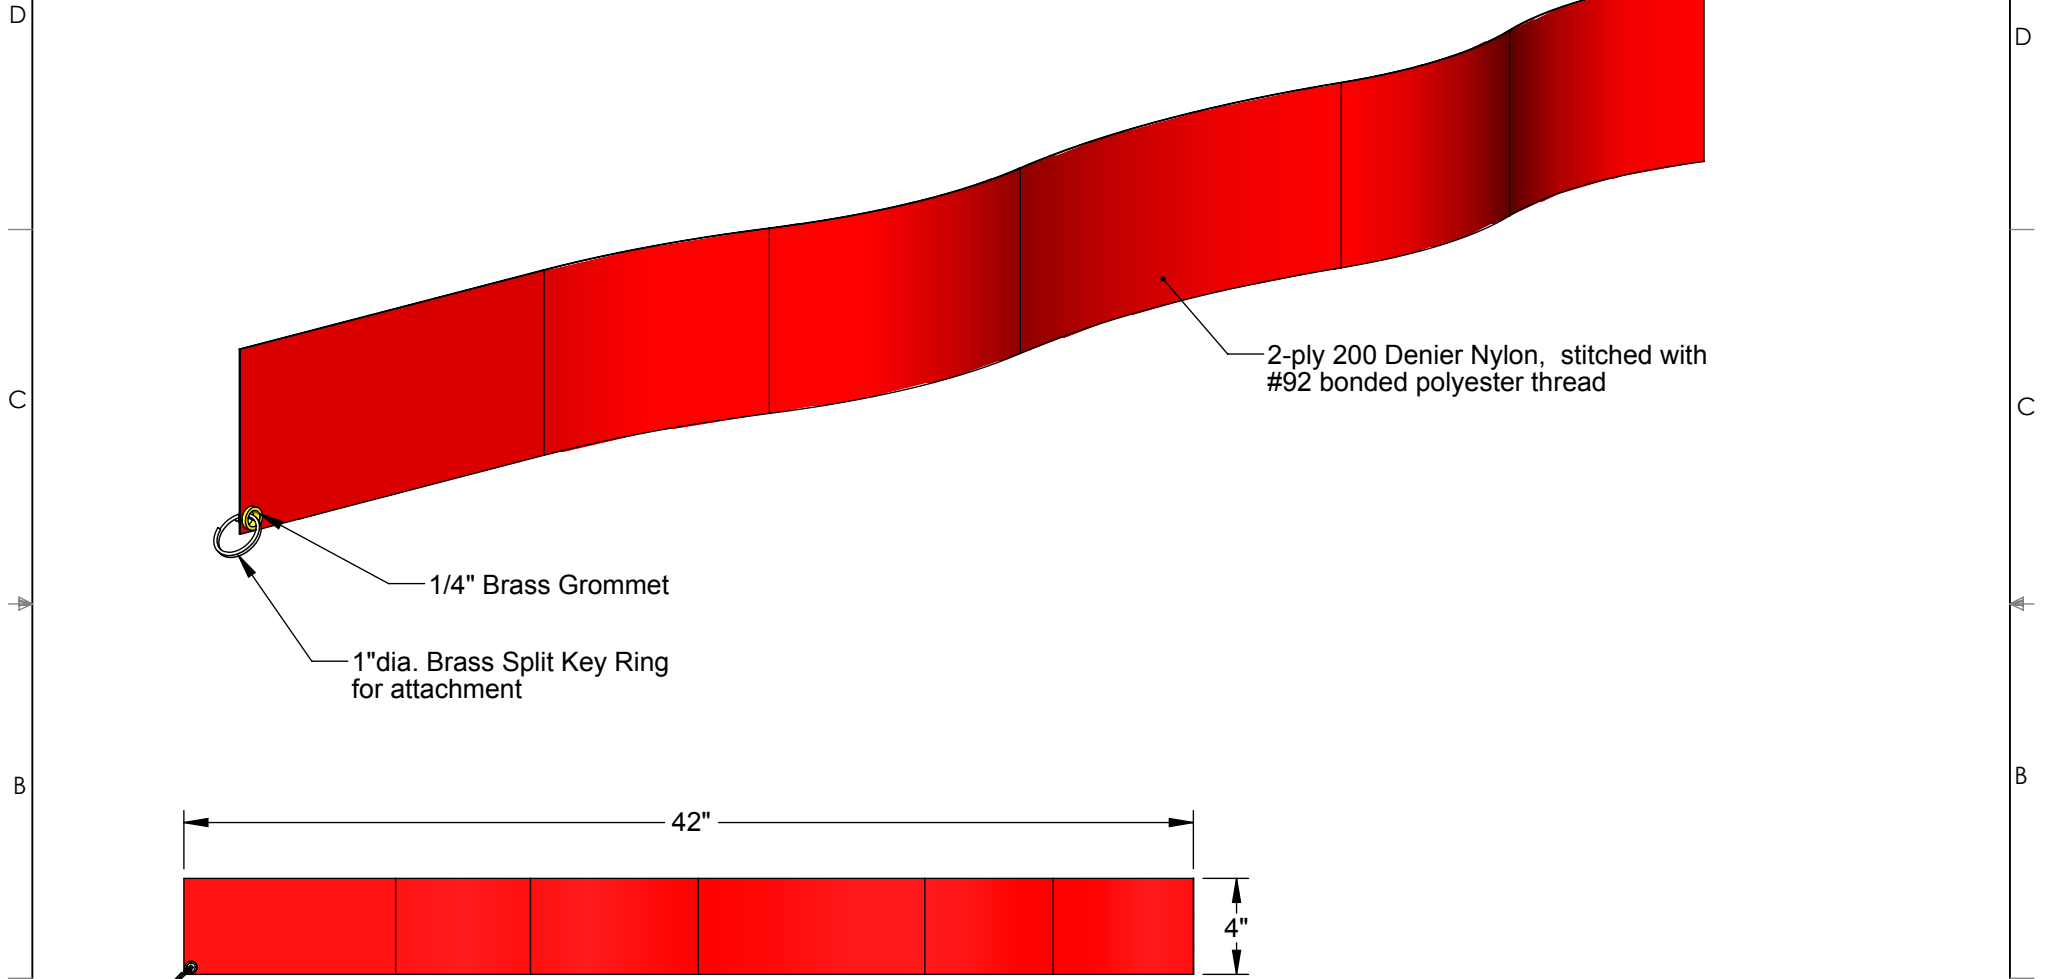

WDF - Wind Directional Flag Specifications

Model Nos.
WDF = Single Flag
WDF-4 = Set of 4 Flags

 Aluminum Athletic Equipment 1000 Enterprise Drive, Royersford, PA 19468 Toll Free: (800) 523-5471 Fax: (610) 825-2378 www.AAEsports.com		
DESCRIPTION:		
WDF - Wind Directional Flag - Specifications		
NOTE:		
Used with Football Goals, Indicators etc.		
MODEL:	CATEGORY:	DATE:
WDF or WDF-4	CUSTOMER	4/1/14
DWN. BY:	CAD FILE:	DWG. NO.:
TAD	WDF - Specifications	WDF-C-001