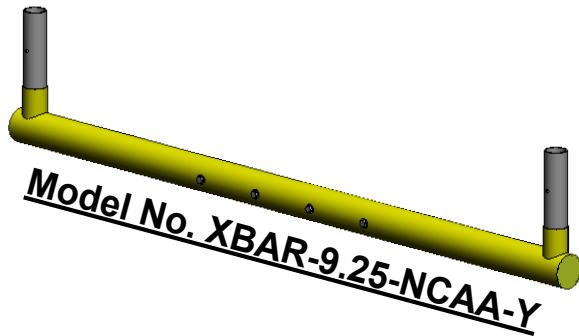

XBAR-9.25 - Practice Crossbar 9'-3" between uprights Specifications

*** The Entire Crossbar is Powder-coated Day-Glo Saturn Yellow for NFL or choice of Yellow or White for NCAA (must specify)**

Aluminum Athletic Equipment
1000 Enterprise Drive, Royersford, PA 19468
Toll Free: (800) 523-5471 Fax: (610) 825-2378
www.AAEsports.com

DESCRIPTION		
XBAR-9.25 - Practice Crossbar 9'-3" - Specifications		
NOTE:		
MODEL:	CATEGORY:	DATE:
XBAR-9.25	CUSTOMER	1/19/11
DWN. BY:	CAD FILE:	DWG. NO.
TAD	XBAR-9.25 Specifications	XBAR-9.25-C-001