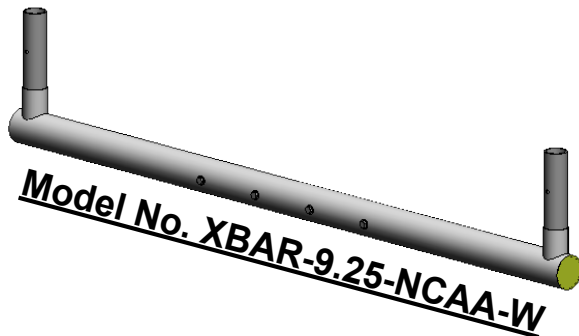

XBAR-9.25 - Practice Crossbar 9'-3" between uprights Specifications

*** The Entire Crossbar is Powder-coated Day-Glo Saturn Yellow for NFL or choice of Yellow or White for NCAA (must specify)**

Aluminum Athletic Equipment
1000 Enterprise Drive, Royersford, PA 19468
Toll Free: (800) 523-5471 Fax: (610) 825-2378
www.AAEsports.com

DESCRIPTION		
XBAR-9.25 - Practice Crossbar 9'-3" - Specifications		
NOTE:		
MODEL:	CATEGORY:	DATE:
XBAR-9.25	CUSTOMER	1/19/11
DWN. BY:	CAD FILE:	DWG. NO.
TAD	XBAR-9.25 Specifications	XBAR-9.25-C-001