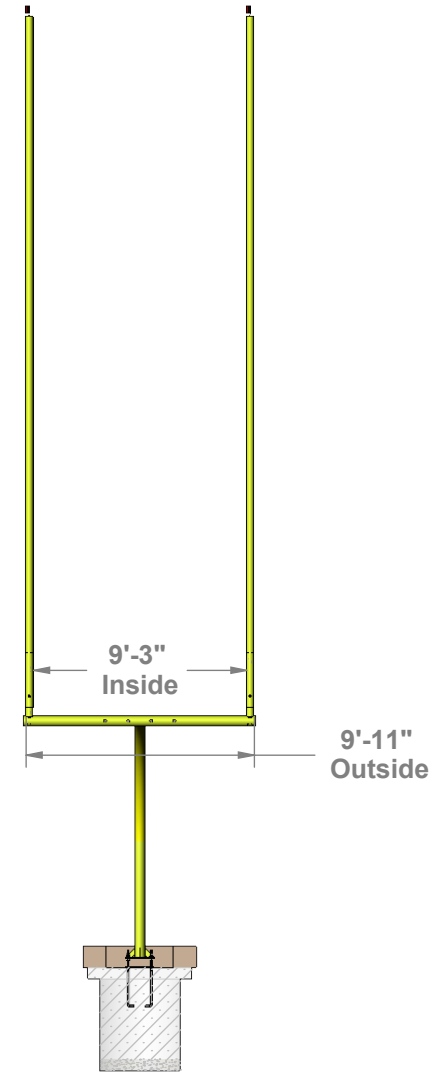

XBAR-9.25 - Practice Crossbar 9'-3" between uprights Specifications

*** The Entire Crossbar is Powder-coated Day-Glo Saturn Yellow for NFL or choice of Yellow or White for NCAA (must specify)**

Aluminum Athletic Equipment
1000 Enterprise Drive, Royersford, PA 19468
Toll Free: (800) 523-5471 Fax: (610) 825-2378
www.AAEsports.com

DESCRIPTION		
XBAR-9.25 - Practice Crossbar 9'-3" - Specifications		
NOTE:		
MODEL:	CATEGORY:	DATE:
XBAR-9.25	CUSTOMER	1/19/11
DWN. BY:	CAD FILE:	DWG. NO.
TAD	XBAR-9.25 Specifications	XBAR-9.25-C-001