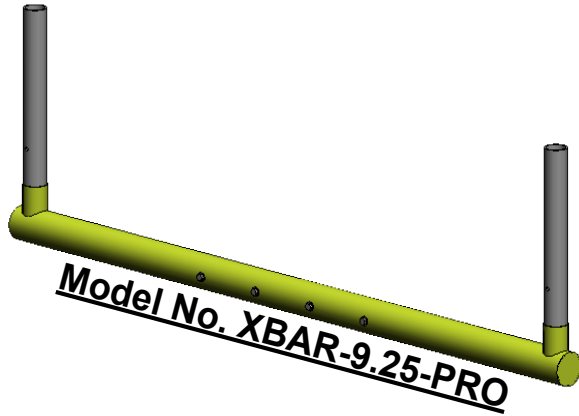

XBAR-9.25 - Practice Crossbar 9'-3" between uprights Specifications

*** The Entire Crossbar is Powder-coated Day-Glo Saturn Yellow for NFL or choice of Yellow or White for NCAA (must specify)**

Aluminum Athletic Equipment
1000 Enterprise Drive, Royersford, PA 19468
Toll Free: (800) 523-5471 Fax: (610) 825-2378
www.AAEsports.com

DESCRIPTION		
XBAR-9.25 - Practice Crossbar 9'-3" - Specifications		
NOTE:		
MODEL:	CATEGORY:	DATE:
XBAR-9.25	CUSTOMER	1/19/11
DWN. BY:	CAD FILE:	DWG. NO.
TAD	XBAR-9.25 Specifications	XBAR-9.25-C-001