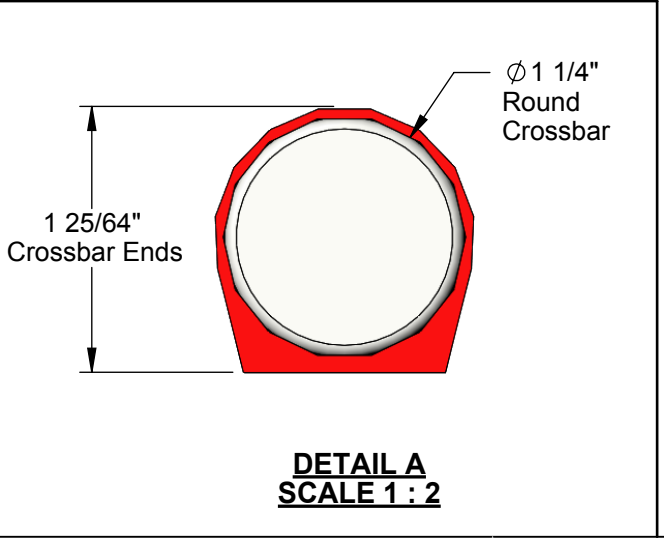

**Meets IAAF, NCAA and NFHS 2013 Rules 7-4-6, 7-5-11*

 Aluminum Athletic Equipment 1000 Enterprise Drive, Royersford, PA 19468 Toll Free: (800) 523-5471 Fax: (610) 825-2378 www.AAEsports.com			
DESCRIPTION			
XG-4 Crossbar Specifications			
NOTE: High Jump Crossbar			
MODEL:	CATEGORY:	DATE:	
XG-4	CUSTOMER	4/15/02	
DRAWN BY:	CAD FILE:	DWG. NO.:	
TAD	XG-4 Crossbar	XG-4-C-001	