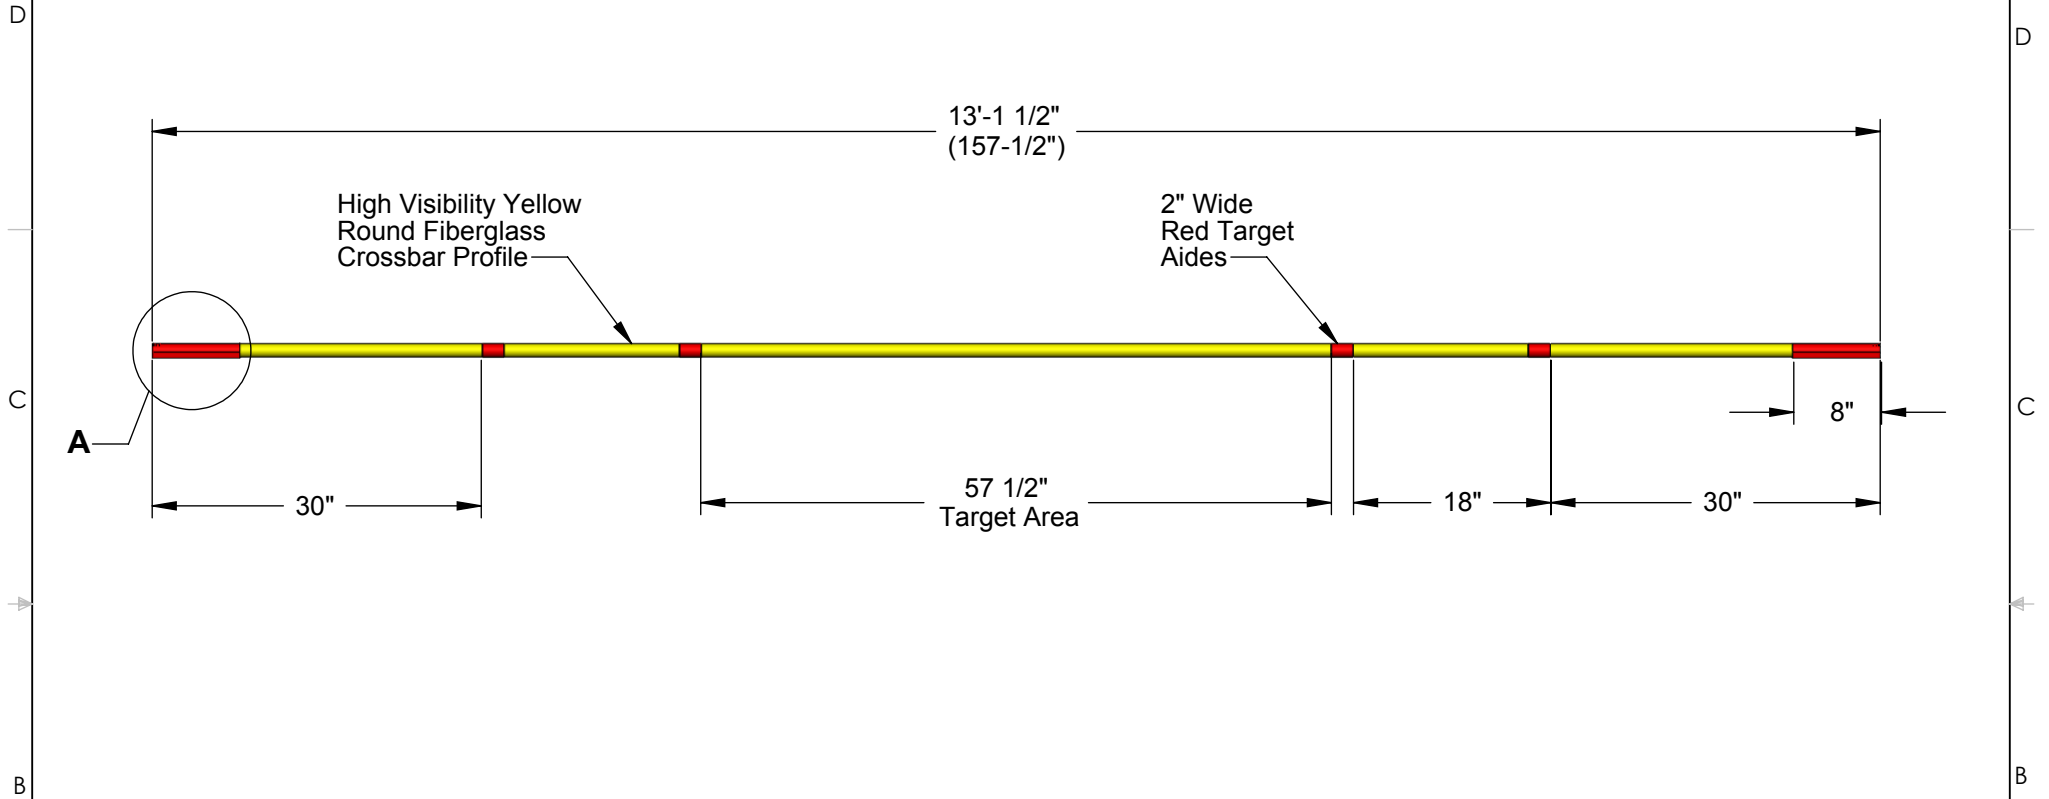

AAE Model No. XG-4
High Jump Crossbar

Aluminum Athletic Equipment
1000 Enterprise Drive, Royersford, PA 19468
Toll Free: (800) 523-5471 Fax: (610) 825-2378
www.AAEsports.com

XG-4 High Jump Crossbar

Specifications

**Meets IAAF, NCAA and NFHS 2013 Rules 7-4-6, 7-5-11*

 Aluminum Athletic Equipment 1000 Enterprise Drive, Royersford, PA 19468 Toll Free: (800) 523-5471 Fax: (610) 825-2378 www.AAEsports.com			
DESCRIPTION			
XG-4 Crossbar Specifications			
NOTE: High Jump Crossbar			
MODEL:	CATEGORY:	DATE:	
XG-4	CUSTOMER	4/15/02	
DRAWN BY:	CAD FILE:	DWG. NO.:	
TAD	XG-4 Crossbar	XG-4-C-001	