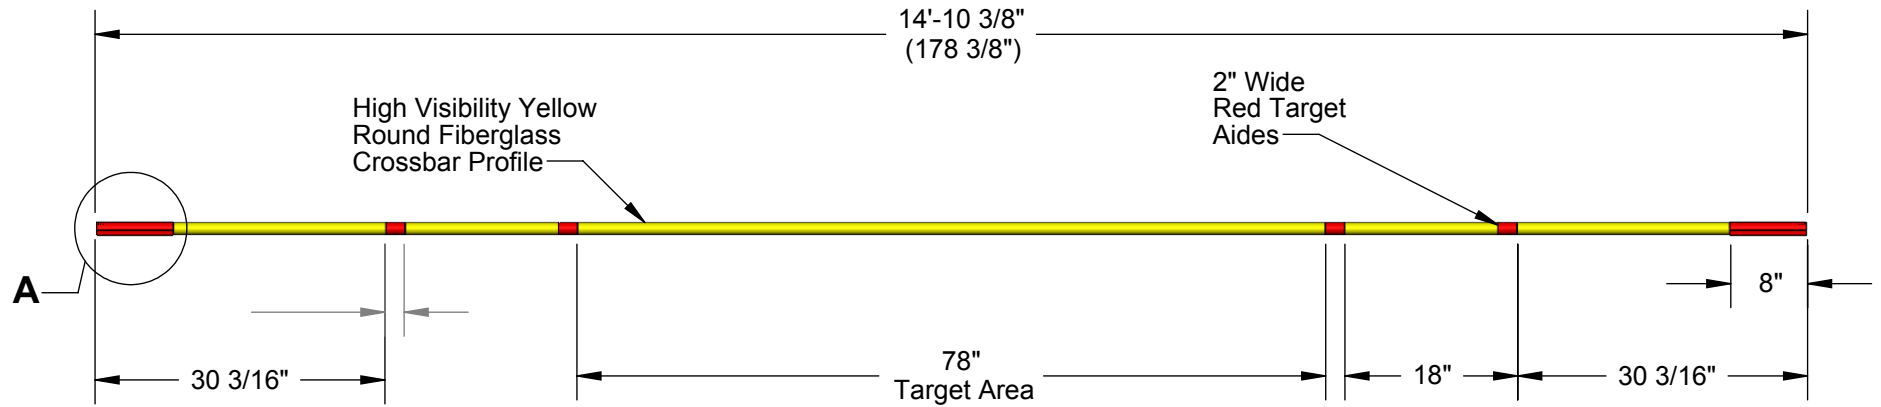

AAE Model No. XG-5
Pole Vault Crossbar

Aluminum Athletic Equipment
1000 Enterprise Drive, Royersford, PA 19468
Toll Free: (800) 523-5471 Fax: (610) 825-2378
www.AAEsports.com

XG-5 - Pole Vault Crossbar Specifications

**Meets IAAF, NCAA and NFHS 2013 Rules 7-4-6, 7-5-11*

DETAIL A
SCALE 1 : 2

 Aluminum Athletic Equipment 1000 Enterprise Drive, Royersford, PA 19468 Toll Free: (800) 523-5471 Fax: (610) 825-2378 www.AAEsports.com		
DESCRIPTION		
XG-5 Crossbar Specifications		
NOTE: Pole Vault Crossbar		
MODEL:	CATEGORY:	DATE:
XG-5	CUSTOMER	4/15/02
DRAWN BY:	CAD FILE:	DWG. NO.:
TAD	XG-5 Crossbar	XG-5-C-001