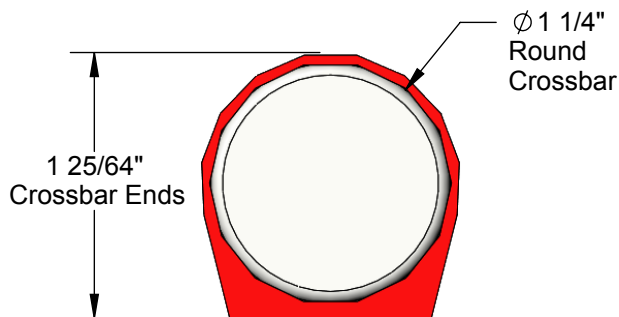

AAE Model No. XG-5
Pole Vault Crossbar

Aluminum Athletic Equipment
1000 Enterprise Drive, Royersford, PA 19468
Toll Free: (800) 523-5471 Fax: (610) 825-2378
www.AAEsports.com

XG-5 - Pole Vault Crossbar Specifications

**Meets IAAF, NCAA and NFHS 2013 Rules 7-4-6, 7-5-11*

DETAIL A
SCALE 1 : 2

 Aluminum Athletic Equipment 1000 Enterprise Drive, Royersford, PA 19468 Toll Free: (800) 523-5471 Fax: (610) 825-2378 www.AAEsports.com		
DESCRIPTION		
XG-5 Crossbar Specifications		
NOTE: Pole Vault Crossbar		
MODEL:	CATEGORY:	DATE:
XG-5	CUSTOMER	4/15/02
DRAWN BY:	CAD FILE:	DWG. NO.:
TAD	XG-5 Crossbar	XG-5-C-001