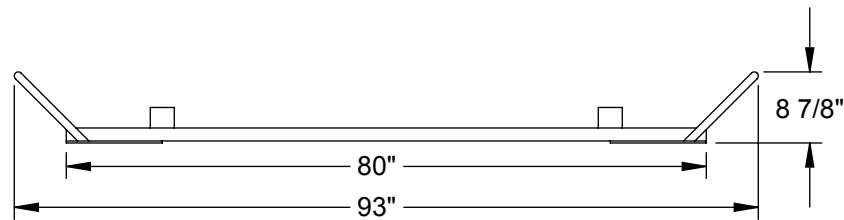

Specifications

Aluminum Athletic Equipment
 1000 Enterprise Drive, Royersford, PA 19468
 Toll Free: (800) 523-5471 Fax: (610) 825-2378
www.AAEsports.com

| | | |
|---|-----------------------|------------|
| DESCRIPTION: | | |
| YLNS - Yard Line Number Stencil - NCAA | | |
| NOTE: Specifications | | |
| MODEL: | CATEGORY: | DATE: |
| YLNS | CUSTOMER | 5/24/2018 |
| DWN. BY: | CAD FILE: | DWG. NO.: |
| CED | YLNS - Specifications | YLNS-C-002 |