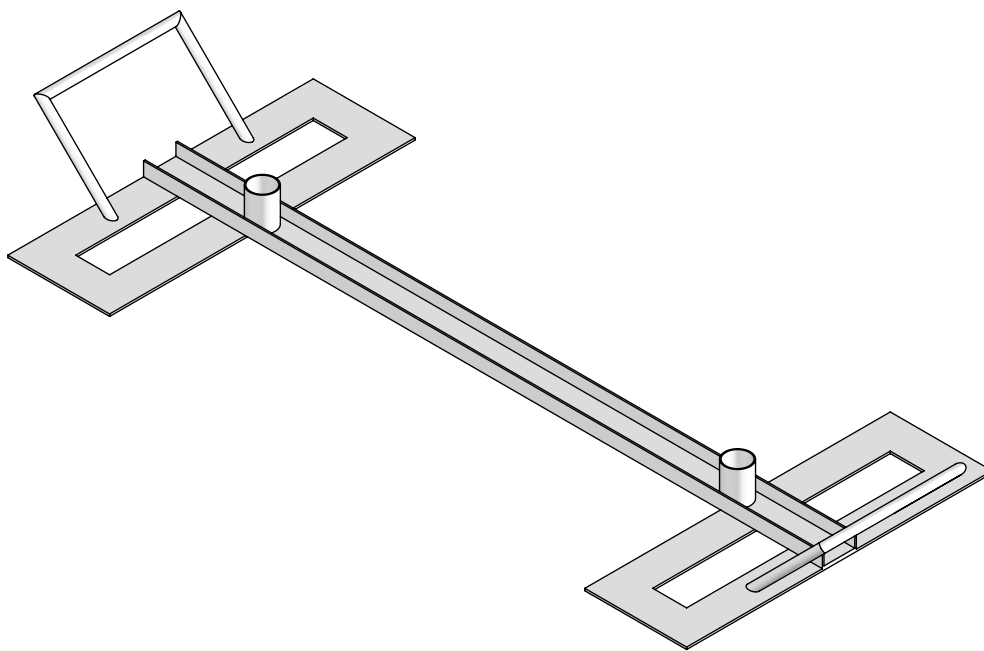

AAE Model No. YLNS Yard Line Number Stencil

Aluminum Athletic Equipment
1000 Enterprise Drive, Royersford, PA 19468
Toll Free: (800) 523-5471 Fax: (610) 825-2378
www.AAEsports.com

YLNS - Yard Line Number Stencil - NCAA

Specifications

Aluminum Athletic Equipment
 1000 Enterprise Drive, Royersford, PA 19468
 Toll Free: (800) 523-5471 Fax: (610) 825-2378
www.AAEsports.com

| | | |
|---|-----------------------|------------|
| DESCRIPTION: | | |
| YLNS - Yard Line Number Stencil - NCAA | | |
| NOTE: Specifications | | |
| MODEL: | CATEGORY: | DATE: |
| YLNS | CUSTOMER | 5/24/2018 |
| DWN. BY: | CAD FILE: | DWG. NO.: |
| CED | YLNS - Specifications | YLNS-C-002 |