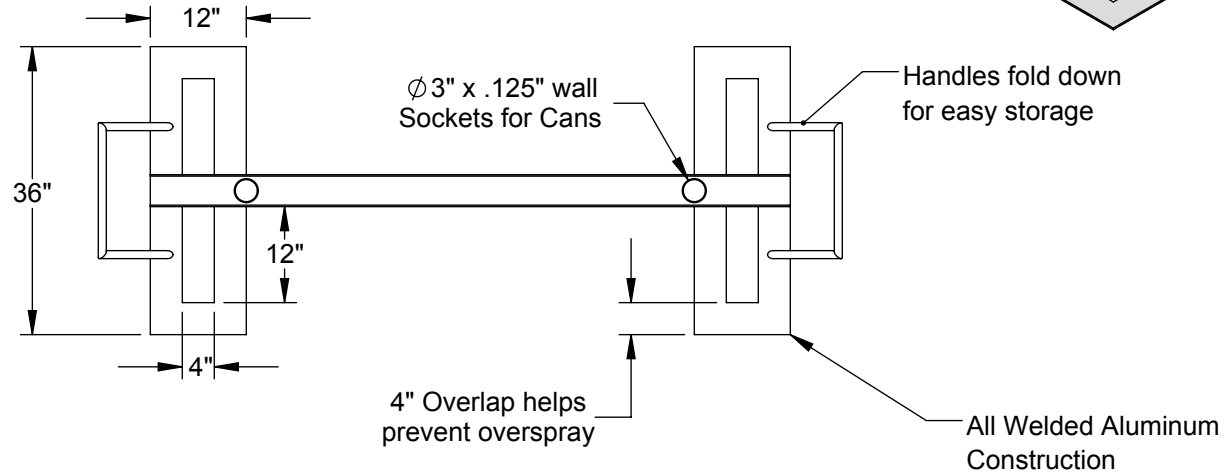

Specifications

Aluminum Athletic Equipment
 1000 Enterprise Drive, Royersford, PA 19468
 Toll Free: (800) 523-5471 Fax: (610) 825-2378
www.AAEsports.com

| | | |
|---|-----------------------|------------|
| DESCRIPTION: | | |
| YLNS - Yard Line Number Stencil - NCAA | | |
| NOTE: Specifications | | |
| MODEL: | CATEGORY: | DATE: |
| YLNS | CUSTOMER | 5/24/2018 |
| DWN. BY: | CAD FILE: | DWG. NO.: |
| CED | YLNS - Specifications | YLNS-C-002 |